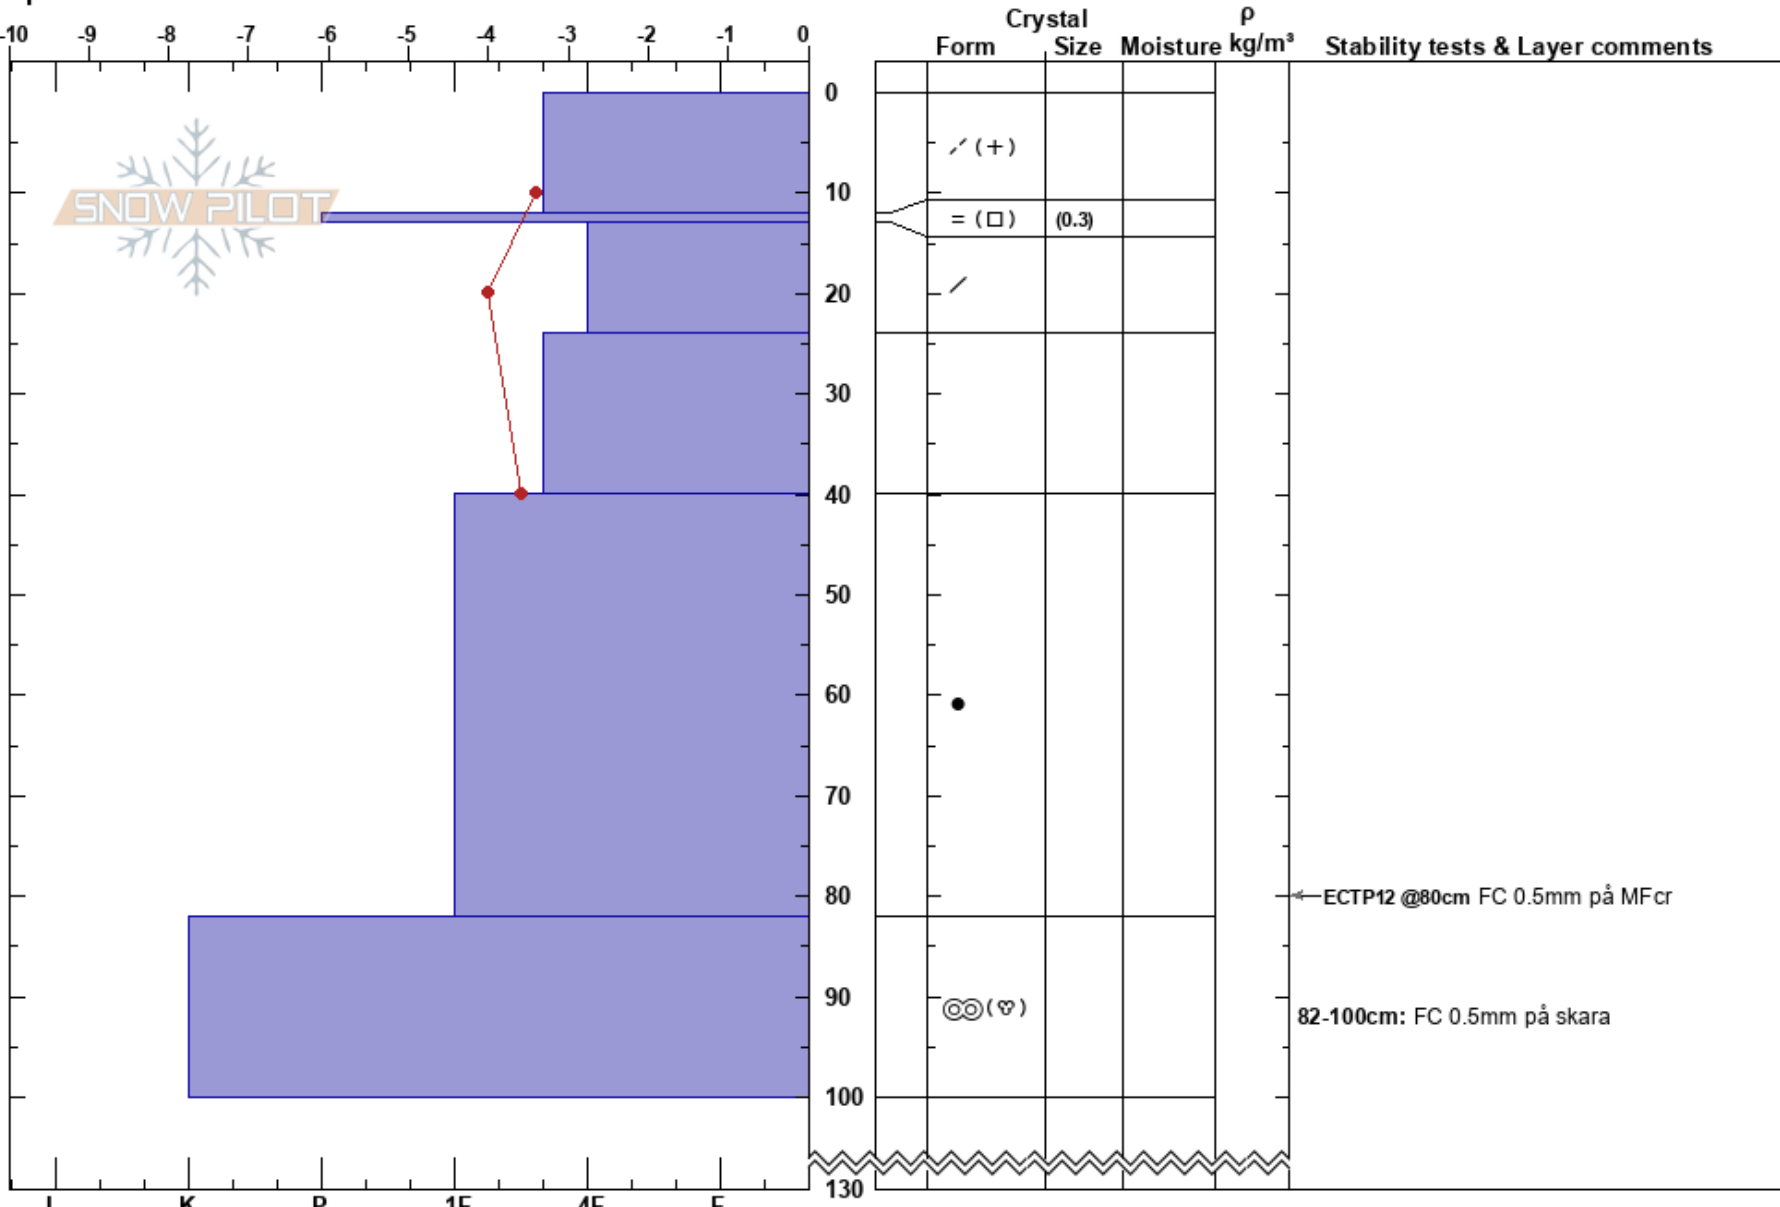

StinasKullarna\_SV  
 Borkafjället  
 Sweden  
 Elevation: 805 m  
 Aspect: SW  
 Specifics:

Tyler Curtis  
 31/03/2024 - 11:55  
 Co-ord: 65.21470N, 15.54532E  
 Slope Angle: 32°  
 Wind Loading: previous

Stability:  
 Air Temperature: -3.3°C  
 Sky Cover: X  
 Precipitation: NO  
 Wind: E Light Breeze

HS:130  
 82-100cm: FC 0.5mm på skara

Notes: Convex formation with recent deeper deposit