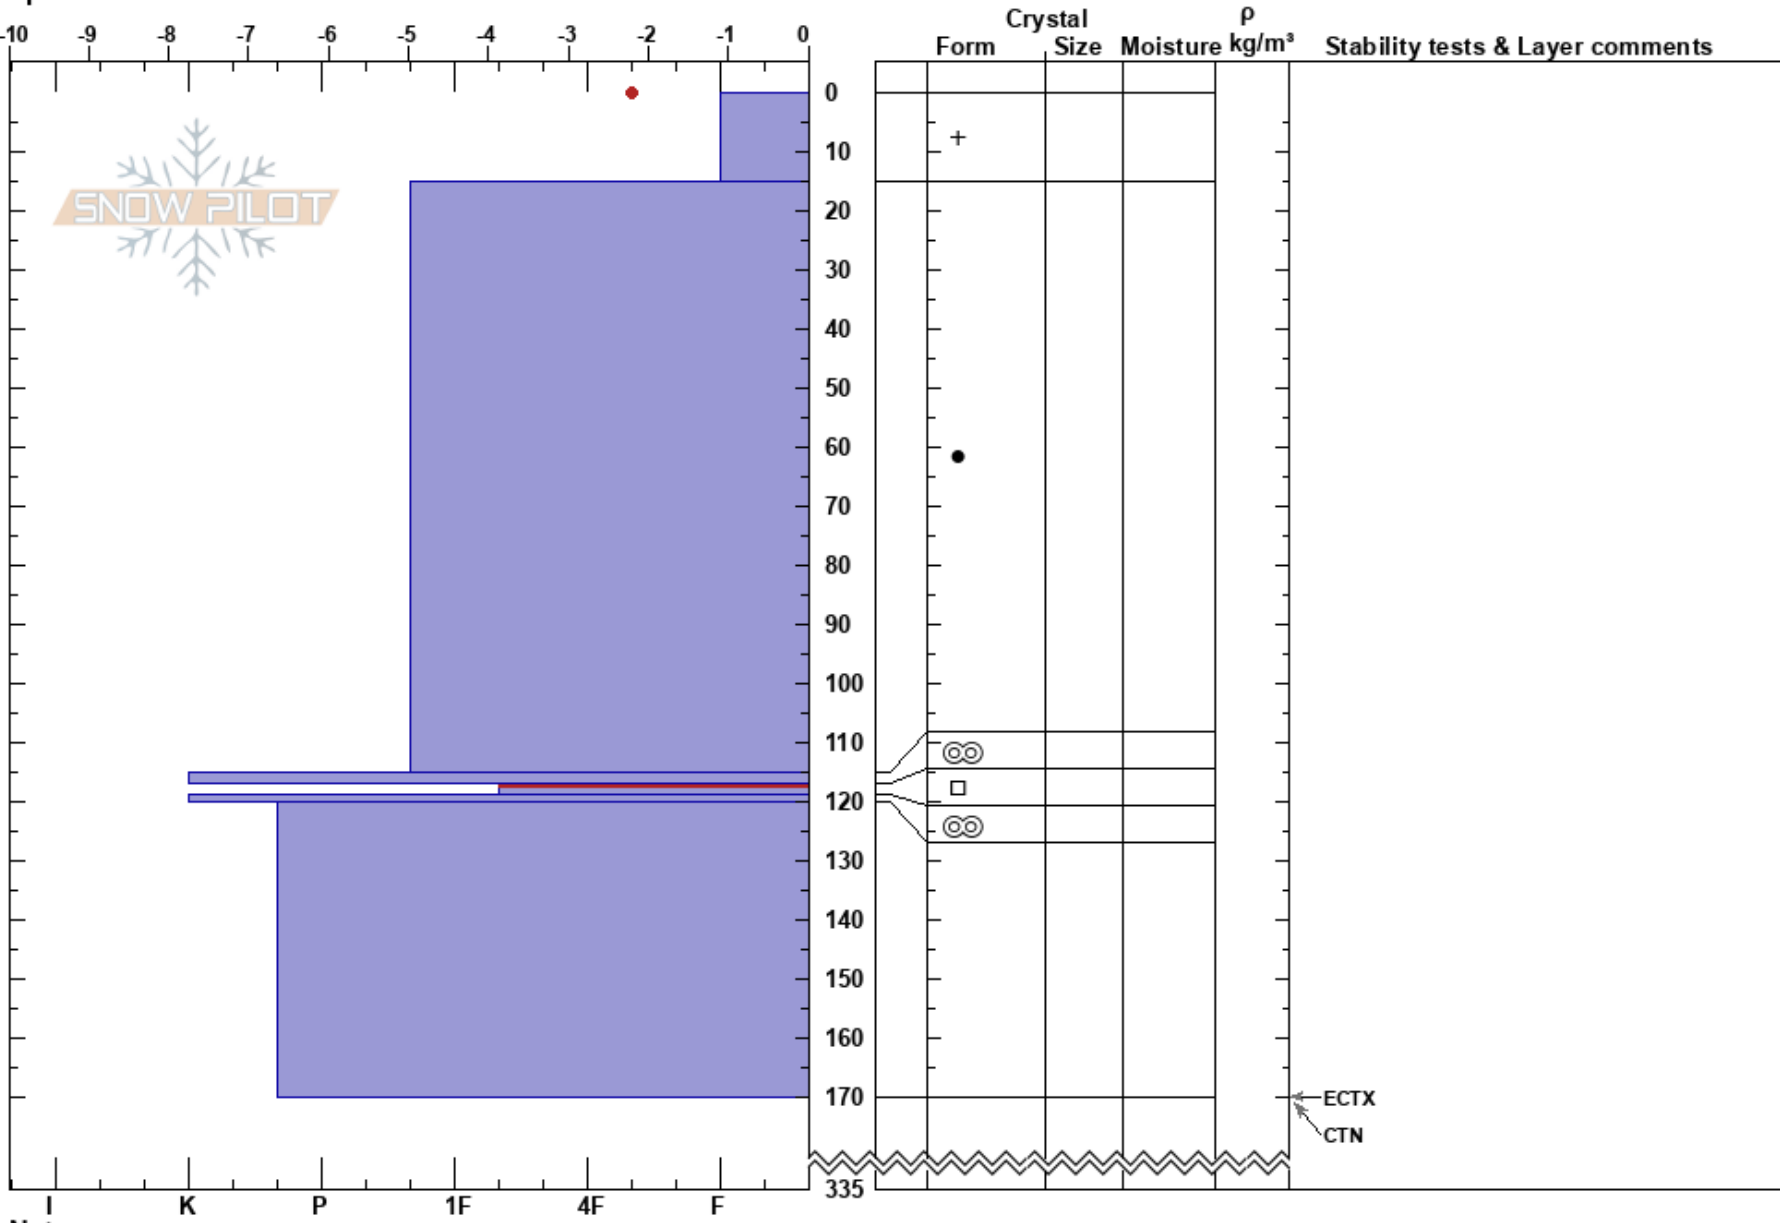

240330  
Skeena  
BC  
Elevation: 1700 m  
Aspect: 0°  
Specifics:

White Wilderness Heliskiing Guides  
30/03/2024 - 13:00  
Co-ord: 09U 525774W 6070828N  
Slope Angle: 31°  
Wind Loading: previous

Stability: **HS:335** **Layer Notes:**  
Air Temperature: -3.5°C **PF:15** 117-119cm:Problematic layer  
Sky Cover: BKN  
Precipitation: NO  
Wind: E Light Breeze