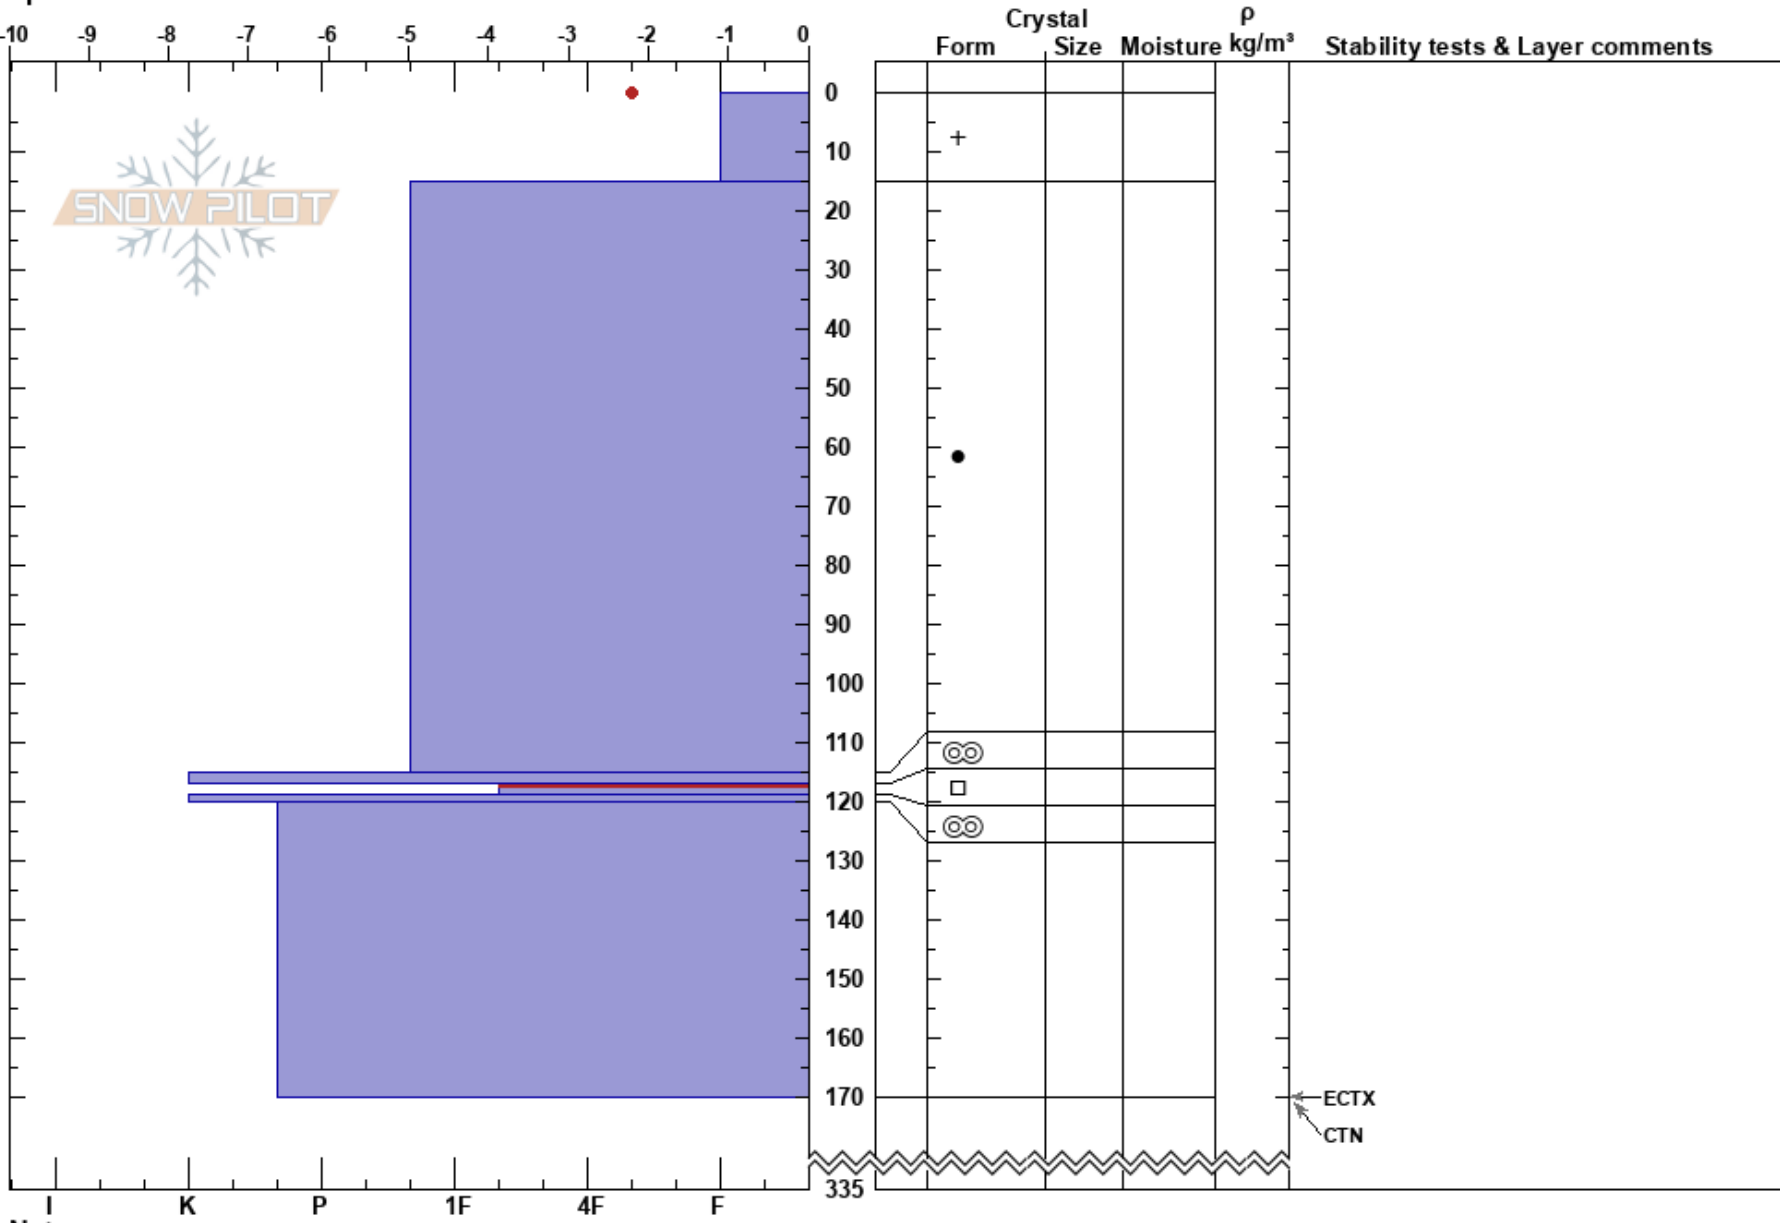

240330
Skeena
BC
Elevation: 1700 m
Aspect: 0°
Specifics:

White Wilderness Heliskiing Guides
30/03/2024 - 13:00
Co-ord: 09U 525774W 6070828N
Slope Angle: 31°
Wind Loading: previous

Stability: **HS:335** **Layer Notes:**
Air Temperature: -3.5°C **PF:15** 117-119cm:Problematic layer
Sky Cover: BKN
Precipitation: NO
Wind: E Light Breeze