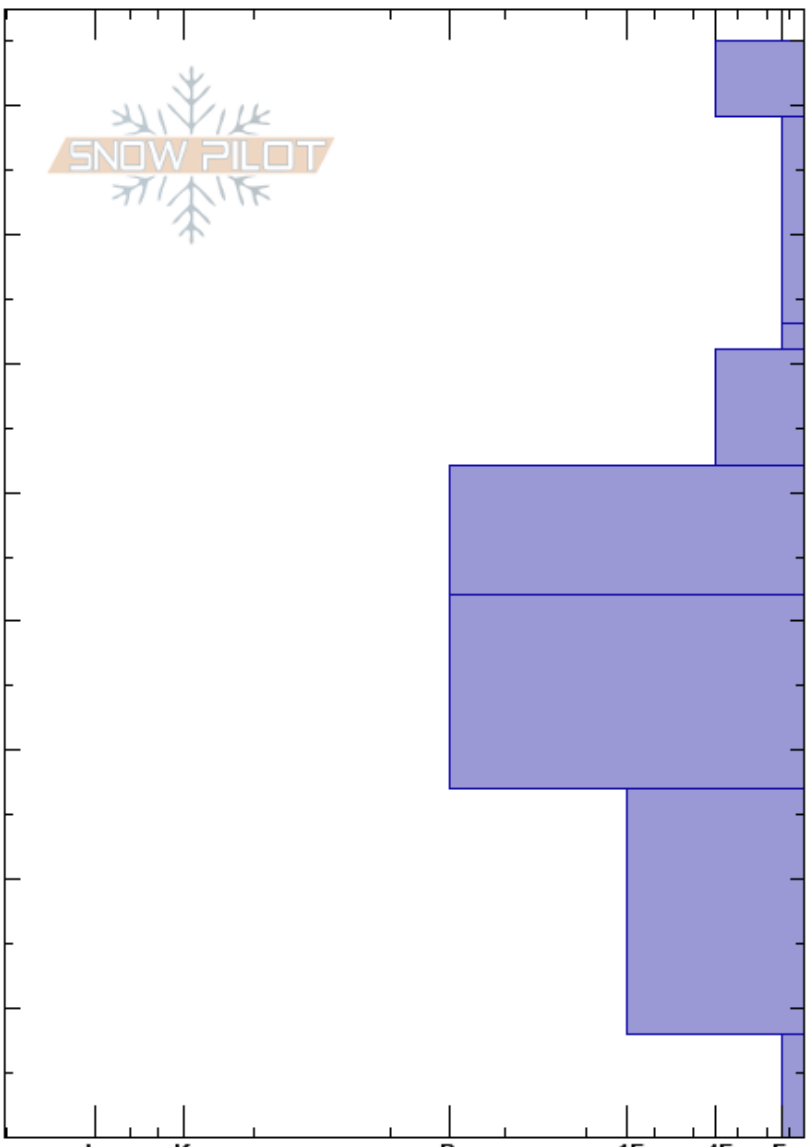

240330 Sister 7
 Loveland Pass
 CO
 Elevation: 11742 ft
 Aspect: N
 Specifics:

Ryan Zarter
 03/30/2024 - 1:45pm
 Co-ord: 39.67580N, -105.88680W
 Slope Angle: 30°
 Wind Loading: yes

Stability:
 Air Temperature: -2°C
 Sky Cover: BKN
 Precipitation: NO
 Wind: SW Moderate

HS:85
 PF:30
 PS:10
 Layer Notes:
 52-42cm: Dust in layer

Crystal Form	Crystal Size	Moisture	ρ kg/m ³	Stability tests & Layer comments
/	0.5			
•	0.5	D		
/	1	D		
/	1.5	D		
□ (B)	1	D		
•	1	D		52-42cm: Dust in layer
•	1	D		
B	2	D		
^	4-6	D		

2x ECTX 120cm column

Notes: