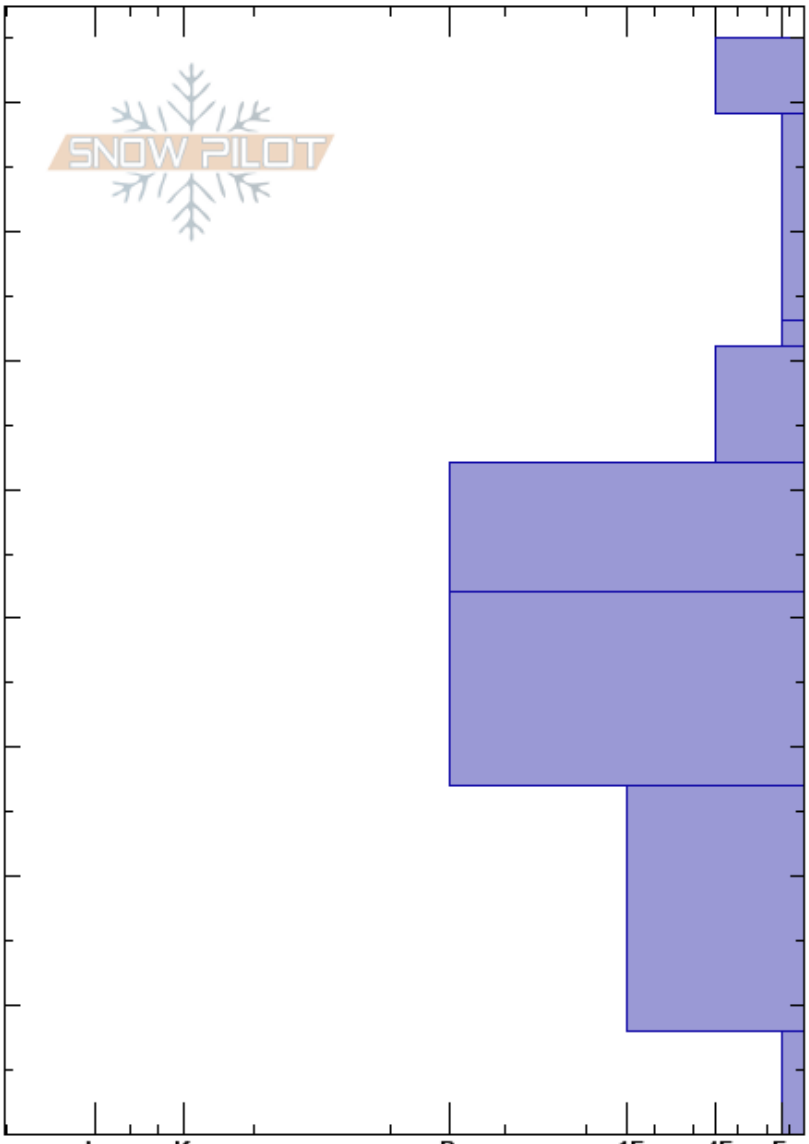

240330 Sister 7
 Loveland Pass
 CO
 Elevation: 11742 ft
 Aspect: N
 Specifics:

Ryan Zarter
 03/30/2024 - 1:45pm
 Co-ord: 39.67580N, -105.88680W
 Slope Angle: 30°
 Wind Loading: yes

Stability:
 Air Temperature: -2°C
 Sky Cover: BKN
 Precipitation: NO
 Wind: SW Moderate

HS:85
 PF:30
 PS:10
 52-42cm: Dust in layer

Crystal Form	Crystal Size	Moisture	ρ kg/m ³	Stability tests & Layer comments
/	0.5			
•	0.5	D		
/	1	D		
/	1.5	D		
□ (B)	1	D		
•	1	D		52-42cm: Dust in layer
•	1	D		
B	2	D		
^	4-6	D		

2x ECTX 120cm column

Notes: