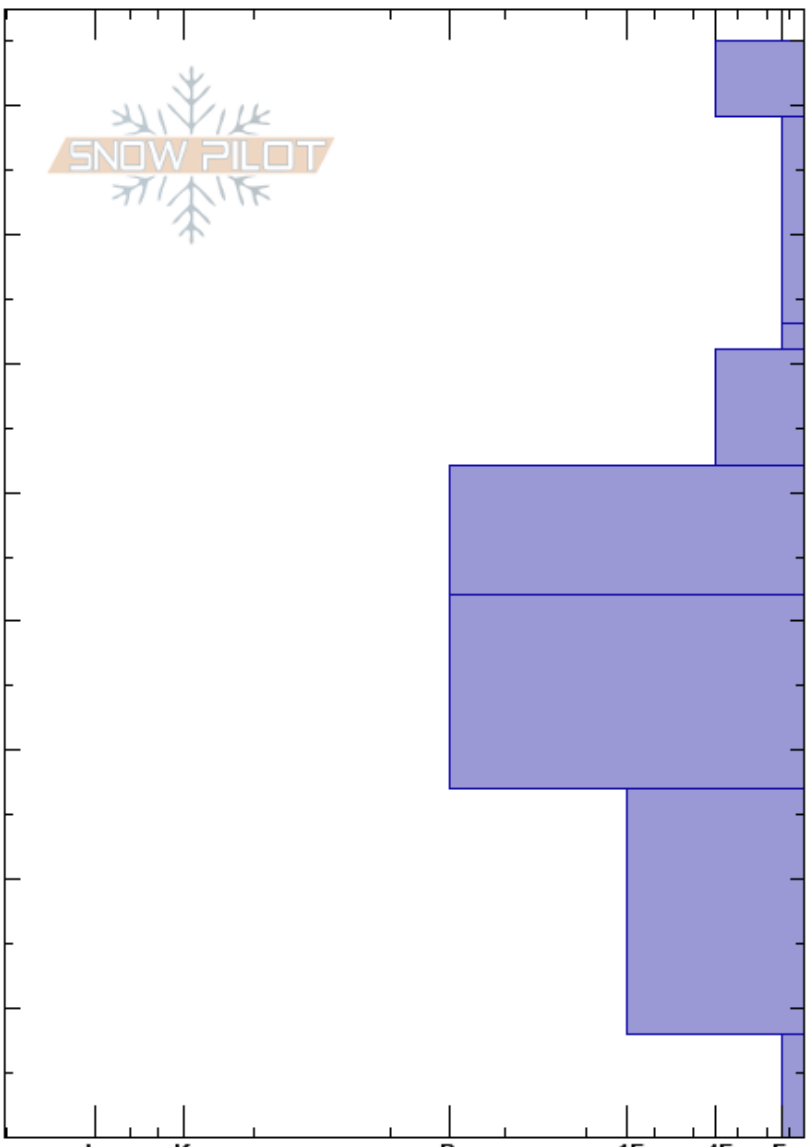

240330 Sister 7
 Loveland Pass
 CO
 Elevation: 11742 ft
 Aspect: N
 Specifics:

Ryan Zarter
 03/30/2024 - 1:45pm
 Co-ord: 39.67580N, -105.88680W
 Slope Angle: 30°
 Wind Loading: yes

Stability:
 Air Temperature: -2°C
 Sky Cover: BKN
 Precipitation: NO
 Wind: SW Moderate

HS:85
 PF:30
 PS:10
 52-42cm: Dust in layer

Crystal Form	Crystal Size	Moisture	ρ kg/m ³	Stability tests & Layer comments
/	0.5			
•	0.5	D		
/	1	D		
/	1.5	D		
□ (B)	1	D		
•	1	D		52-42cm: Dust in layer
•	1	D		
B	2	D		
^	4-6	D		

2x ECTX 120cm column

Notes: