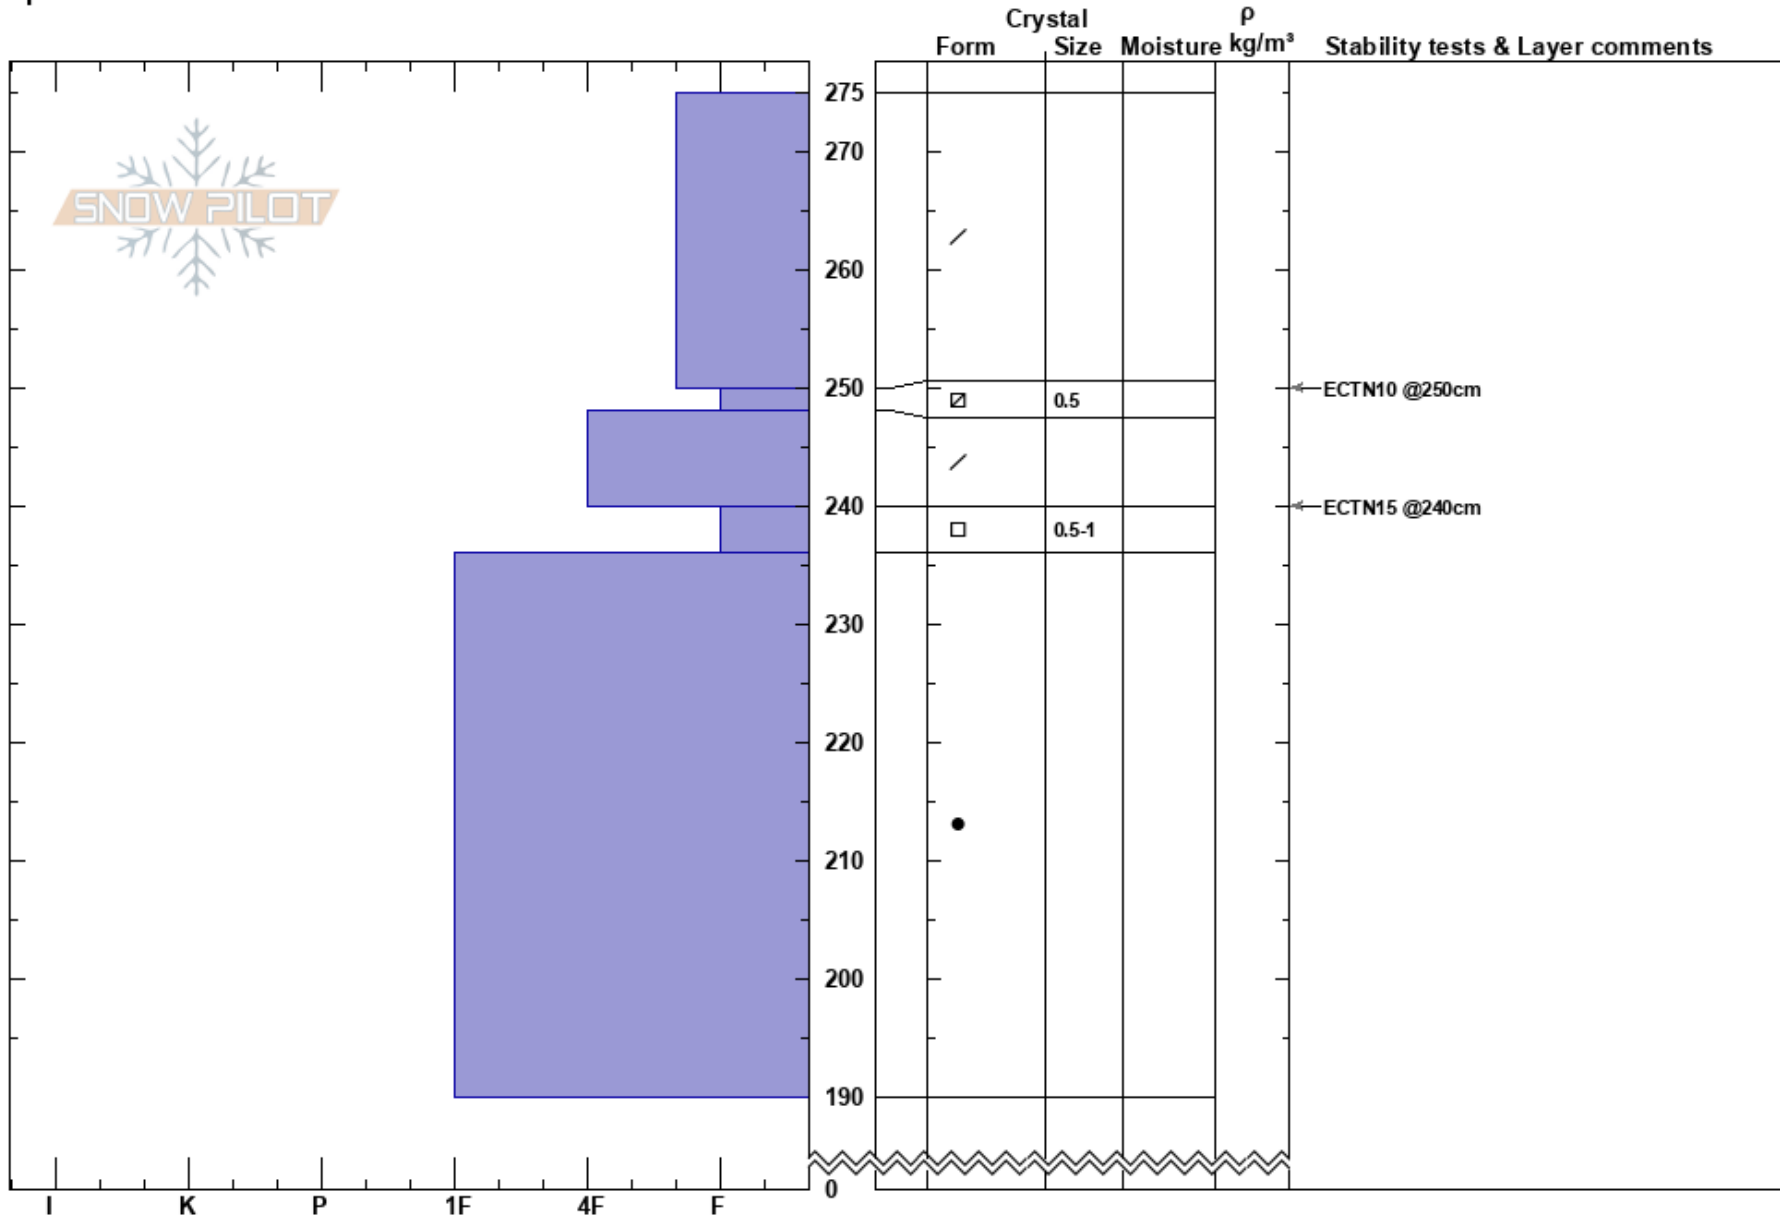

Treasure Mountain
 Teton Range
 WY
Elevation: 8800 ft
Aspect: NW
Specifics:

Alex Drinkard
 03/30/2024 - 1:00pm
Co-ord: 43.73167N, -110.94865W
Slope Angle: 38°
Wind Loading: previous

Stability:
Air Temperature:
Sky Cover: BKN
Precipitation: NO
Wind: SW Light Breeze

HS:275

Layer Notes:

Notes: Previously wind loaded slopes similar to recent avalanche activity