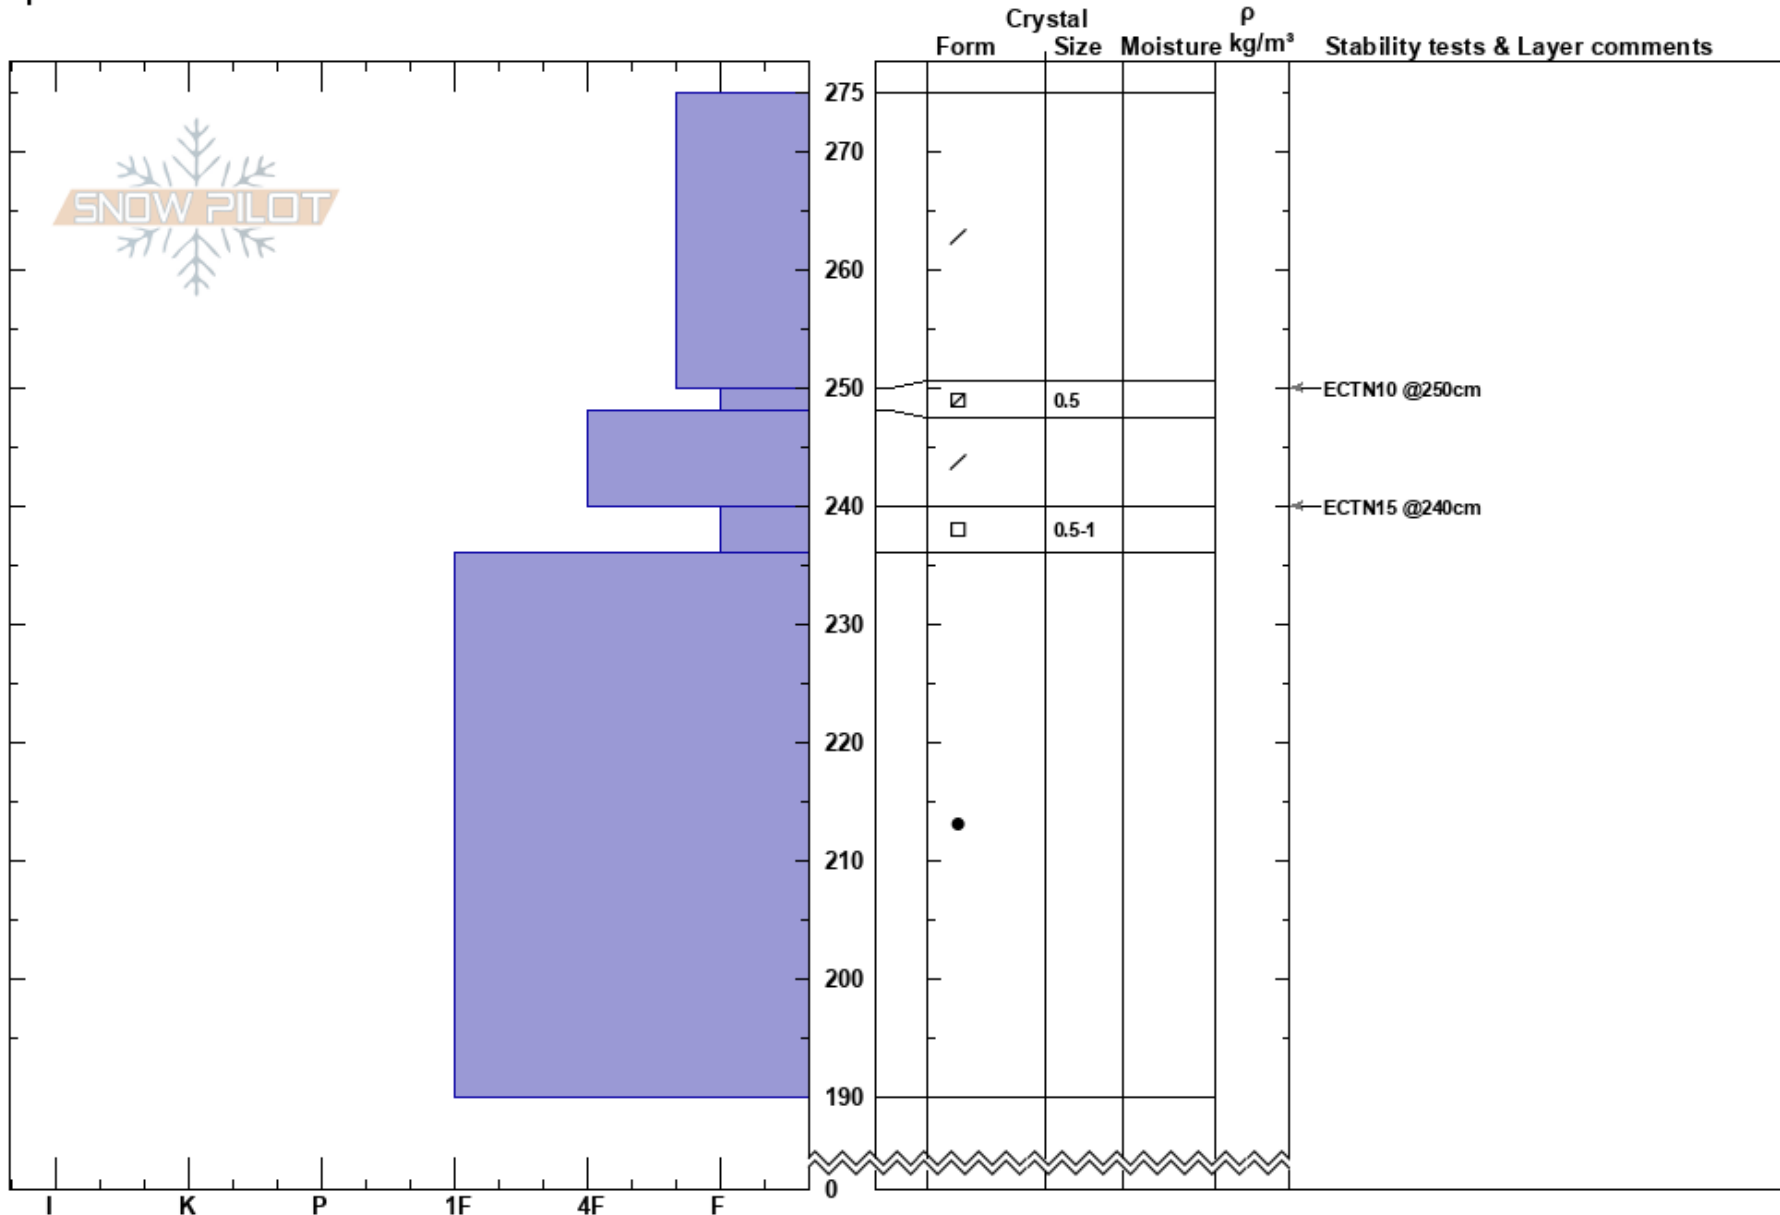

Treasure Mountain
 Teton Range
 WY
 Elevation: 8800 ft
 Aspect: NW
 Specifics:

Alex Drinkard
 03/30/2024 - 1:00pm
 Co-ord: 43.73167N, -110.94865W
 Slope Angle: 38°
 Wind Loading: previous

Stability:
 Air Temperature:
 Sky Cover: BKN
 Precipitation: NO
 Wind: SW Light Breeze

HS:275

Layer Notes:

Notes: Previously wind loaded slopes similar to recent avalanche activity