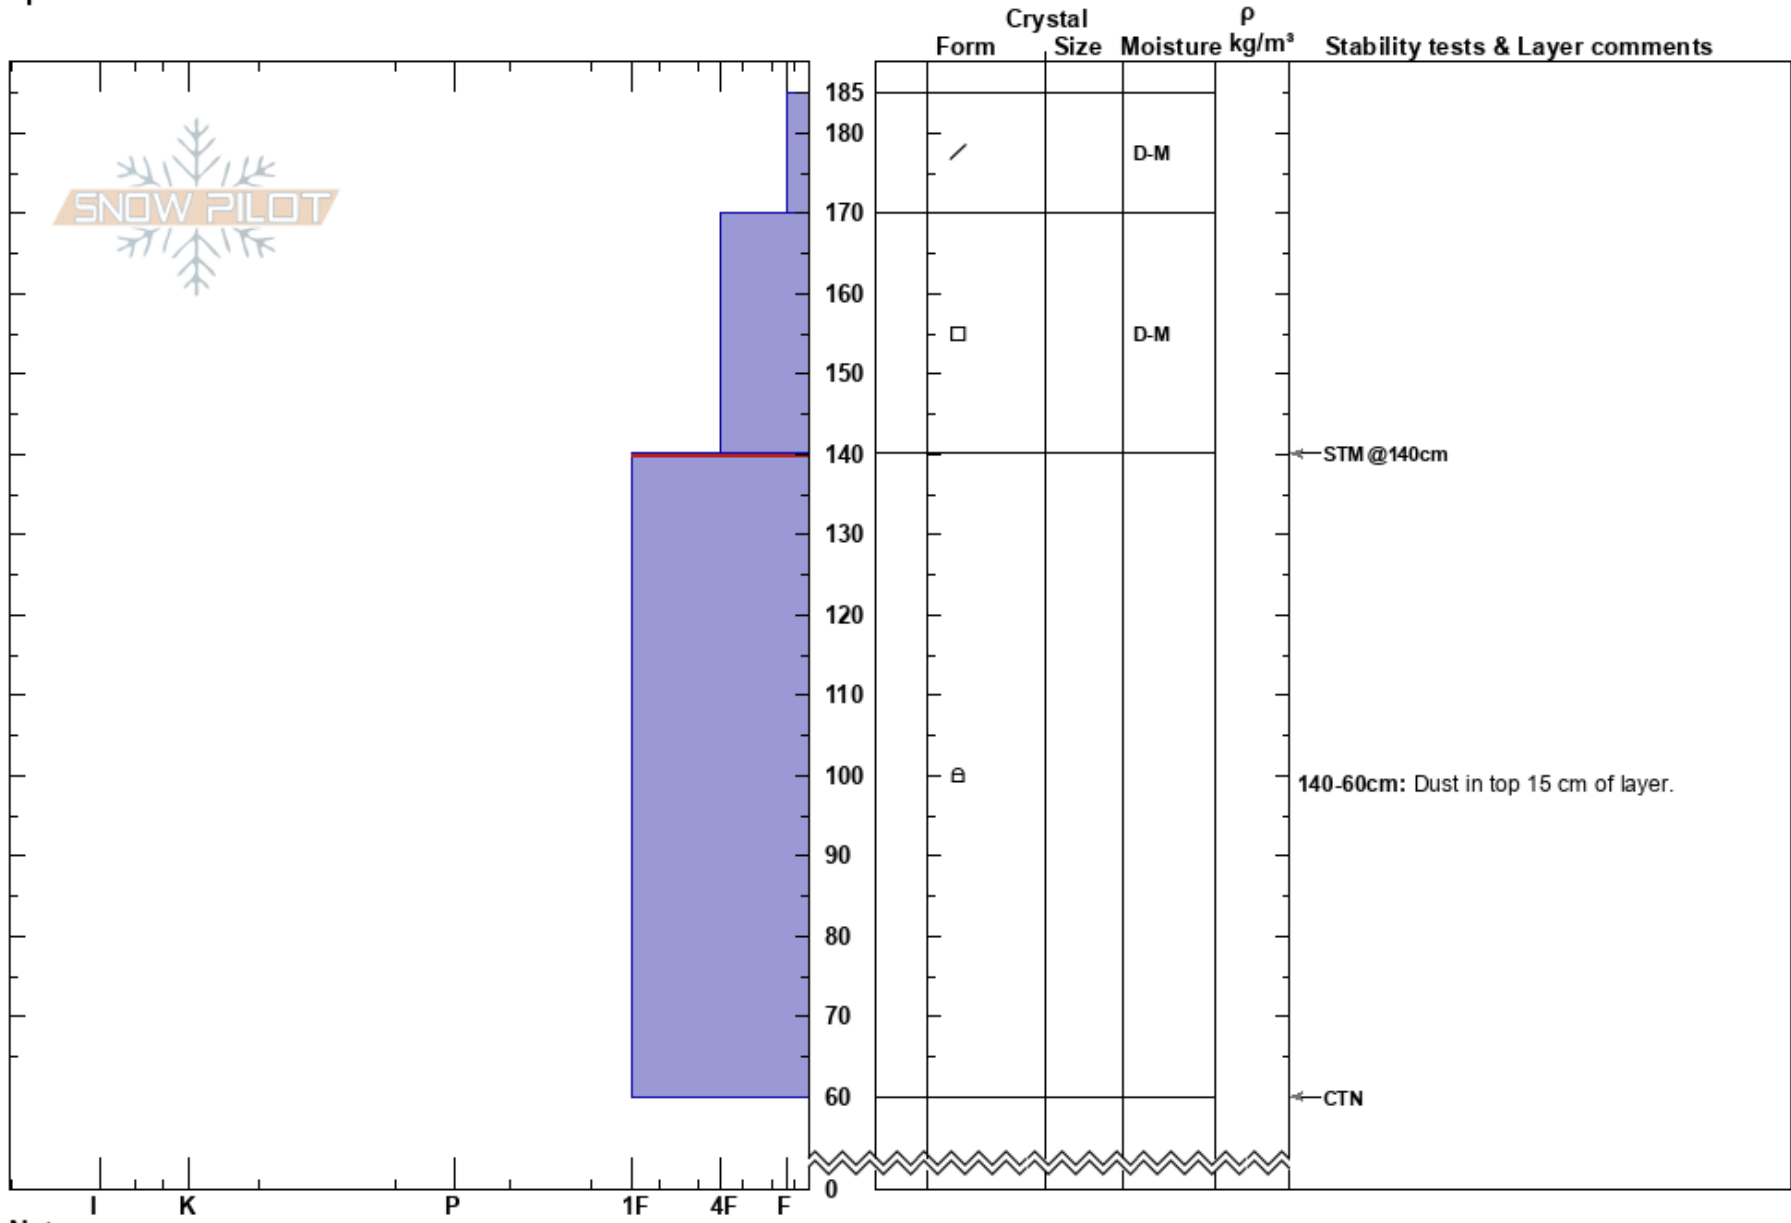

Elliot Mtn NE shoulder
 San Juan Range
 CO
 Elevation: 10896 ft
 Aspect: NE
 Specifics:

Troy Nordquist
 03/30/2024 - 12:00pm
 Co-ord: 37.72676N, -108.04406W
 Slope Angle: 30°
 Wind Loading: no

Stability:
 Air Temperature: 37°F
 Sky Cover: BKN
 Precipitation: NO
 Wind: SE Light Breeze

HS:185
 PF:30
 PS: 10
 Layer Notes:
 140-60cm: Dust in top 15 cm of layer.
 140-60cm: Problematic layer

Notes: The Snowpit location is approximately the same elevation and aspect as the gunners' left portion of the Peterson Highway slide path start zone. Just a bit higher.