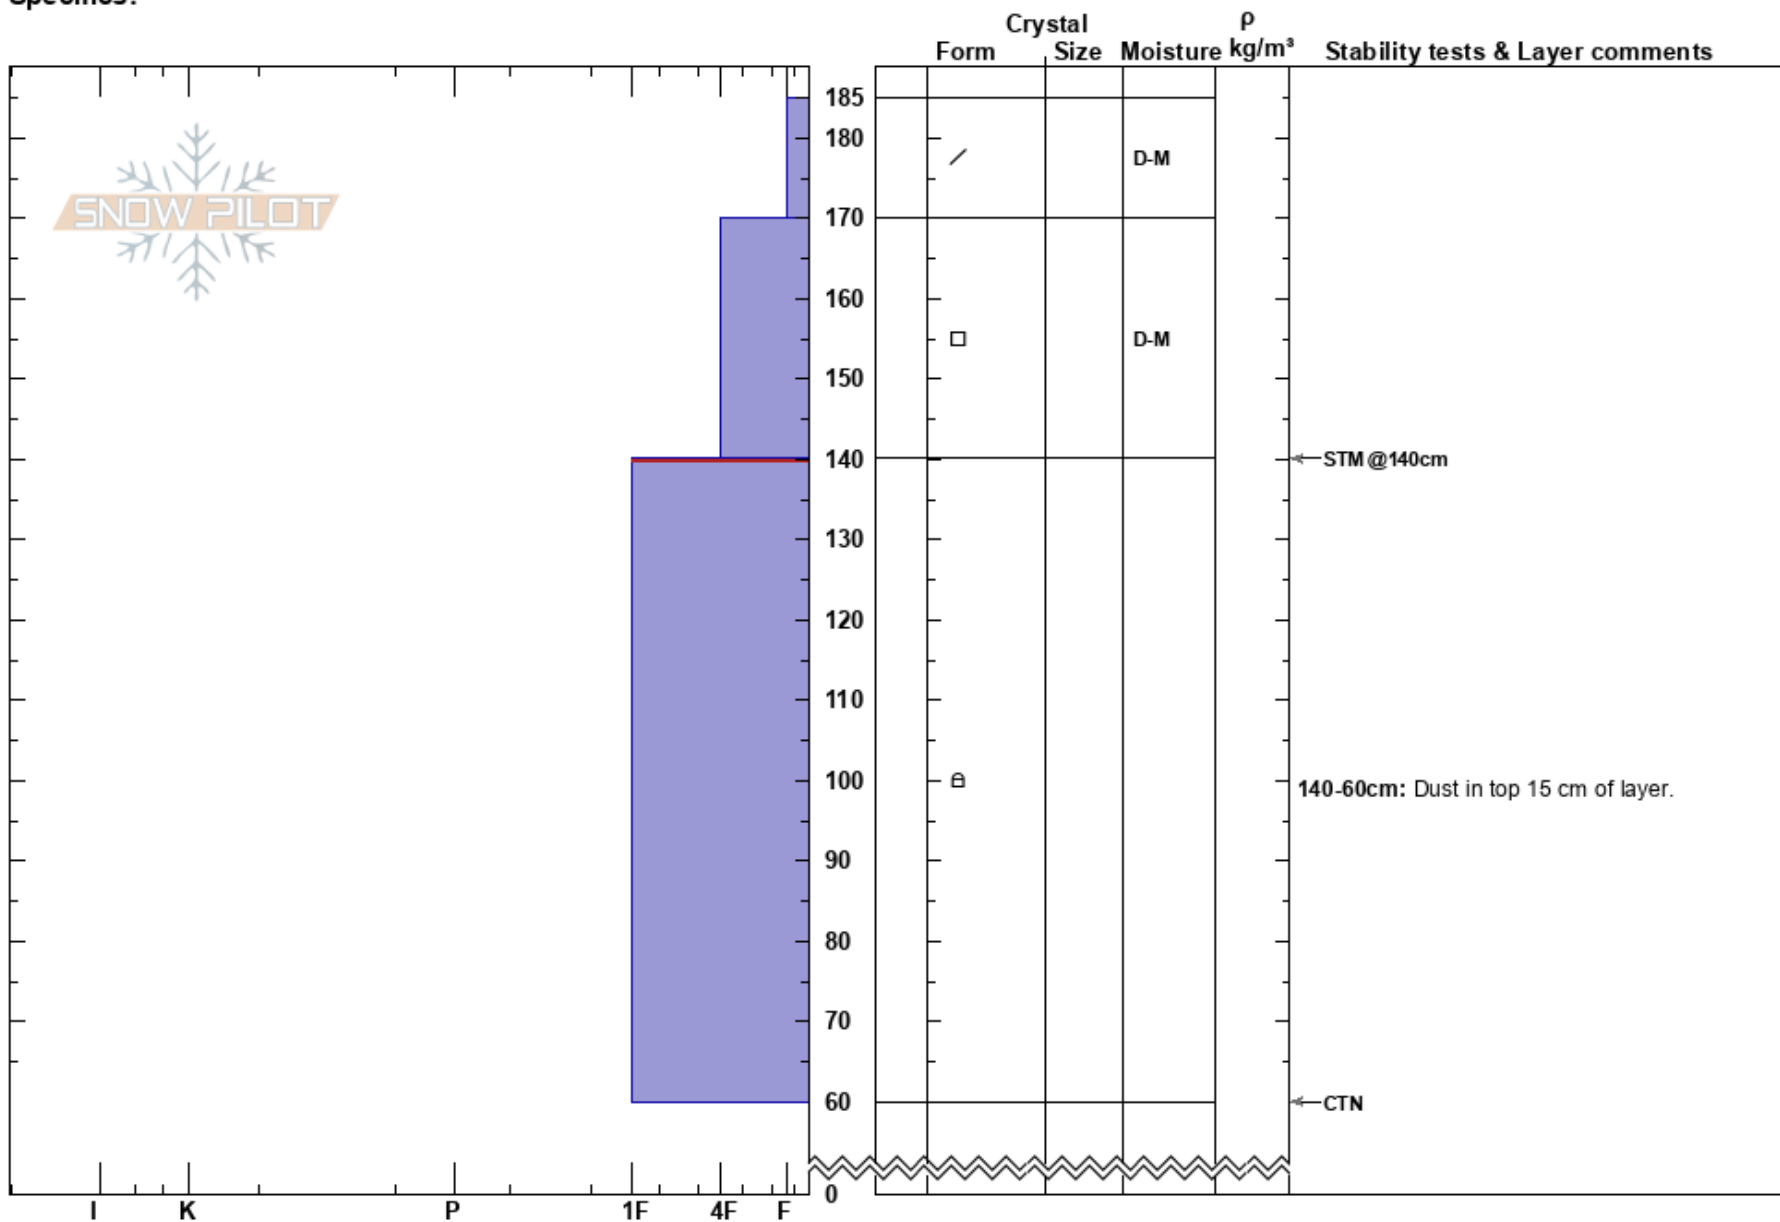

Elliot Mtn NE shoulder  
 San Juan Range  
 CO  
**Elevation:** 10896 ft  
**Aspect:** NE  
**Specifics:**

Troy Nordquist  
 03/30/2024 - 12:00pm  
**Co-ord:** 37.72676N, -108.04406W  
**Slope Angle:** 30°  
**Wind Loading:** no

**Stability:**  
**Air Temperature:** 37°F  
**Sky Cover:** BKN  
**Precipitation:** NO  
**Wind:** SE Light Breeze

**HS:** 185  
**PF:** 30  
**PS:** 10

**Layer Notes:**  
 140-60cm: Dust in top 15 cm of layer.  
 140-60cm: Problematic layer

**Notes:** The Snowpit location is approximately the same elevation and aspect as the gunners' left portion of the Peterson Highway slide path start zone. Just a bit higher.