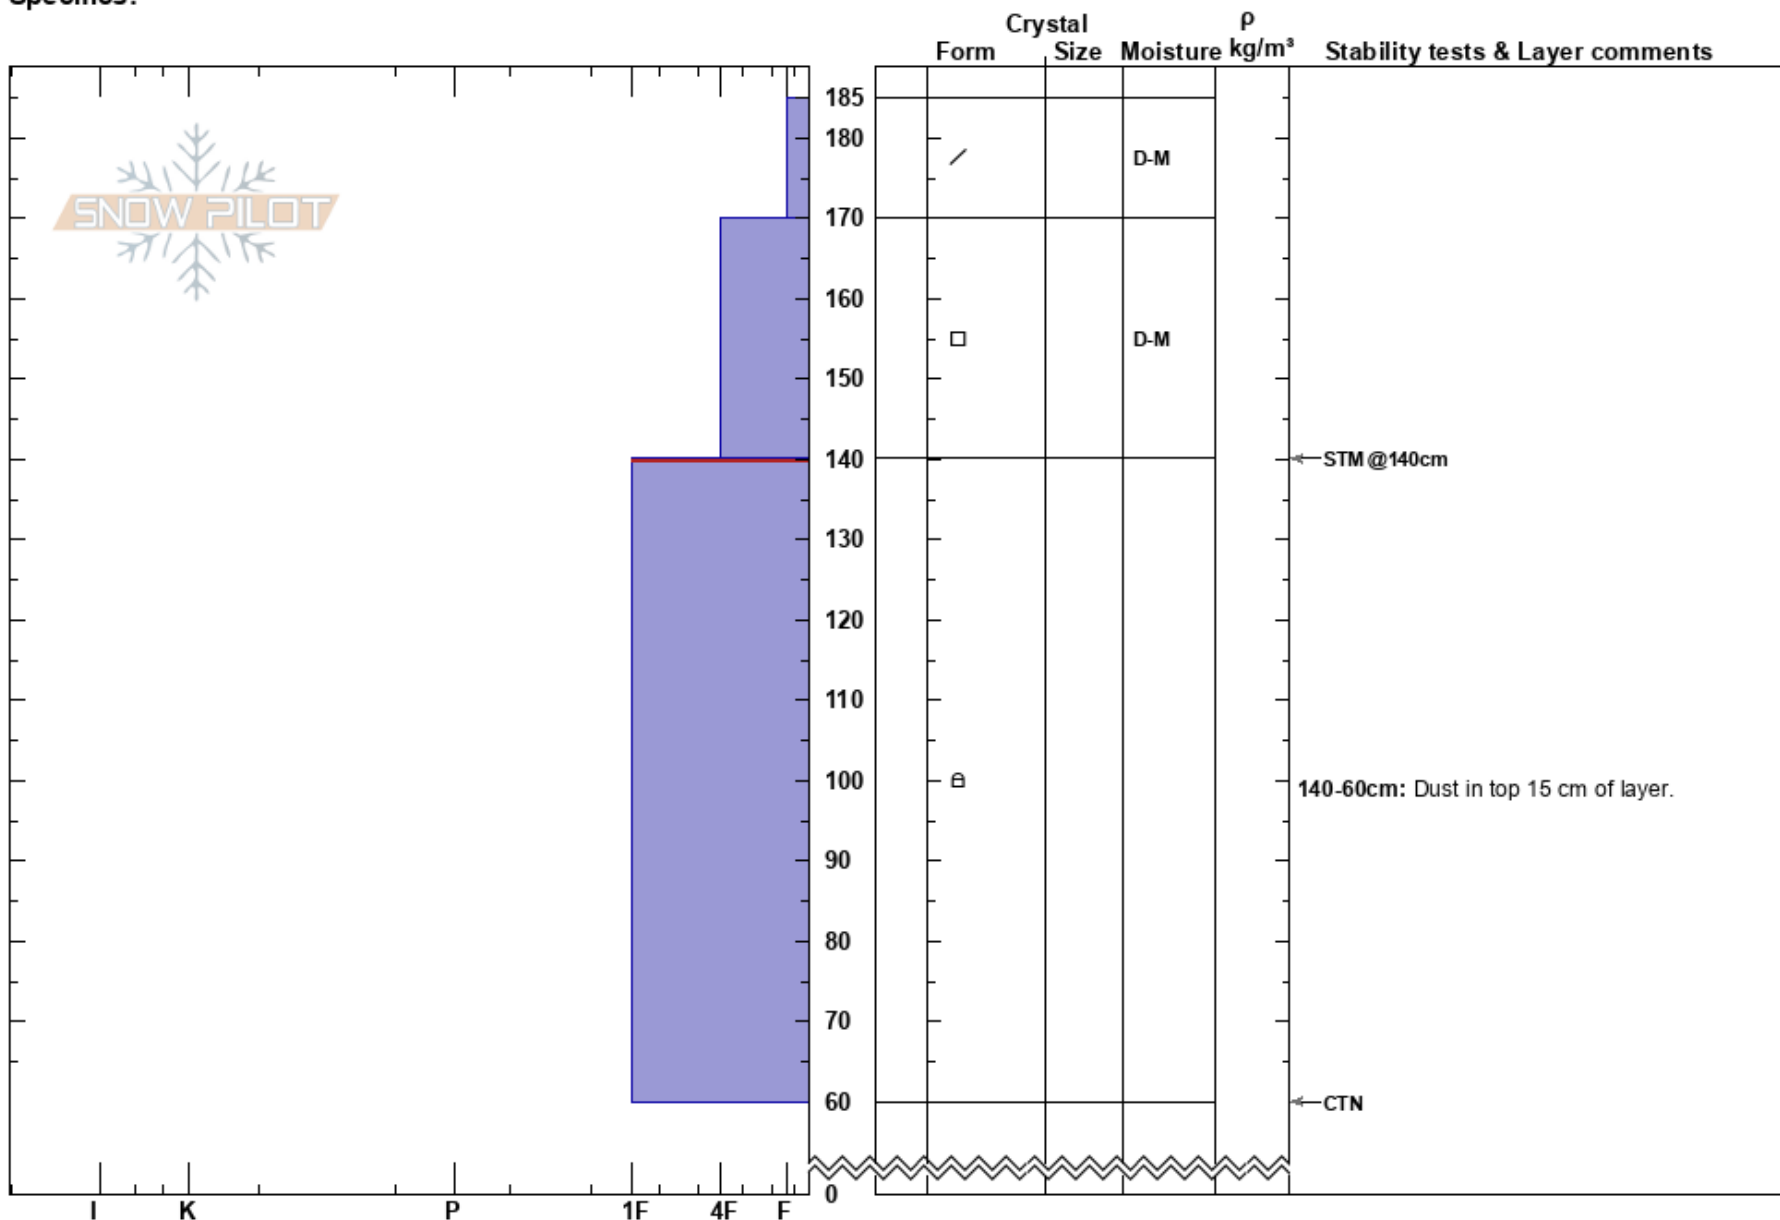

Elliot Mtn NE shoulder  
 San Juan Range  
 CO  
 Elevation: 10896 ft  
 Aspect: NE  
 Specifics:

Troy Nordquist  
 03/30/2024 - 12:00pm  
 Co-ord: 37.72676N, -108.04406W  
 Slope Angle: 30°  
 Wind Loading: no

Stability:  
 Air Temperature: 37°F  
 Sky Cover: BKN  
 Precipitation: NO  
 Wind: SE Light Breeze

HS:185  
 PF:30  
 PS: 10

Layer Notes:  
 140-60cm: Dust in top 15 cm of layer.  
 140-60cm: Problematic layer

**Notes:** The Snowpit location is approximately the same elevation and aspect as the gunners' left portion of the Peterson Highway slide path start zone. Just a bit higher.