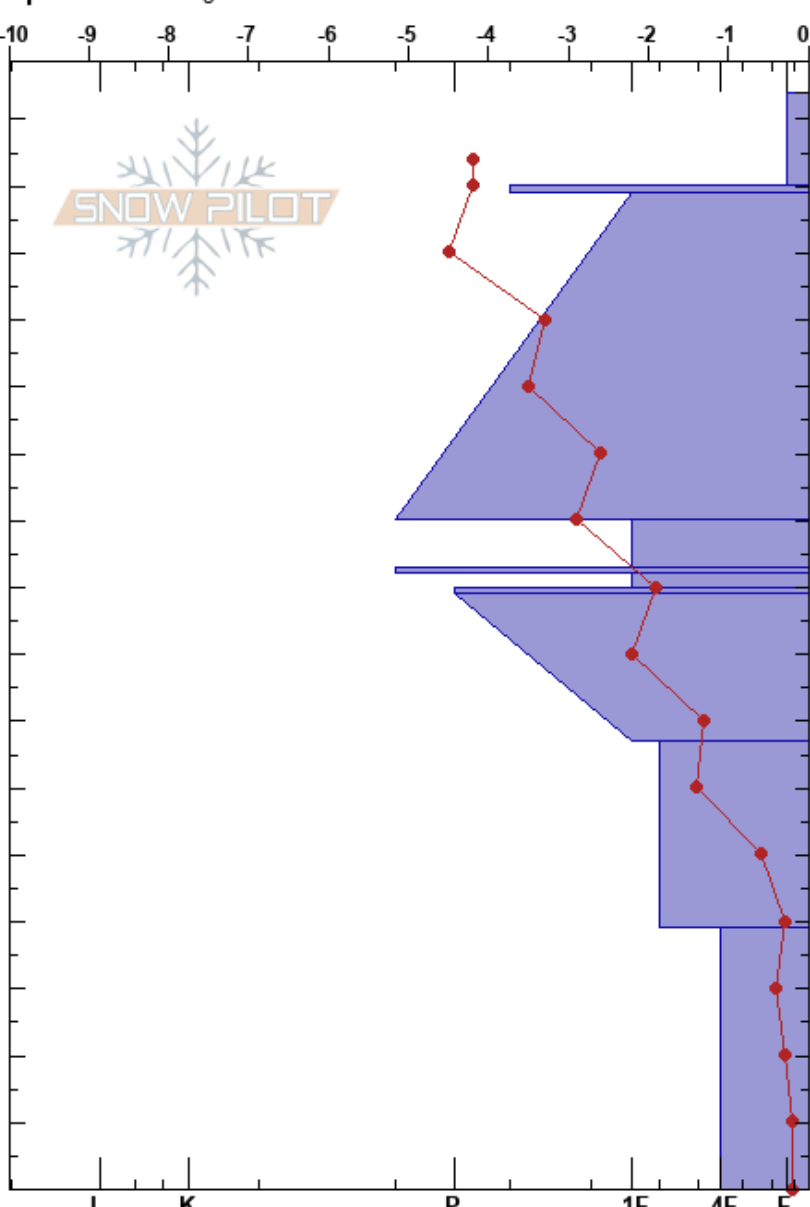

KHMR Dogtooth Weekly Eagle Bump  
 Purcell 29/03/2024 - 14:00  
 BC  
 Elevation: 2060 m  
 Aspect:  
 Specifics: Pit dug in a Ski Area

Stability: HS:164 Layer Notes:  
 Air Temperature: -4°C PF:20 100-93cm:Problematic layer  
 Sky Cover: OVC  
 Precipitation: S2  
 Wind: Calm

Depth (cm)	Crystal		Moisture	$\rho$ kg/m <sup>3</sup>	Stability tests & Layer comments
	Form	Size			
164					
160	/	1-2	D	110	
150	∩	3-4		270	
140					← CT19, BRK @135cm
130	.	0.5-1.5	D		
120					
110					
100	∩	1-2		270	
95	⊙			310	
90	□	1-2		310	
85	⊙			310	
80					
70		2	D		
60				210	
50	□	3-4	D		
40				210	
30					
20	□	2-5	D		
10					
0				300	← ECTX