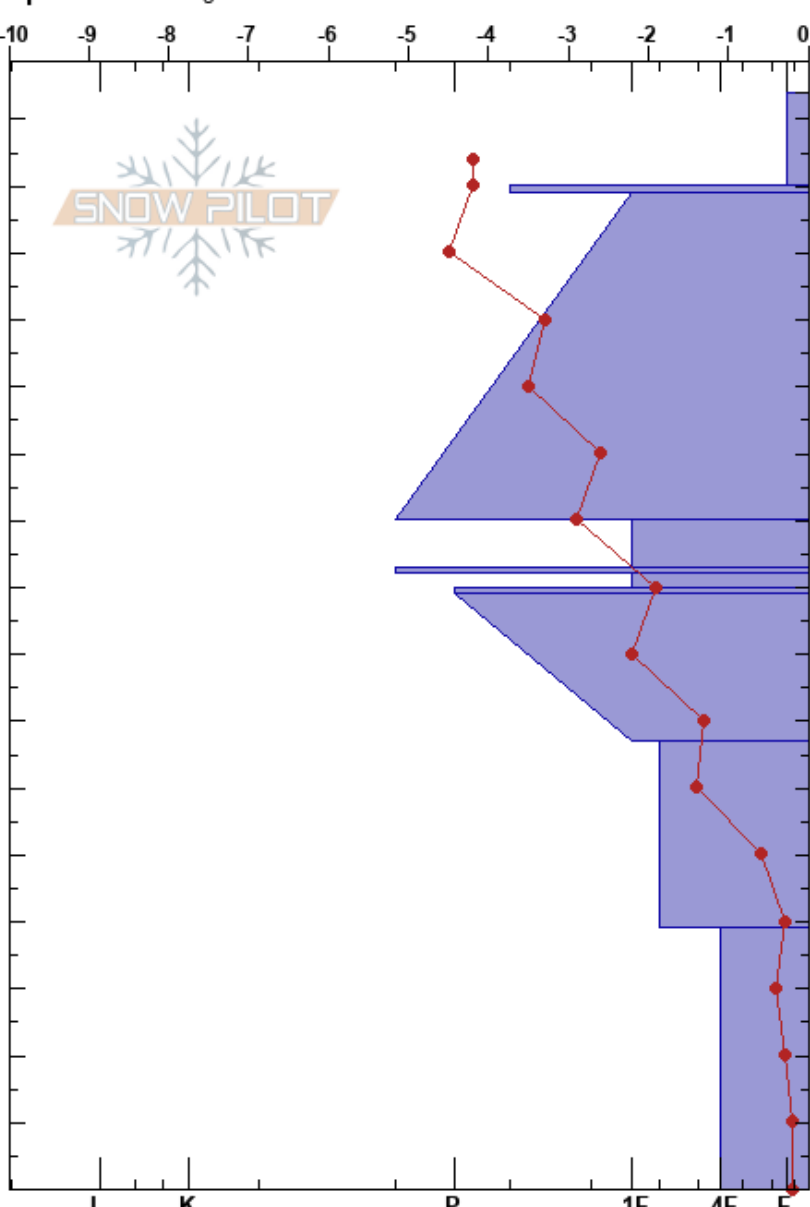

KHMR Dogtooth Weekly Eagle Bump
 Purcell 29/03/2024 - 14:00
 BC
 Elevation: 2060 m
 Aspect:
 Specifics: Pit dug in a Ski Area

Stability: HS:164 Layer Notes:
 Air Temperature: -4°C PF:20 100-93cm:Problematic layer
 Sky Cover: OVC
 Precipitation: S2
 Wind: Calm

Depth (cm)	Crystal		Moisture	ρ kg/m ³	Stability tests & Layer comments
	Form	Size			
164					
160	/	1-2	D	110	
150	∩	3-4		270	
140					← CT19, BRK @135cm
130	.	0.5-1.5	D		
120					
110					
100	∩	1-2		270	
95	⊙			310	
90	□	1-2		310	
85	⊙			310	
80					
70		2	D		
60				210	
50	□	3-4	D		
40				210	
30					
20	□	2-5	D		
10					
0				300	← ECTX