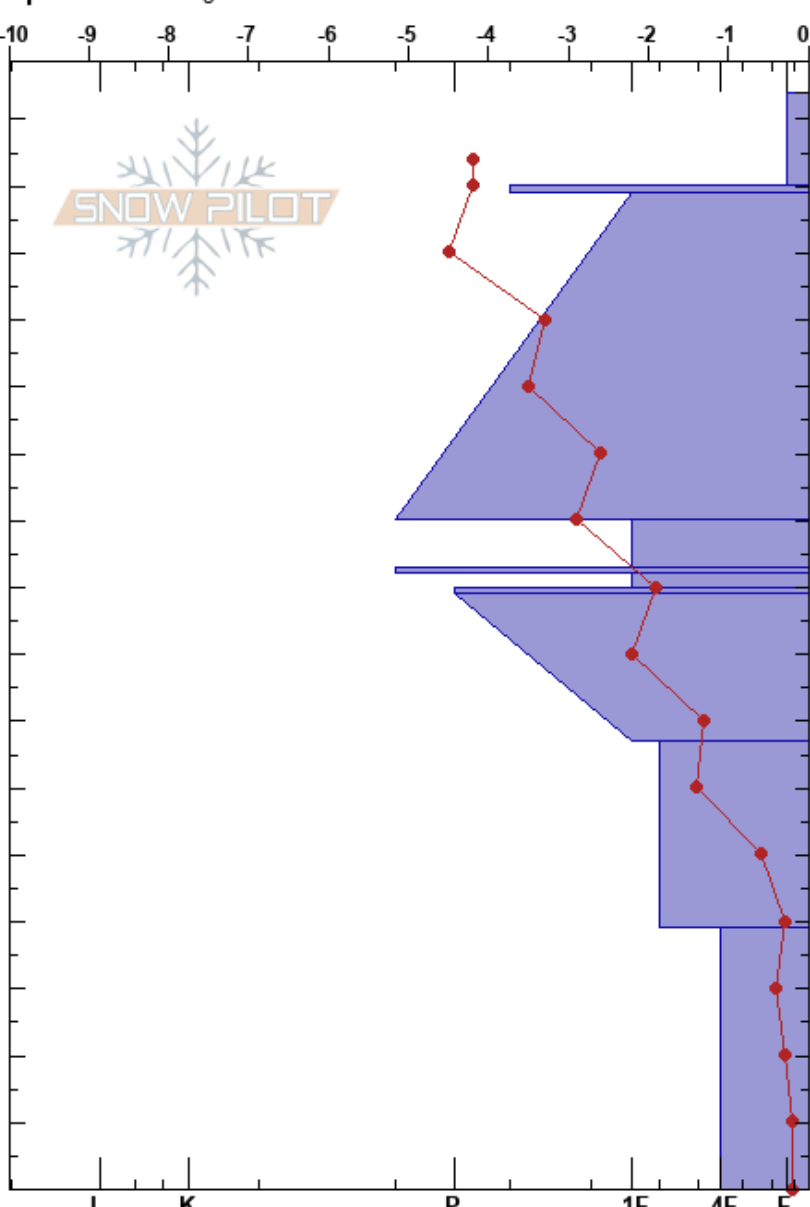

KHMR Dogtooth Weekly Eagle Bump
 Purcell 29/03/2024 - 14:00
 BC
 Elevation: 2060 m
 Aspect:
 Specifics: Pit dug in a Ski Area

Stability: HS:164 Layer Notes:
 Air Temperature: -4°C PF:20 100-93cm:Problematic layer
 Sky Cover: OVC
 Precipitation: S2
 Wind: Calm

Form	Crystal Size	Moisture	ρ kg/m ³	Stability tests & Layer comments
/	1-2	D	110	
∩	3-4		270	
.	0.5-1.5	D		← CT19, BRK @135cm
⊕	1-2			
⊙			270	
□	1-2		310	
⊙			310	
	2	D		
			210	
□	3-4	D		
			210	
□	2-5	D		
			210	

Notes: I K P 1F 4F F

300 ← ECTX