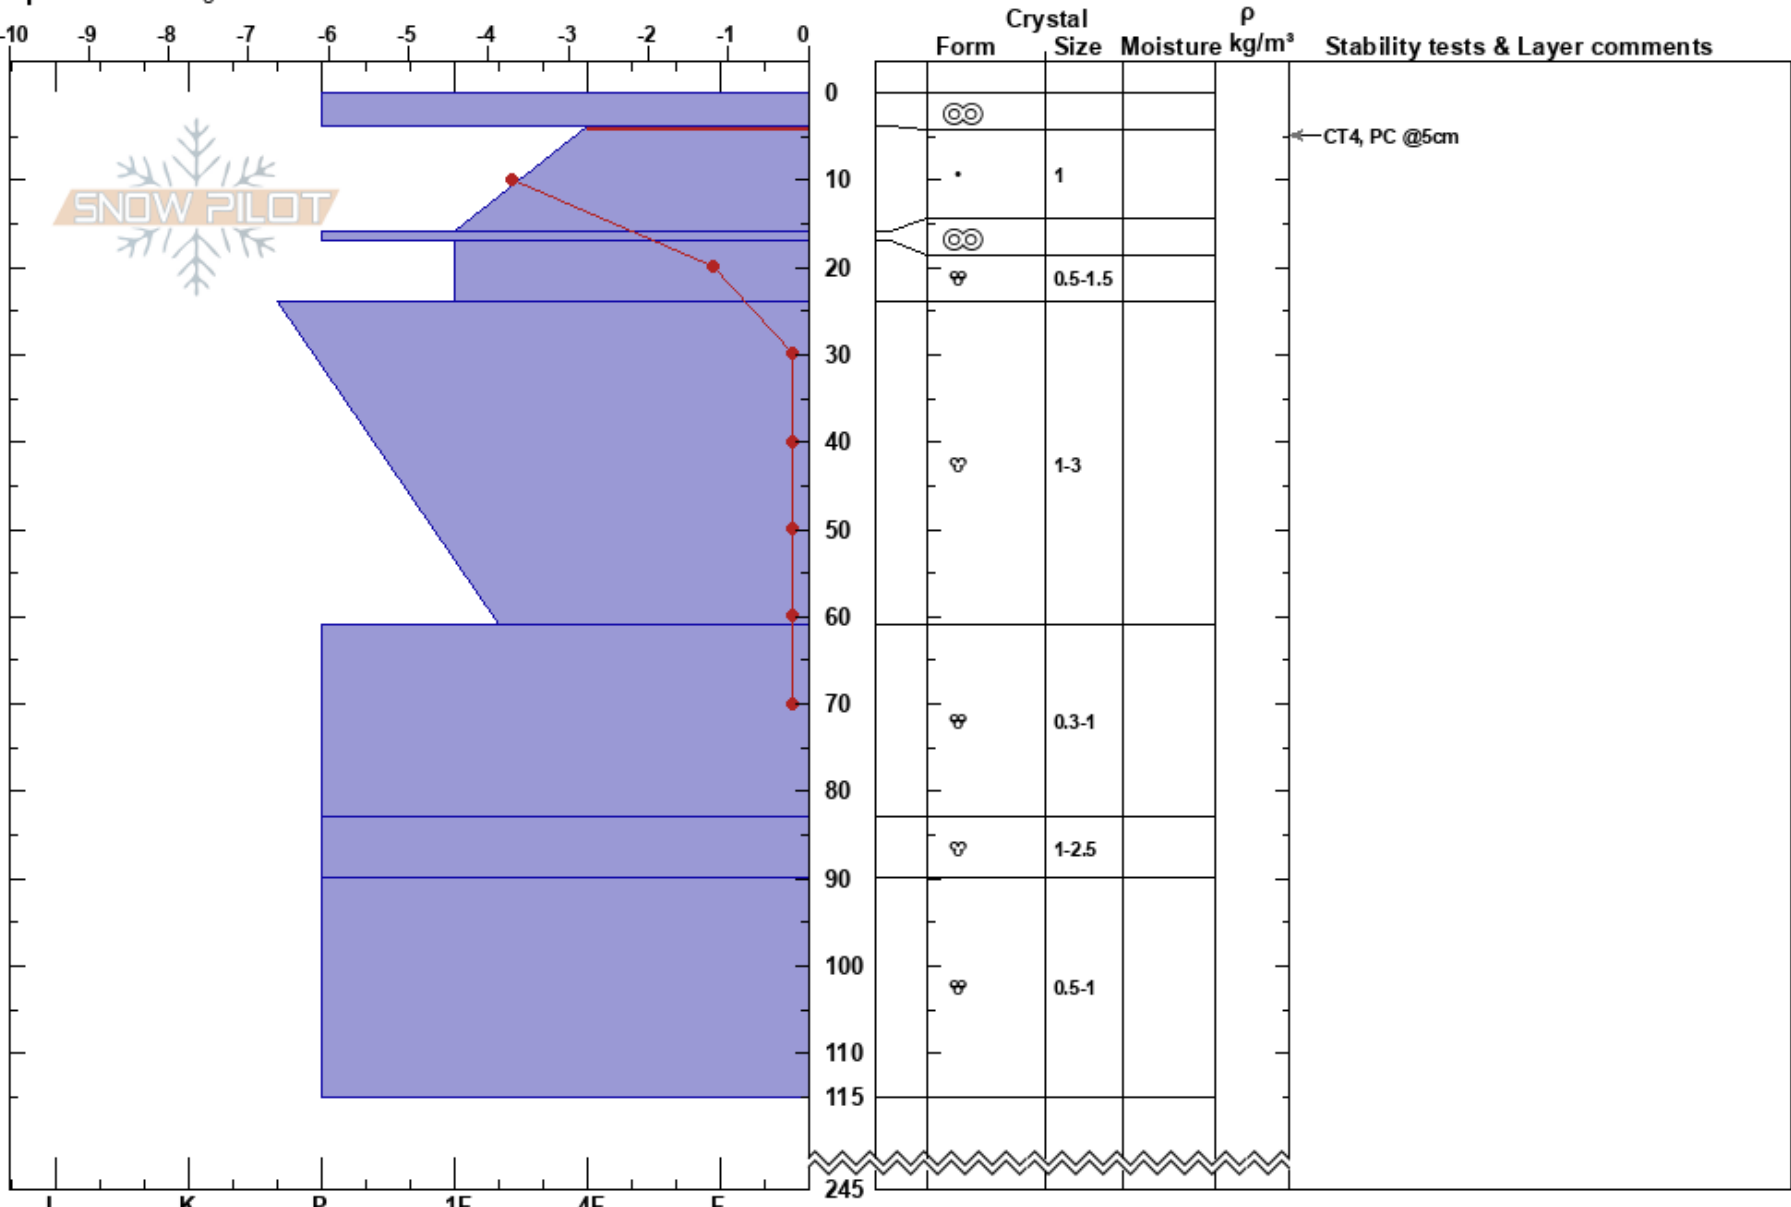

30-03-2024 heaven  
 Coast Mountains  
 BC  
 Elevation: 1117 m  
 Aspect: NE  
 Specifics: Pit dug in a Ski Area

Taiga Tinkler Dubuc  
 30/03/2024 - 10:00  
 Co-ord: 49.37632N, -121.94695W  
 Slope Angle: 6°  
 Wind Loading: no

Stability: HS:245  
 Air Temperature: 1.4°C PF:15 4-16cm: Problematic layer  
 Sky Cover: CLR PS:2  
 Precipitation: NO  
 Wind: E Light Breeze

Notes: