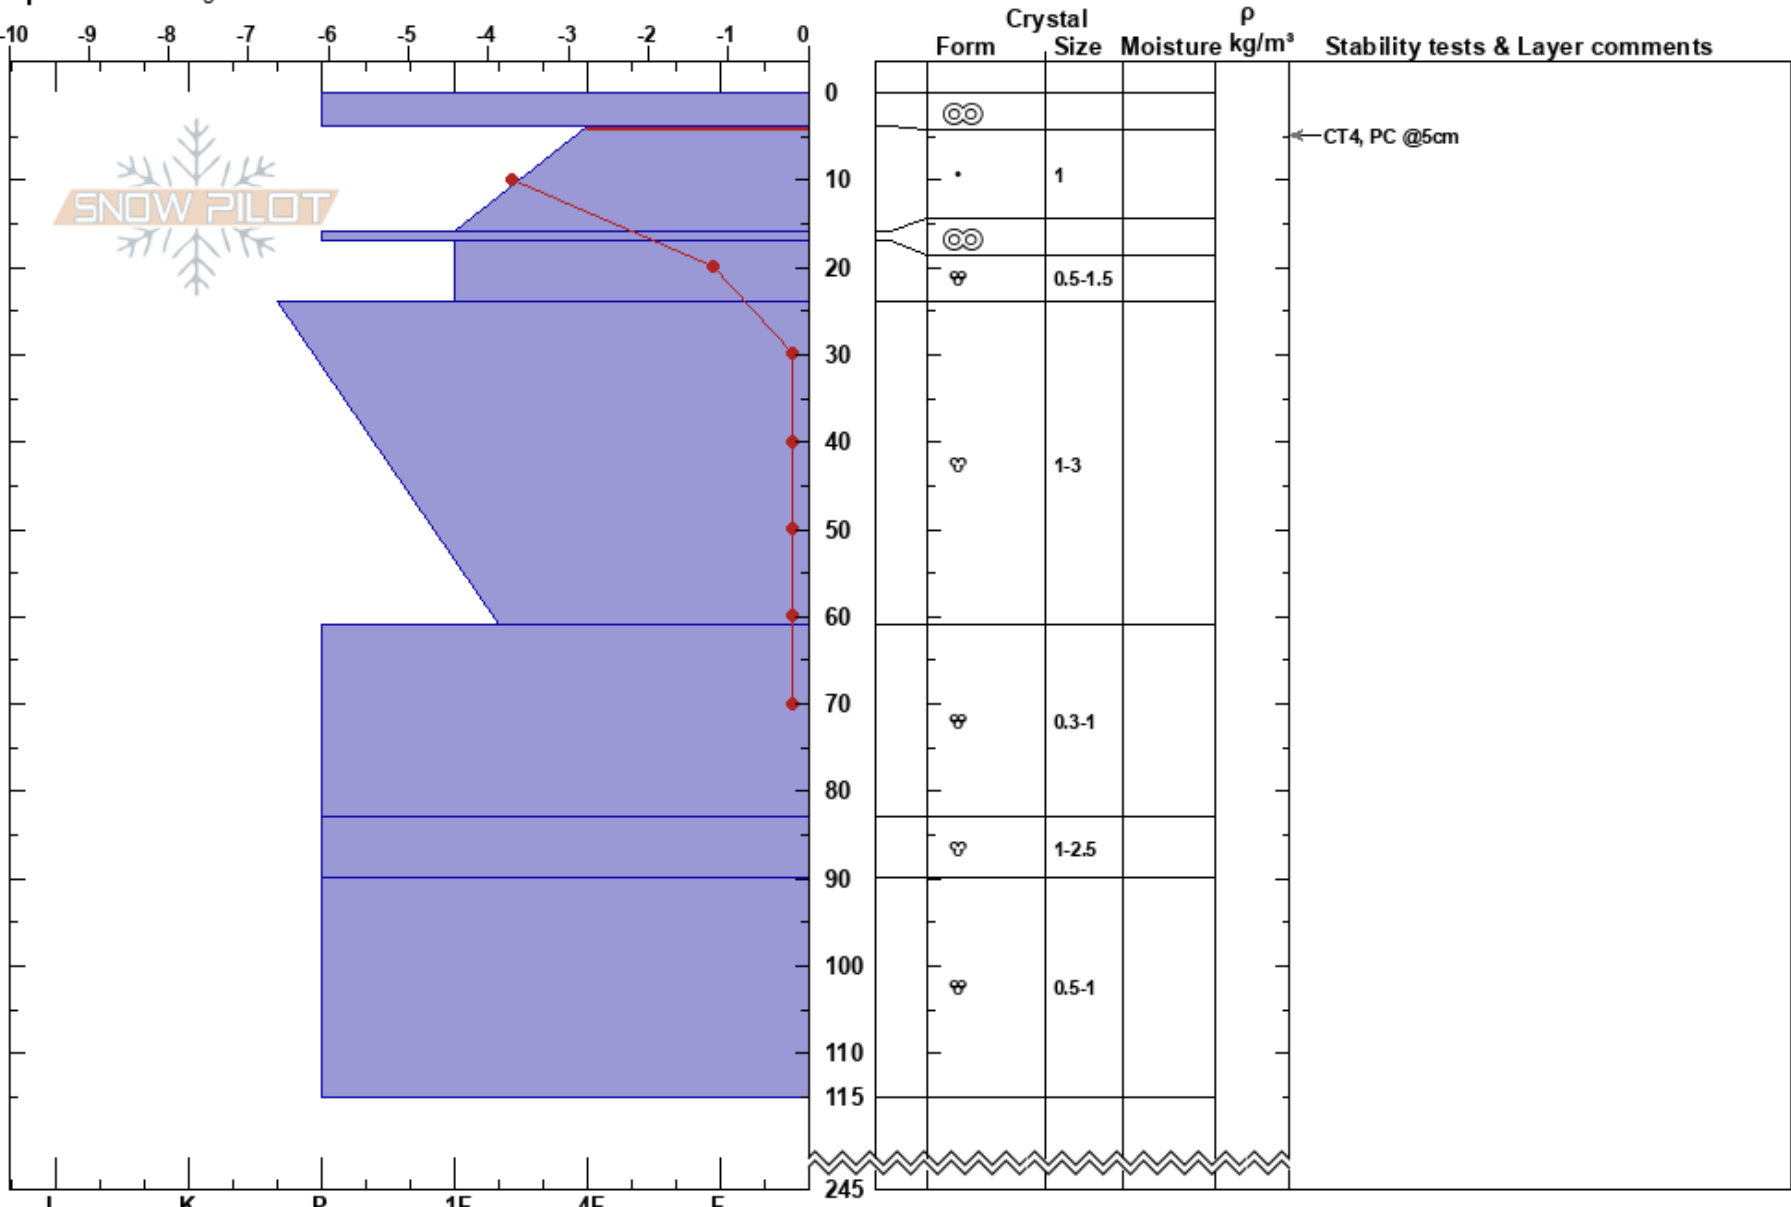

30-03-2024 heaven
 Coast Mountains
 BC
 Elevation: 1117 m
 Aspect: NE
 Specifics: Pit dug in a Ski Area

Taiga Tinkler Dubuc
 30/03/2024 - 10:00
 Co-ord: 49.37632N, -121.94695W
 Slope Angle: 6°
 Wind Loading: no

Stability: HS:245
 Air Temperature: 1.4°C PF:15 4-16cm: Problematic layer
 Sky Cover: CLR PS:2
 Precipitation: NO
 Wind: E Light Breeze

Notes: