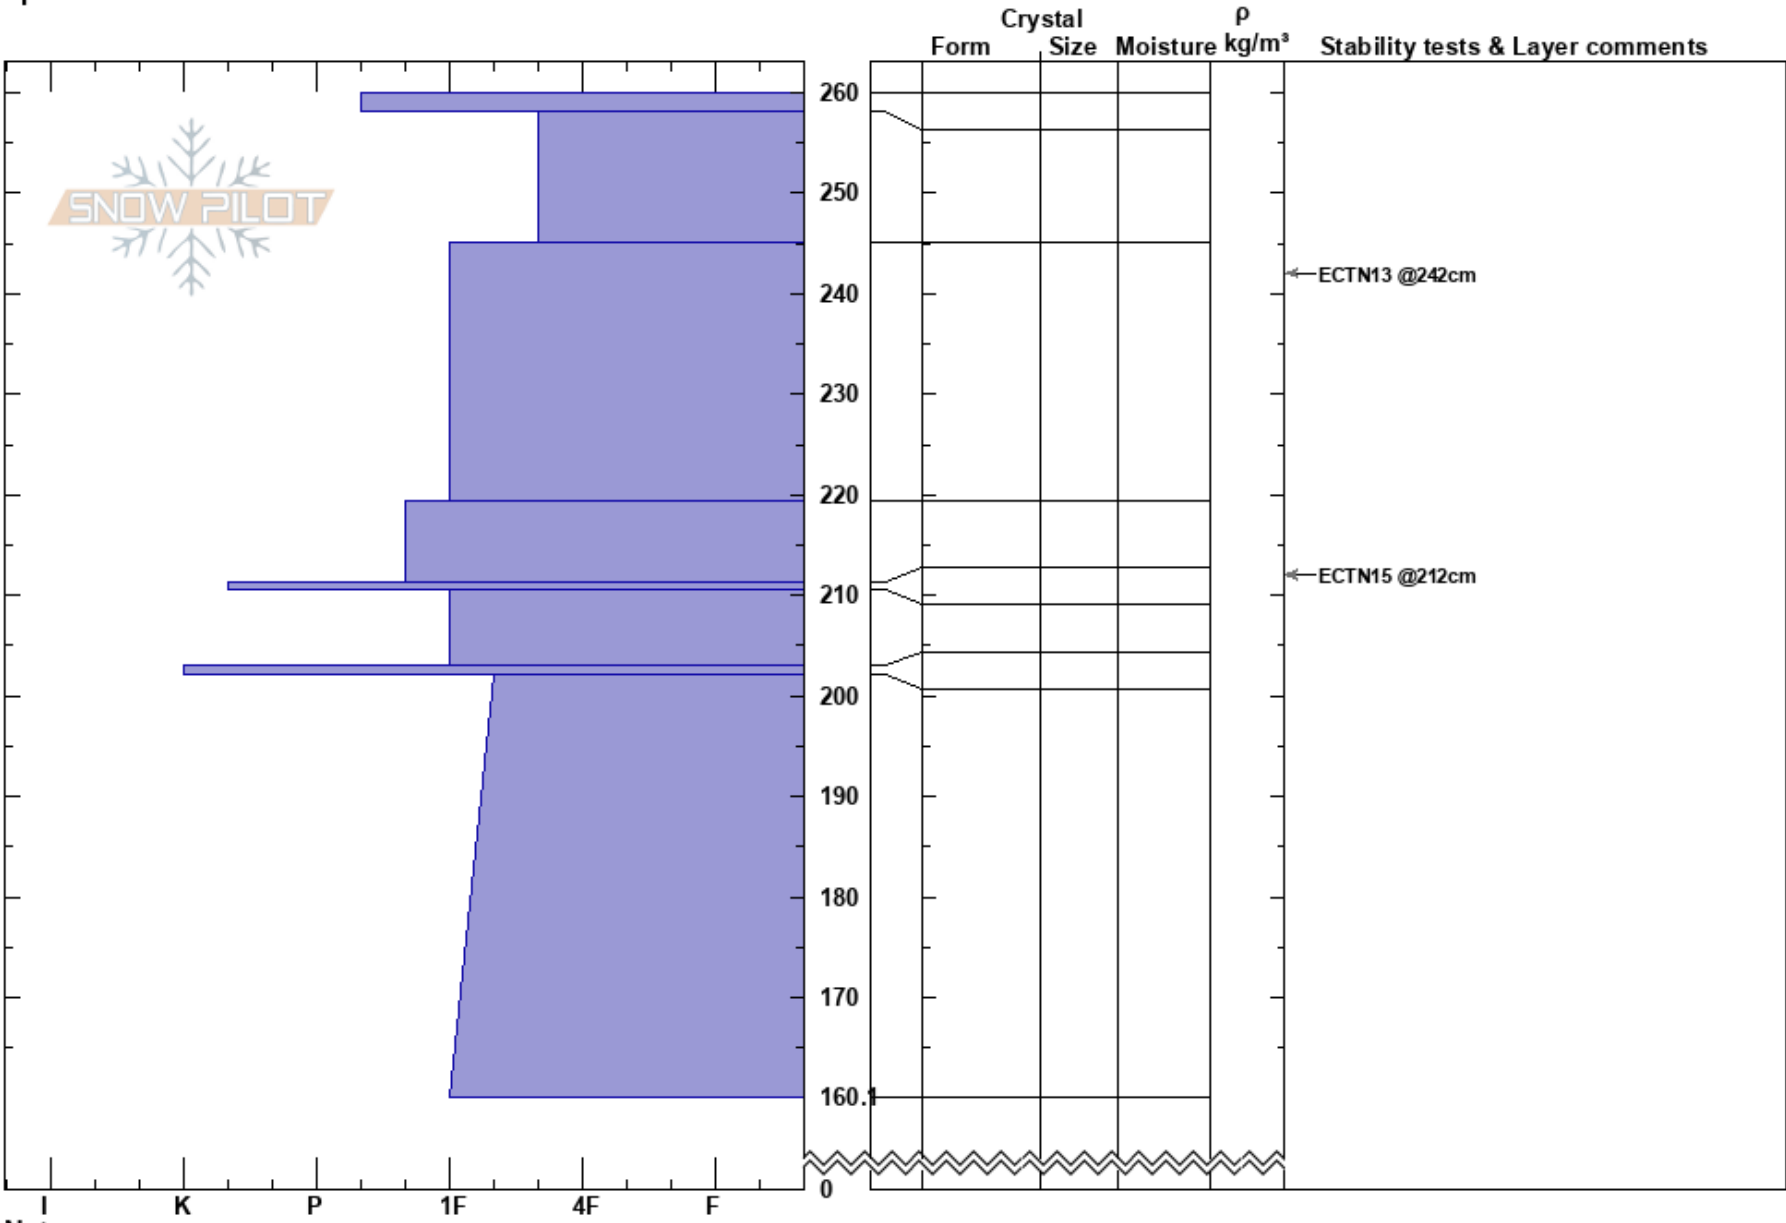

Humphreys Cirque  
 Kachina Peaks  
 AZ  
 Elevation: 11560 ft  
 Aspect: E  
 Specifics:

Jackson Hipple  
 03/29/2024 - 12:00pm  
 Co-ord: 35.33740N, -111.68088W  
 Slope Angle: 37°  
 Wind Loading: yes

Stability:  
 Air Temperature: 3°C  
 Sky Cover: FEW  
 Precipitation: NO  
 Wind: SW Light Breeze

HS:260

Layer Notes:

Notes: