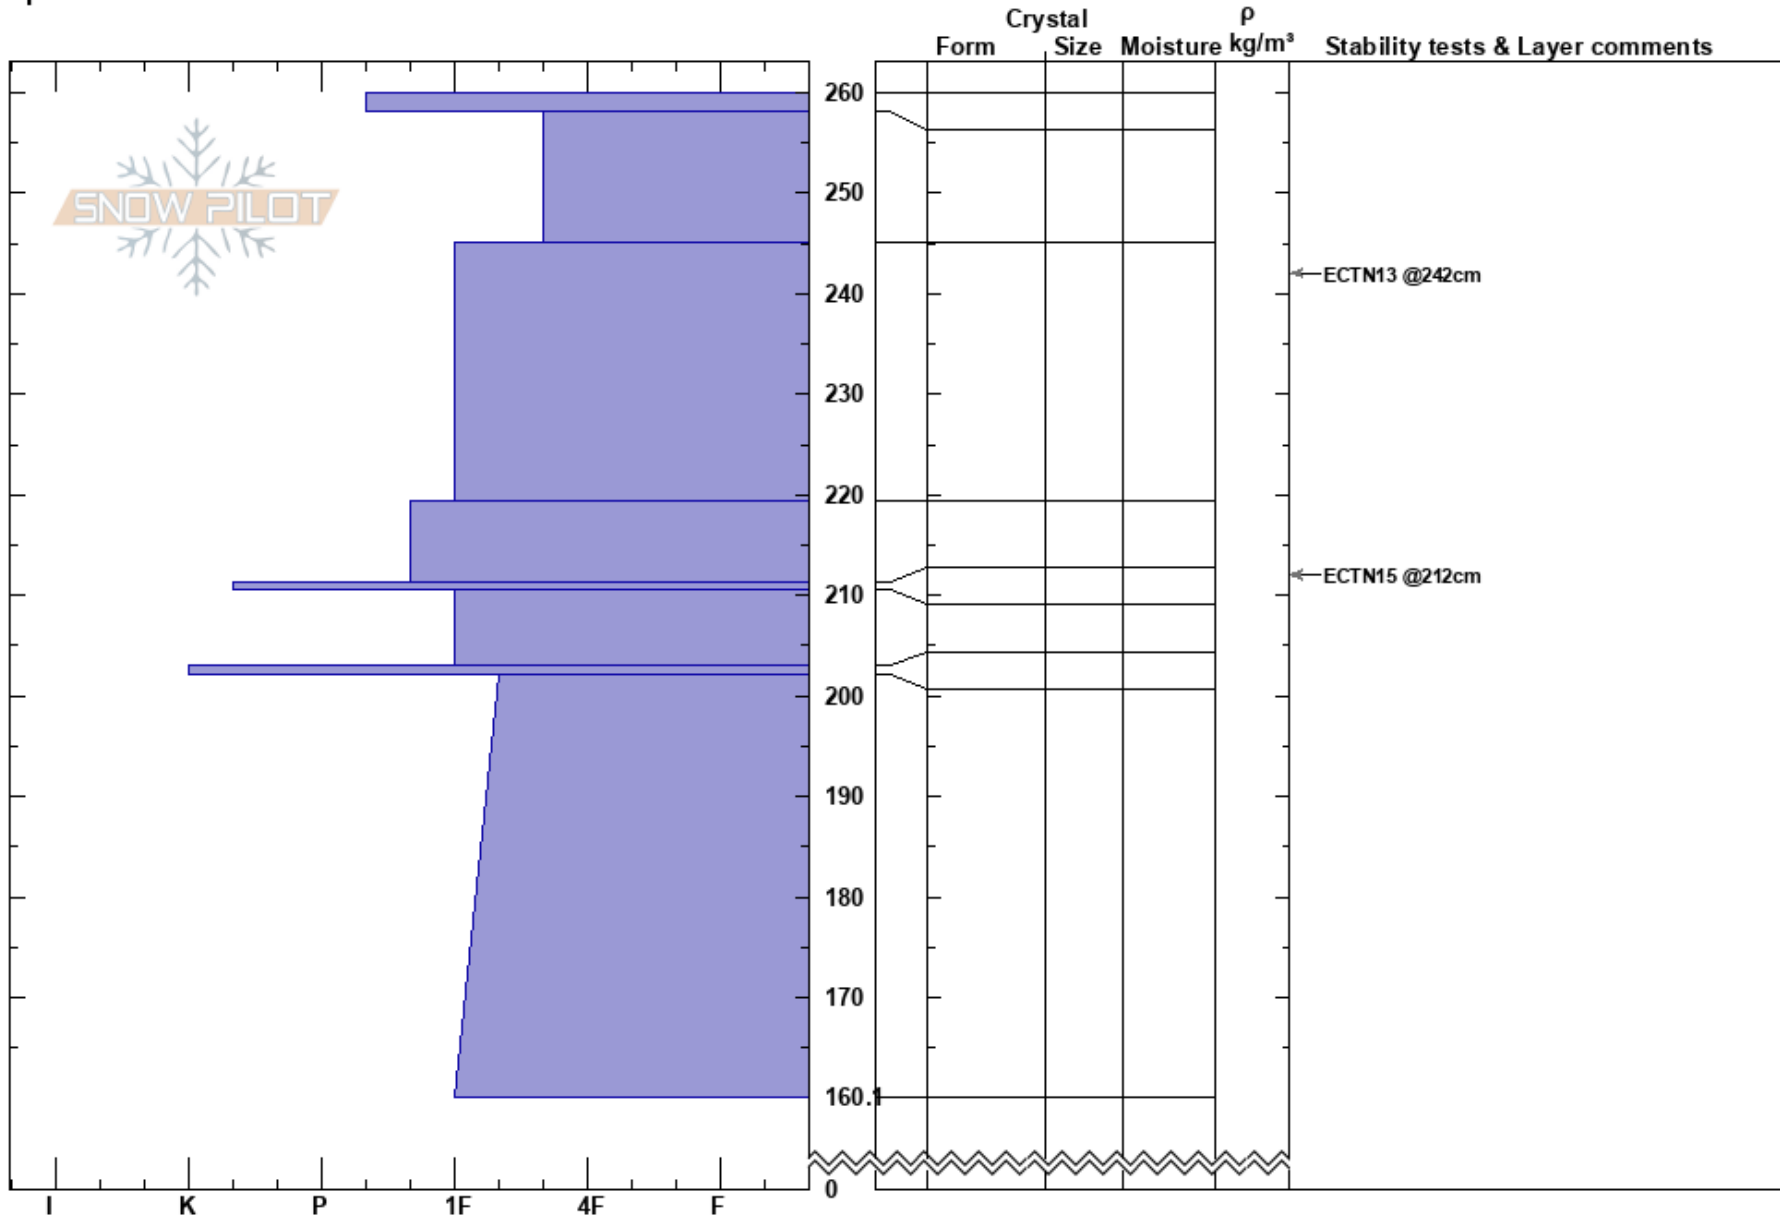

Humphreys Cirque  
 Kachina Peaks  
 AZ  
 Elevation: 11560 ft  
 Aspect: E  
 Specifics:

Jackson Hipple  
 03/29/2024 - 12:00pm  
 Co-ord: 35.33740N, -111.68088W  
 Slope Angle: 37°  
 Wind Loading: yes

Stability:  
 Air Temperature: 3°C  
 Sky Cover: FEW  
 Precipitation: NO  
 Wind: SW Light Breeze

HS:260

Layer Notes:

Notes: