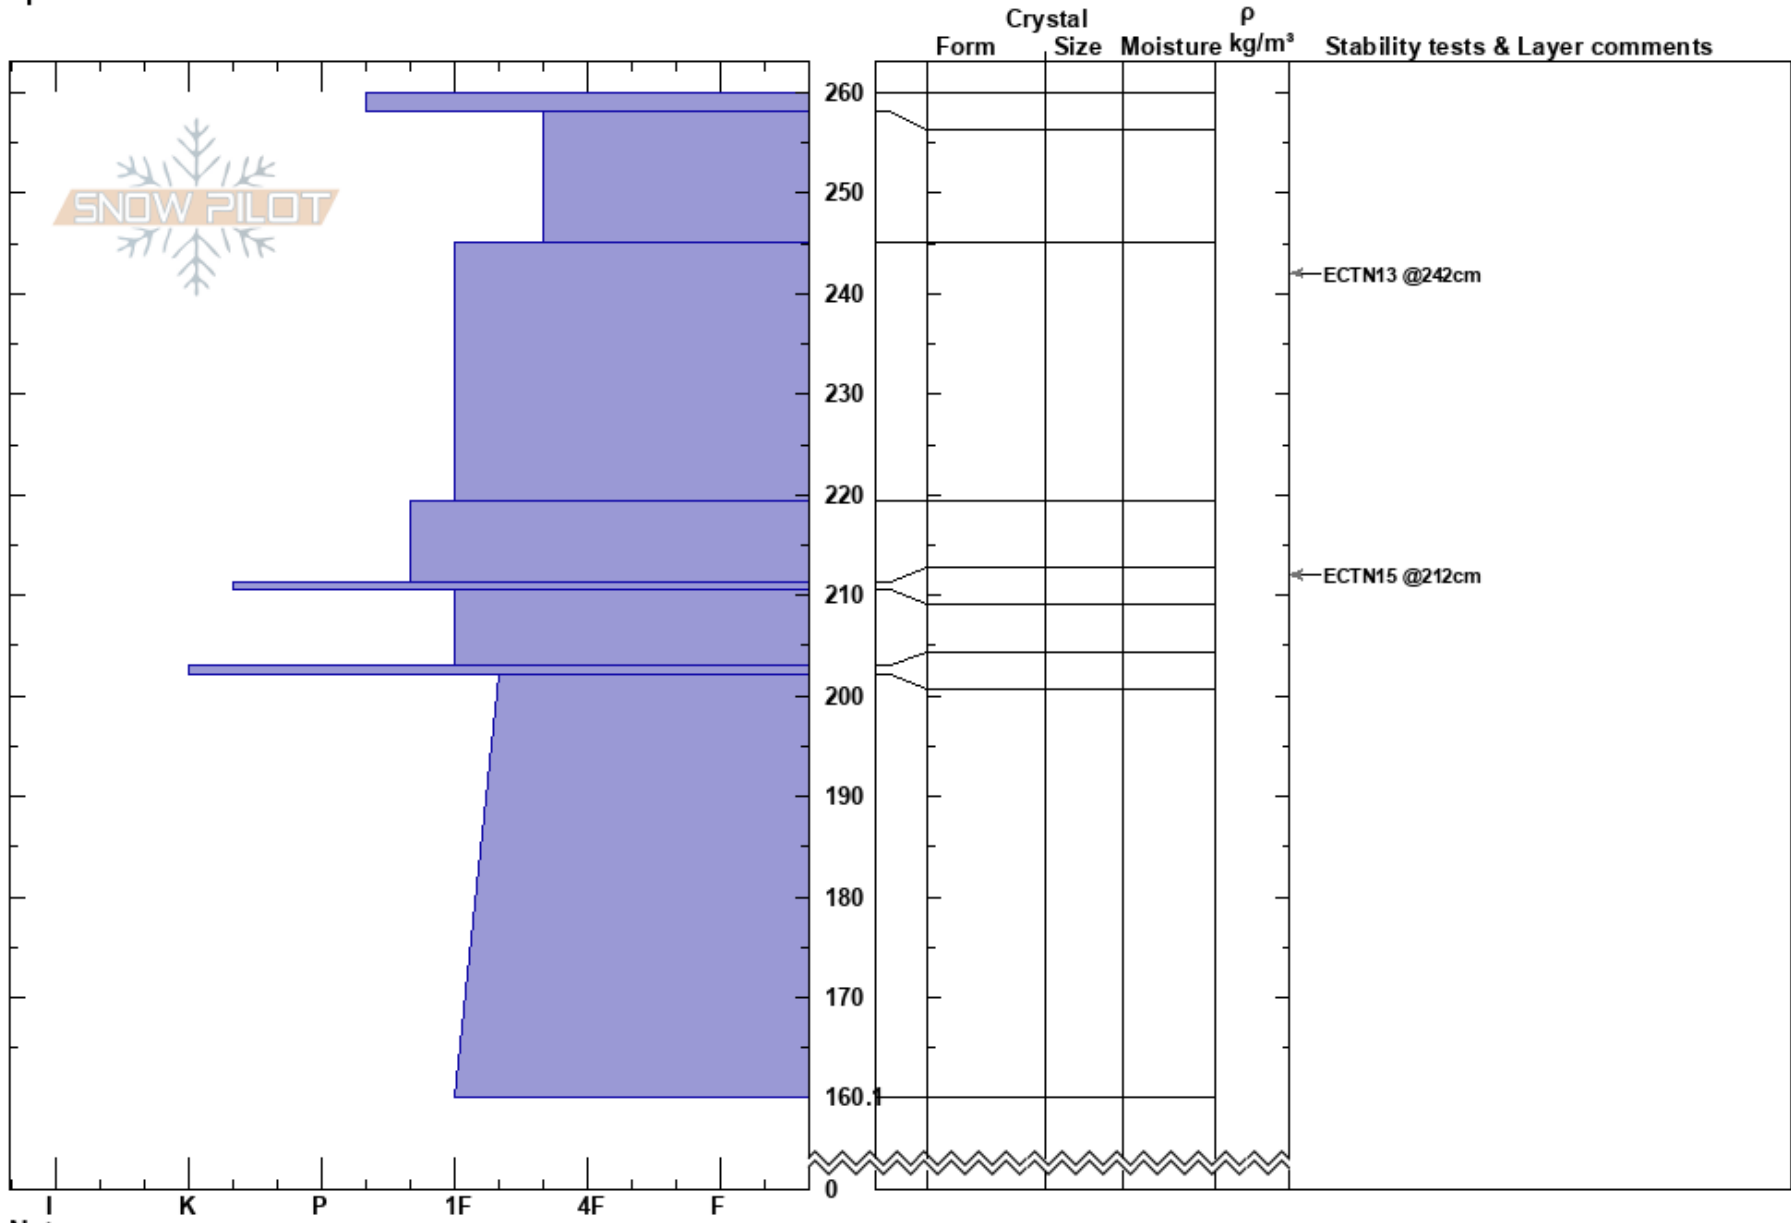

Humphreys Cirque
 Kachina Peaks
 AZ
 Elevation: 11560 ft
 Aspect: E
 Specifics:

Jackson Hipple
 03/29/2024 - 12:00pm
 Co-ord: 35.33740N, -111.68088W
 Slope Angle: 37°
 Wind Loading: yes

Stability:
 Air Temperature: 3°C
 Sky Cover: FEW
 Precipitation: NO
 Wind: SW Light Breeze

HS:260

Layer Notes:

Notes: