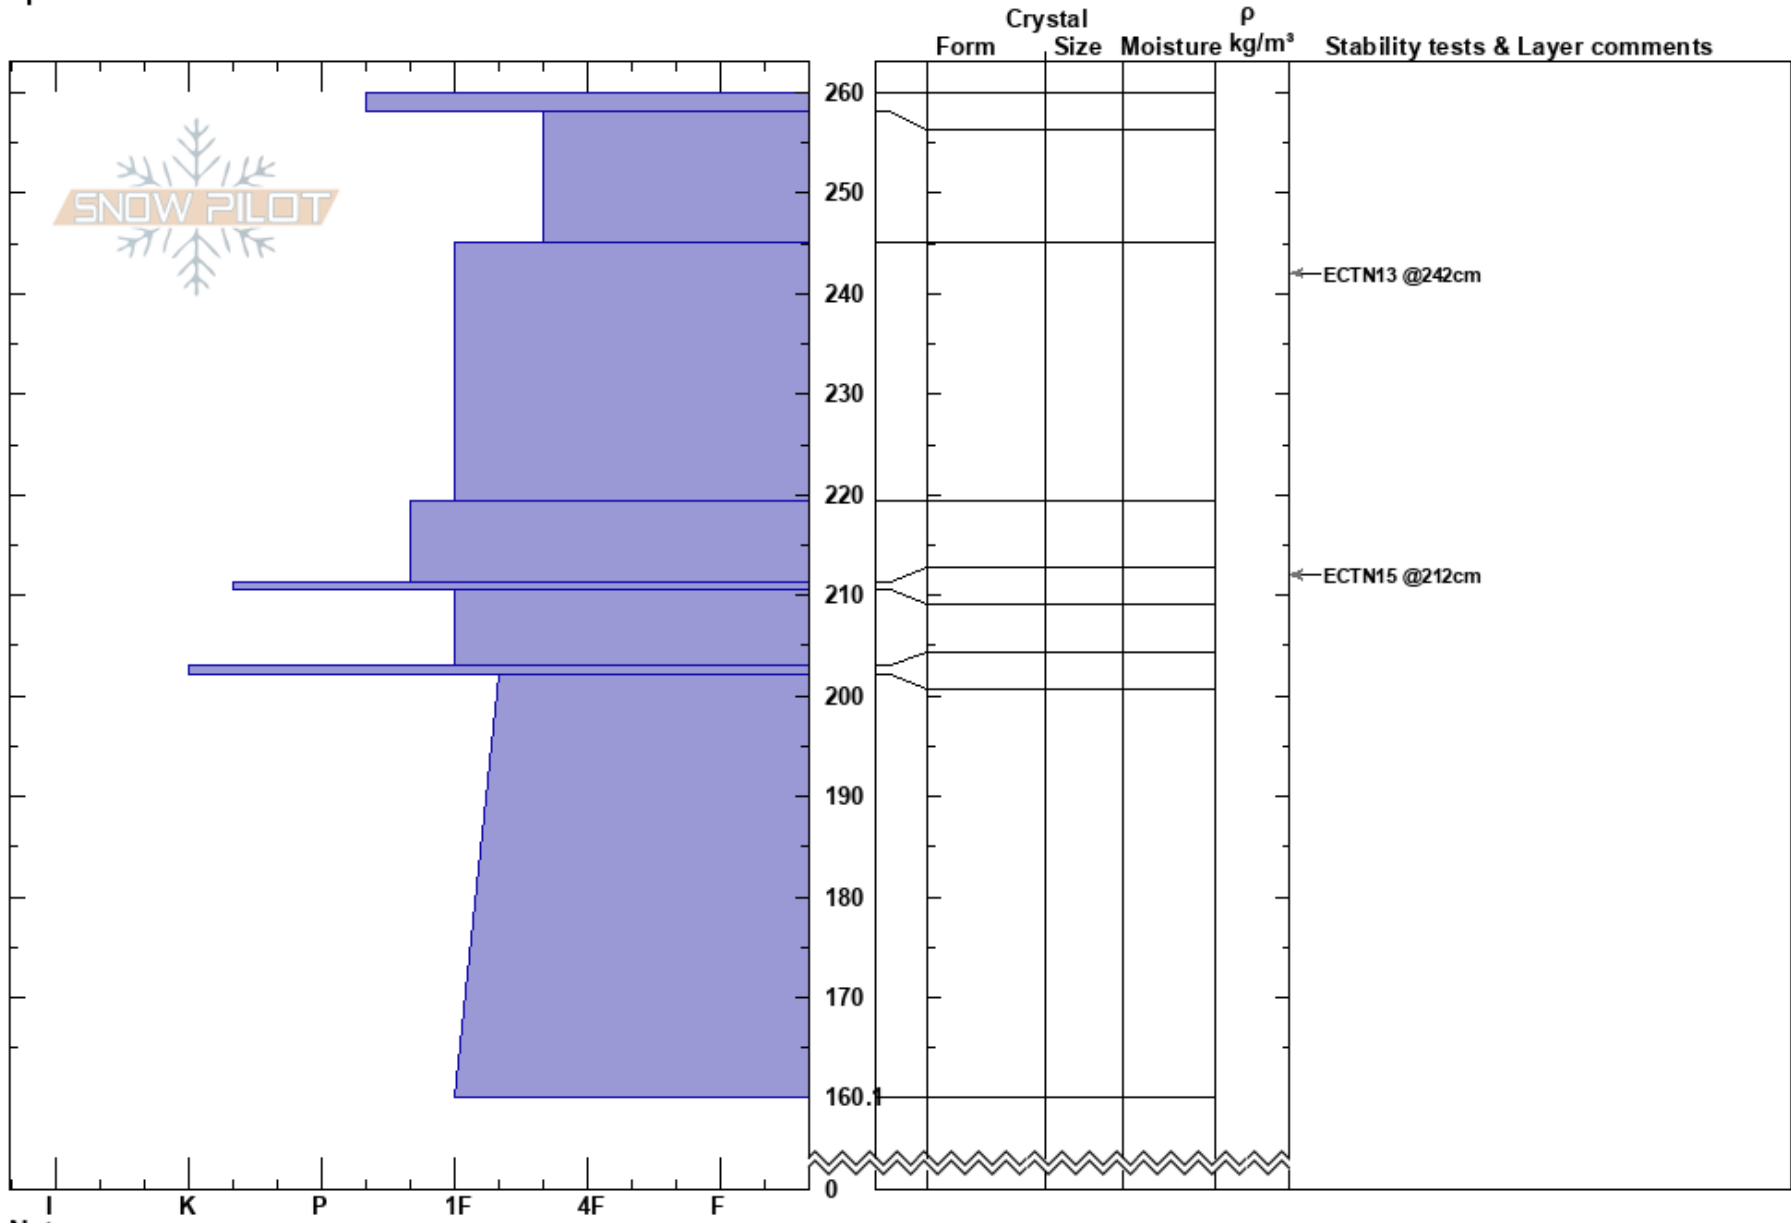

Humphreys Cirque  
 Kachina Peaks  
 AZ  
 Elevation: 11560 ft  
 Aspect: E  
 Specifics:

Jackson Hipple  
 03/29/2024 - 12:00pm  
 Co-ord: 35.33740N, -111.68088W  
 Slope Angle: 37°  
 Wind Loading: yes

Stability:  
 Air Temperature: 3°C  
 Sky Cover: FEW  
 Precipitation: NO  
 Wind: SW Light Breeze

HS:260

Layer Notes:

Notes: