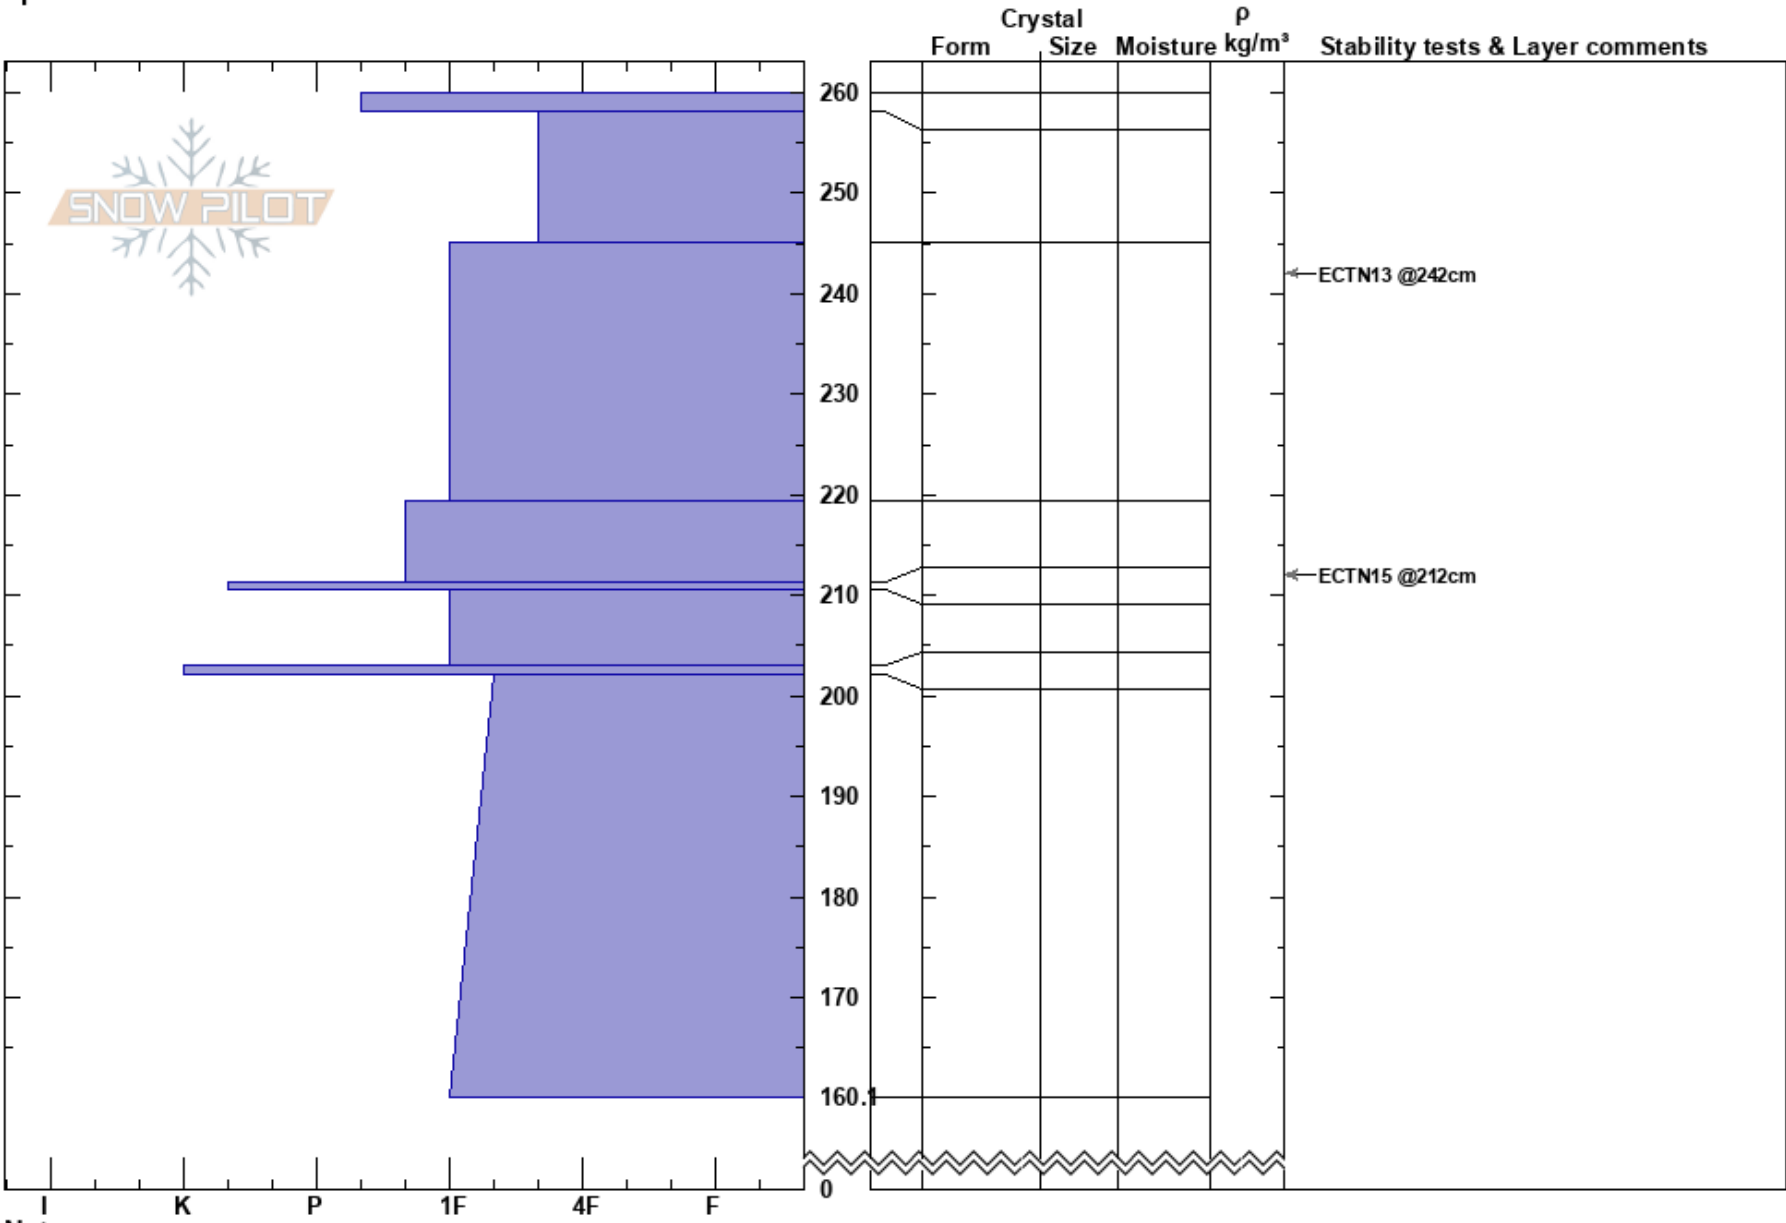

Humphreys Cirque
 Kachina Peaks
 AZ
 Elevation: 11560 ft
 Aspect: E
 Specifics:

Jackson Hipple
 03/29/2024 - 12:00pm
 Co-ord: 35.33740N, -111.68088W
 Slope Angle: 37°
 Wind Loading: yes

Stability:
 Air Temperature: 3°C
 Sky Cover: FEW
 Precipitation: NO
 Wind: SW Light Breeze

HS:260

Layer Notes:

Notes: