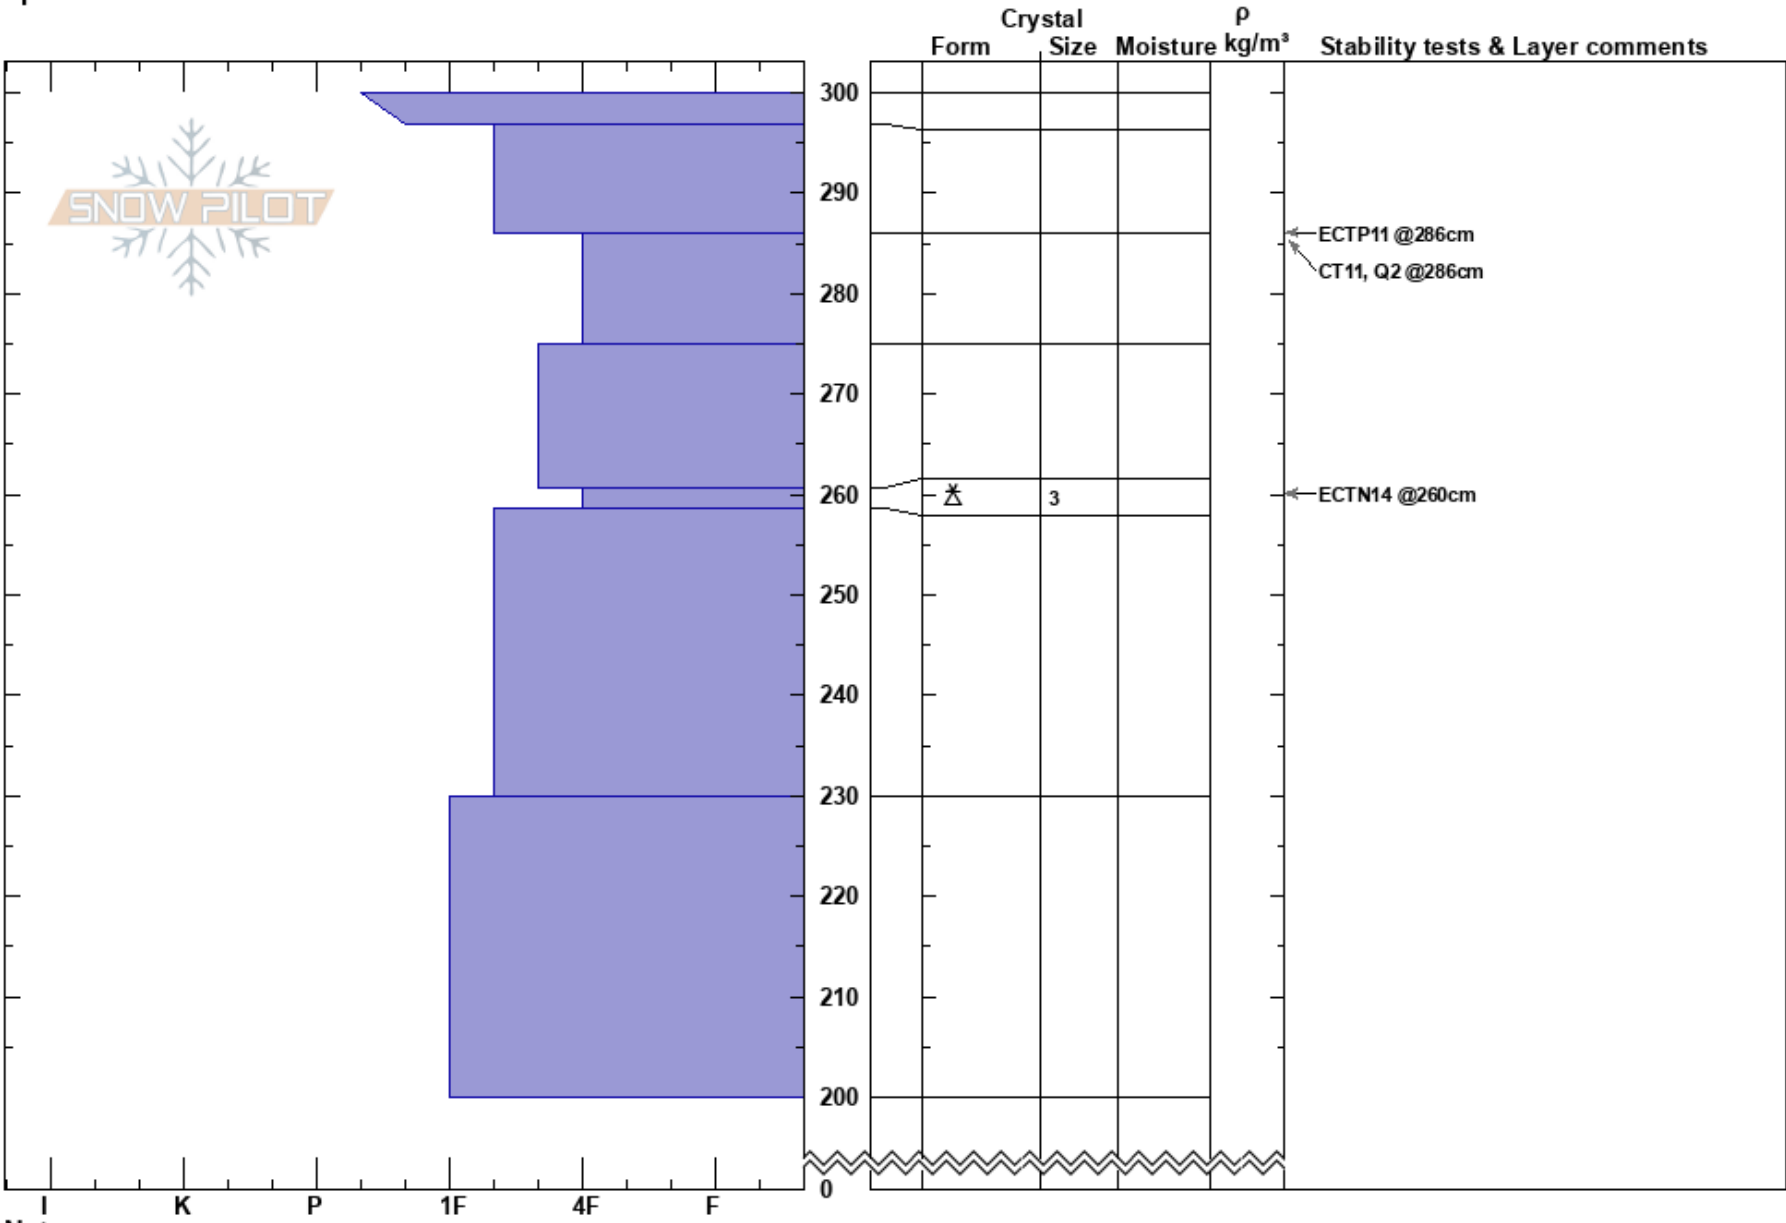

Snowslide Canyon
 Kachina Peaks
 AZ
 Elevation: 11815 ft
 Aspect: E
 Specifics:

Jackson Hipple
 03/29/2024 - 10:00am
 Co-ord: 35.33203N, -111.67673W
 Slope Angle: 35°
 Wind Loading: yes

Stability:
 Air Temperature: 1°C
 Sky Cover: SCT
 Precipitation: NO
 Wind: SW Strong

HS:300
 260.6-258.6cm: Problematic layer

Notes: