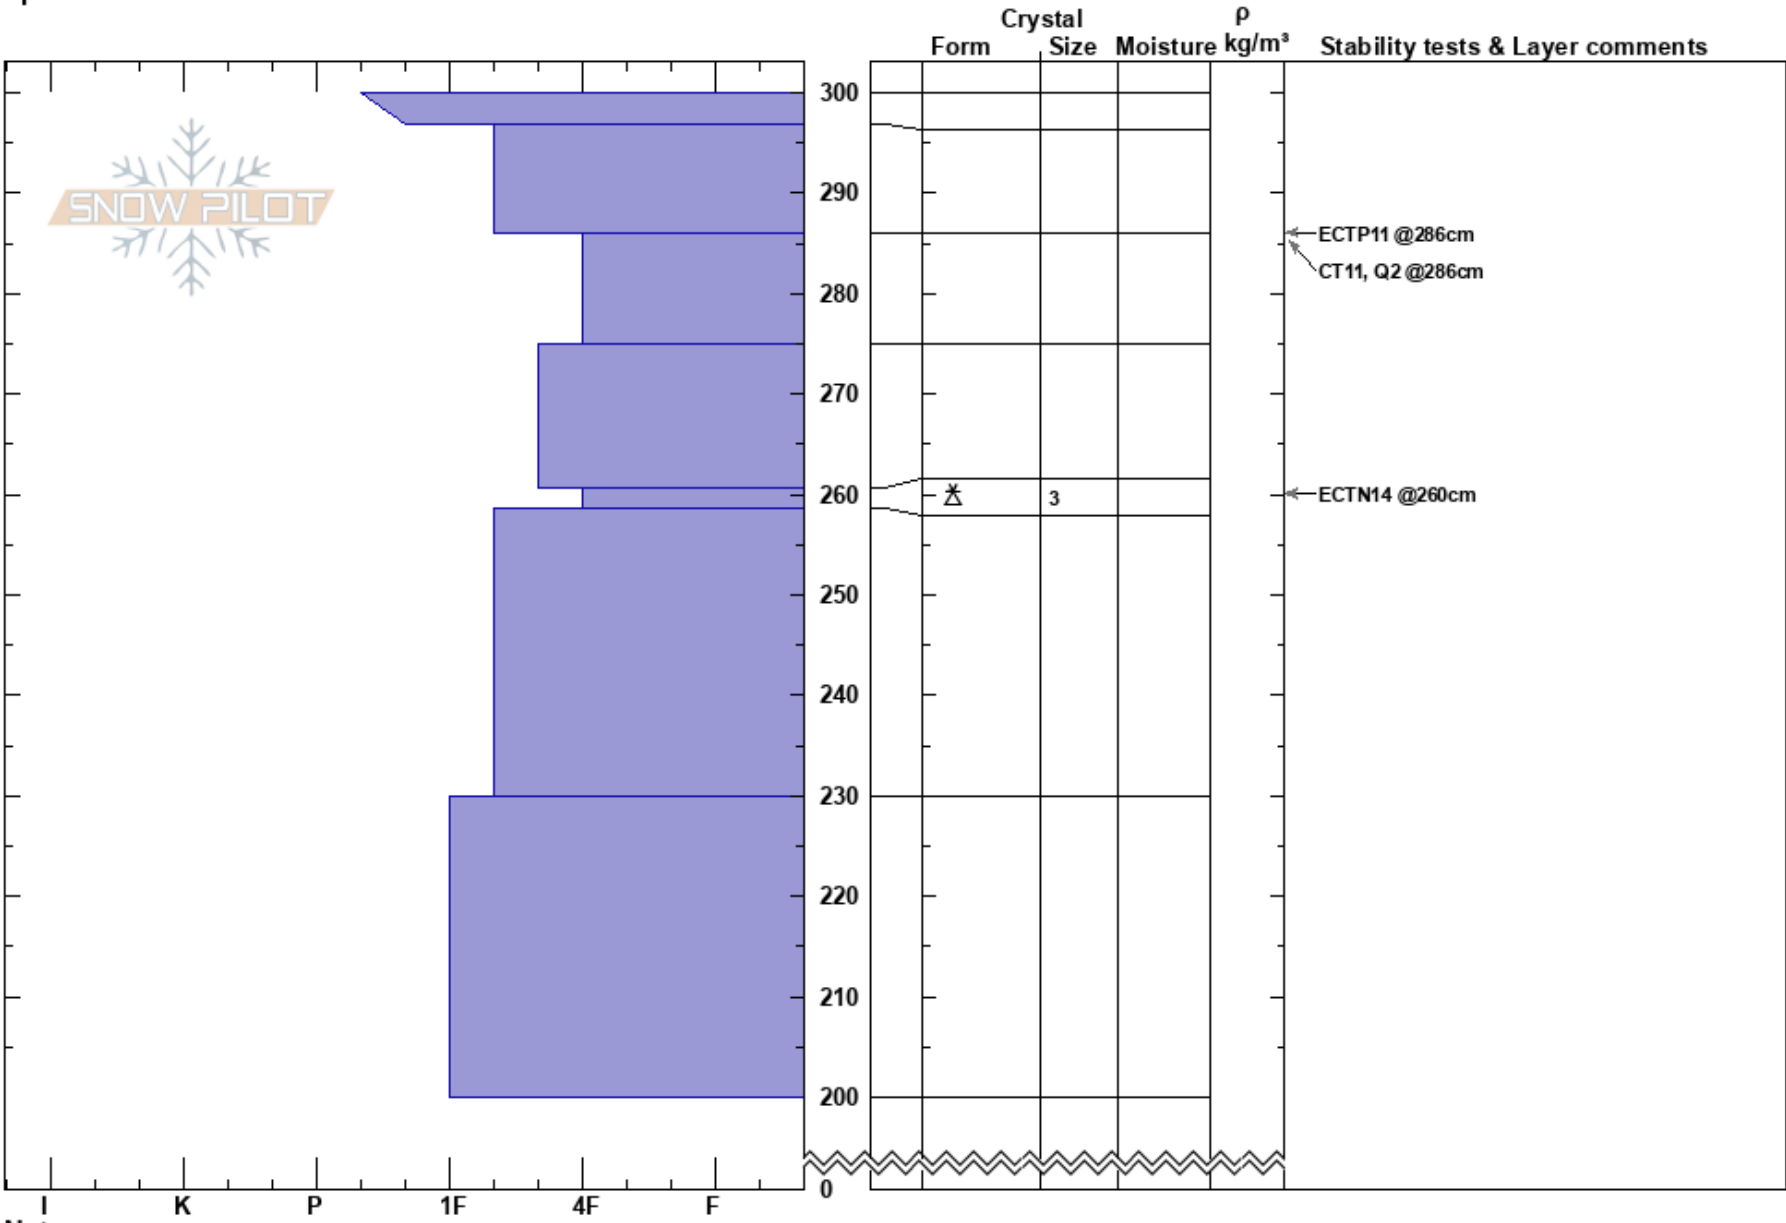

Snowslide Canyon  
Kachina Peaks  
AZ  
Elevation: 11815 ft  
Aspect: E  
Specifics:

Jackson Hipple  
03/29/2024 - 10:00am  
Co-ord: 35.33203N, -111.67673W  
Slope Angle: 35°  
Wind Loading: yes

Stability: **HS:300**  
Air Temperature: 1°C  
Sky Cover: SCT  
Precipitation: NO  
Wind: SW Strong  
260.6-258.6cm: Problematic layer