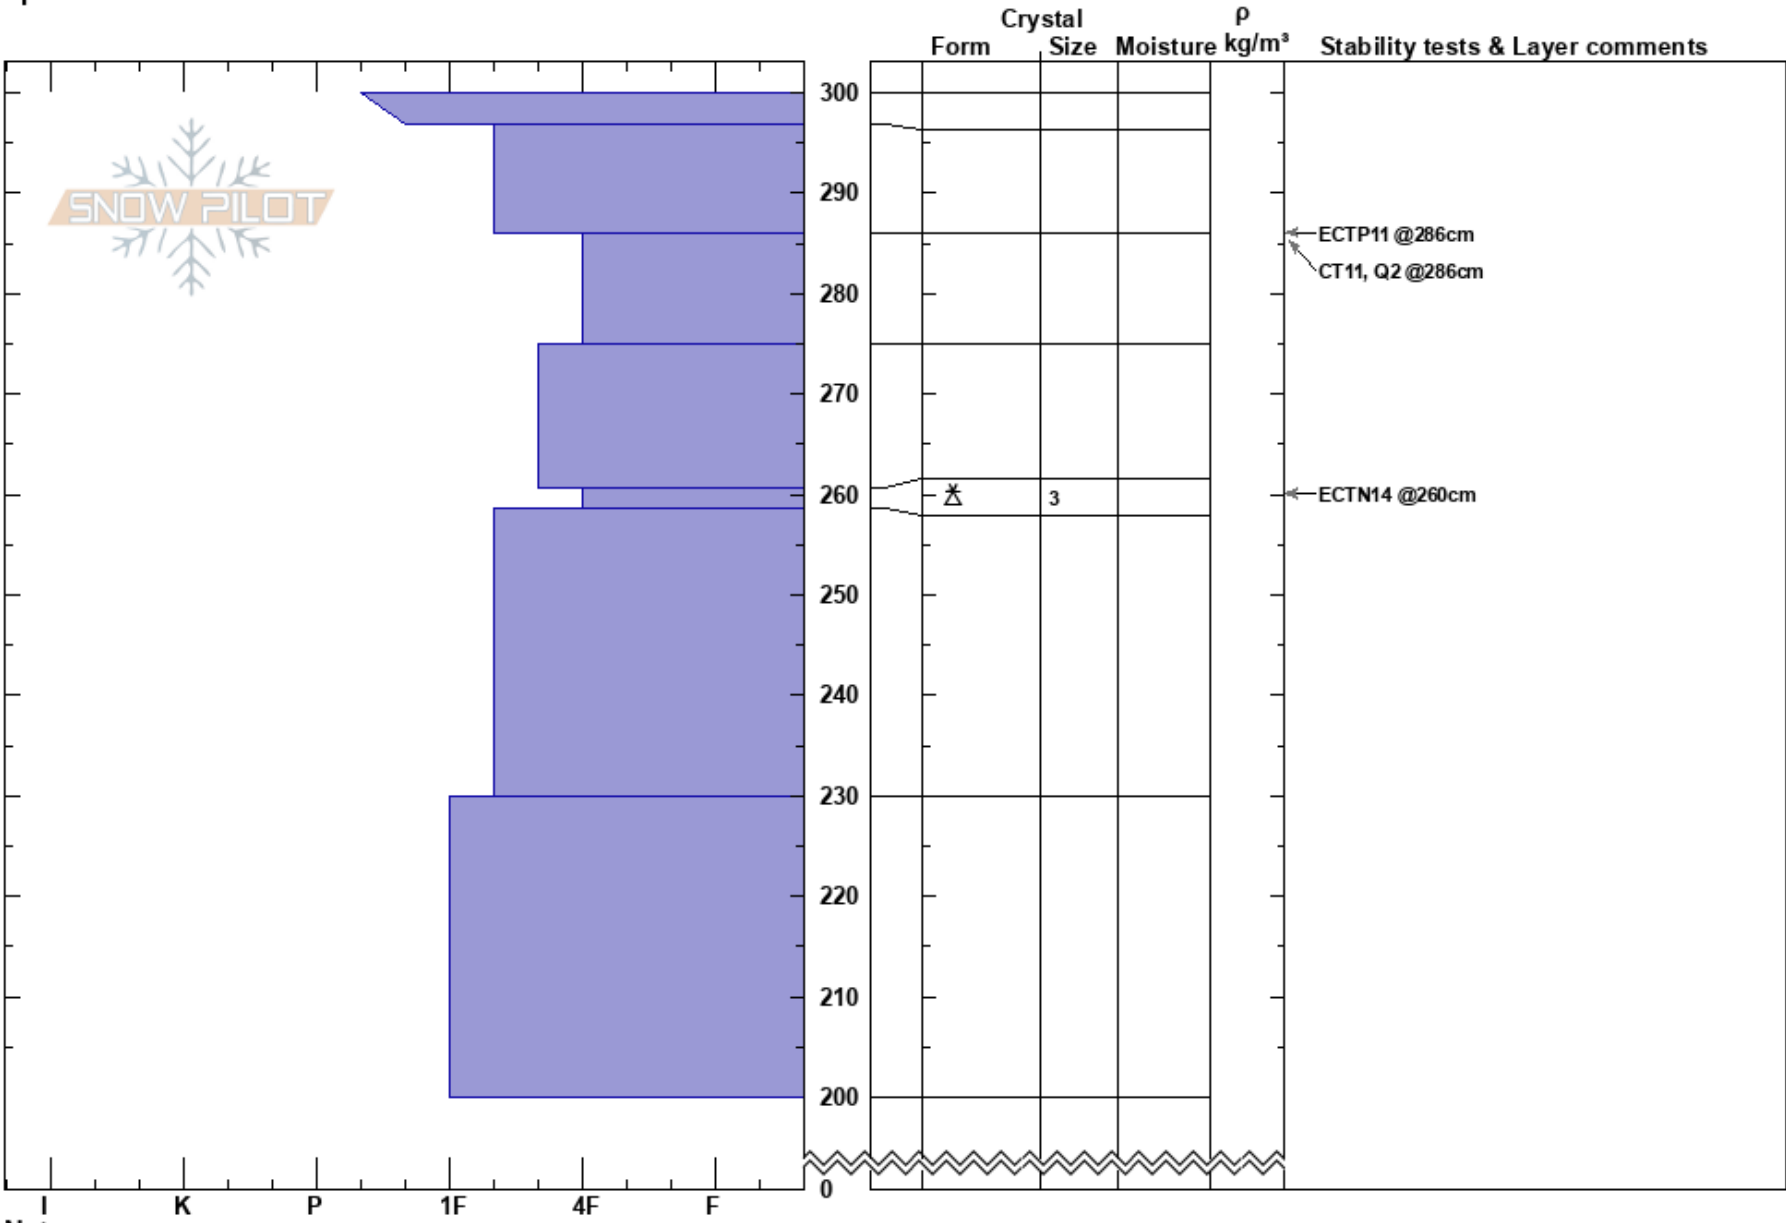

Snowslide Canyon  
 Kachina Peaks  
 AZ  
 Elevation: 11815 ft  
 Aspect: E  
 Specifics:

Jackson Hipple  
 03/29/2024 - 10:00am  
 Co-ord: 35.33203N, -111.67673W  
 Slope Angle: 35°  
 Wind Loading: yes

Stability: **HS:300**  
 Air Temperature: 1°C  
 Sky Cover: SCT  
 Precipitation: NO  
 Wind: SW Strong  
 260.6-258.6cm: Problematic layer

Notes: