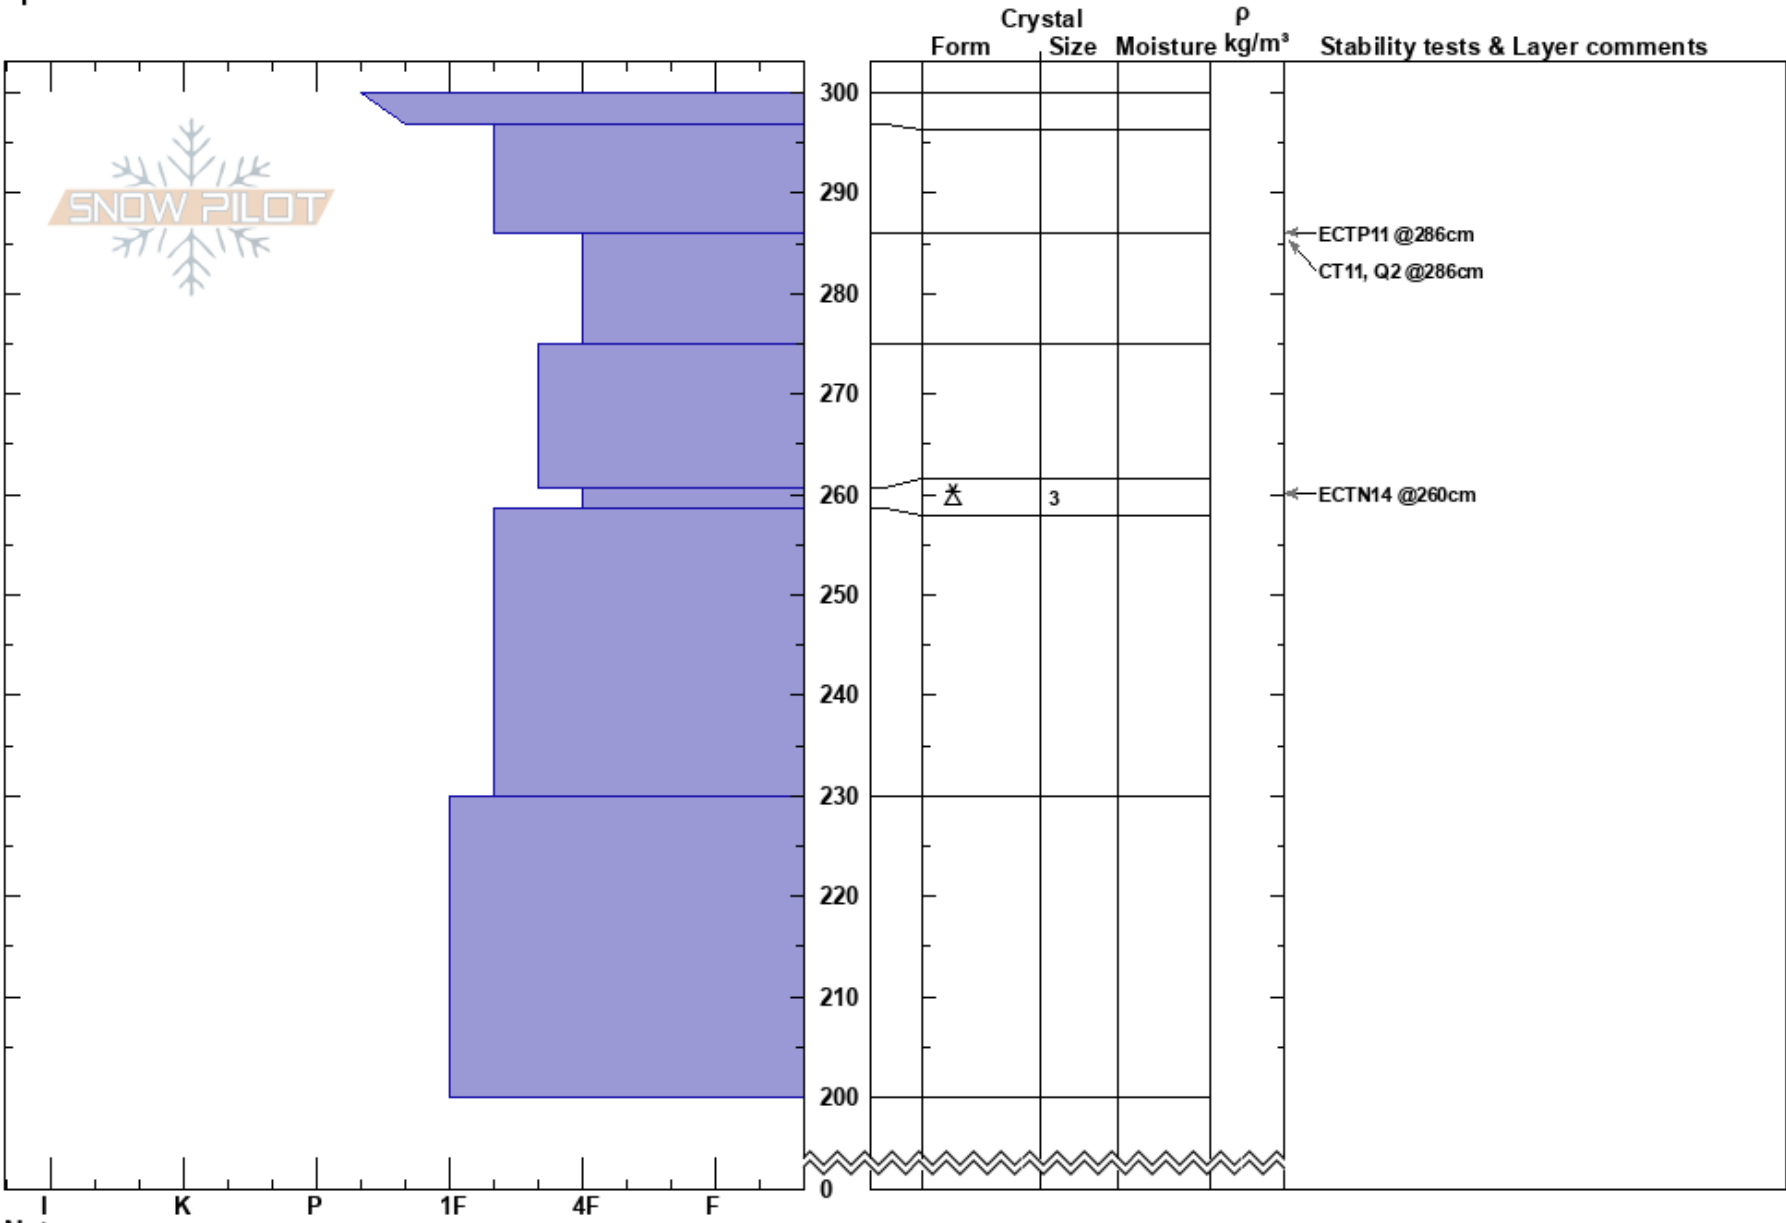

Snowslide Canyon
Kachina Peaks
AZ
Elevation: 11815 ft
Aspect: E
Specifics:

Jackson Hipple
03/29/2024 - 10:00am
Co-ord: 35.33203N, -111.67673W
Slope Angle: 35°
Wind Loading: yes

Stability: **HS:300**
Air Temperature: 1°C
Sky Cover: SCT
Precipitation: NO
Wind: SW Strong
260.6-258.6cm: Problematic layer