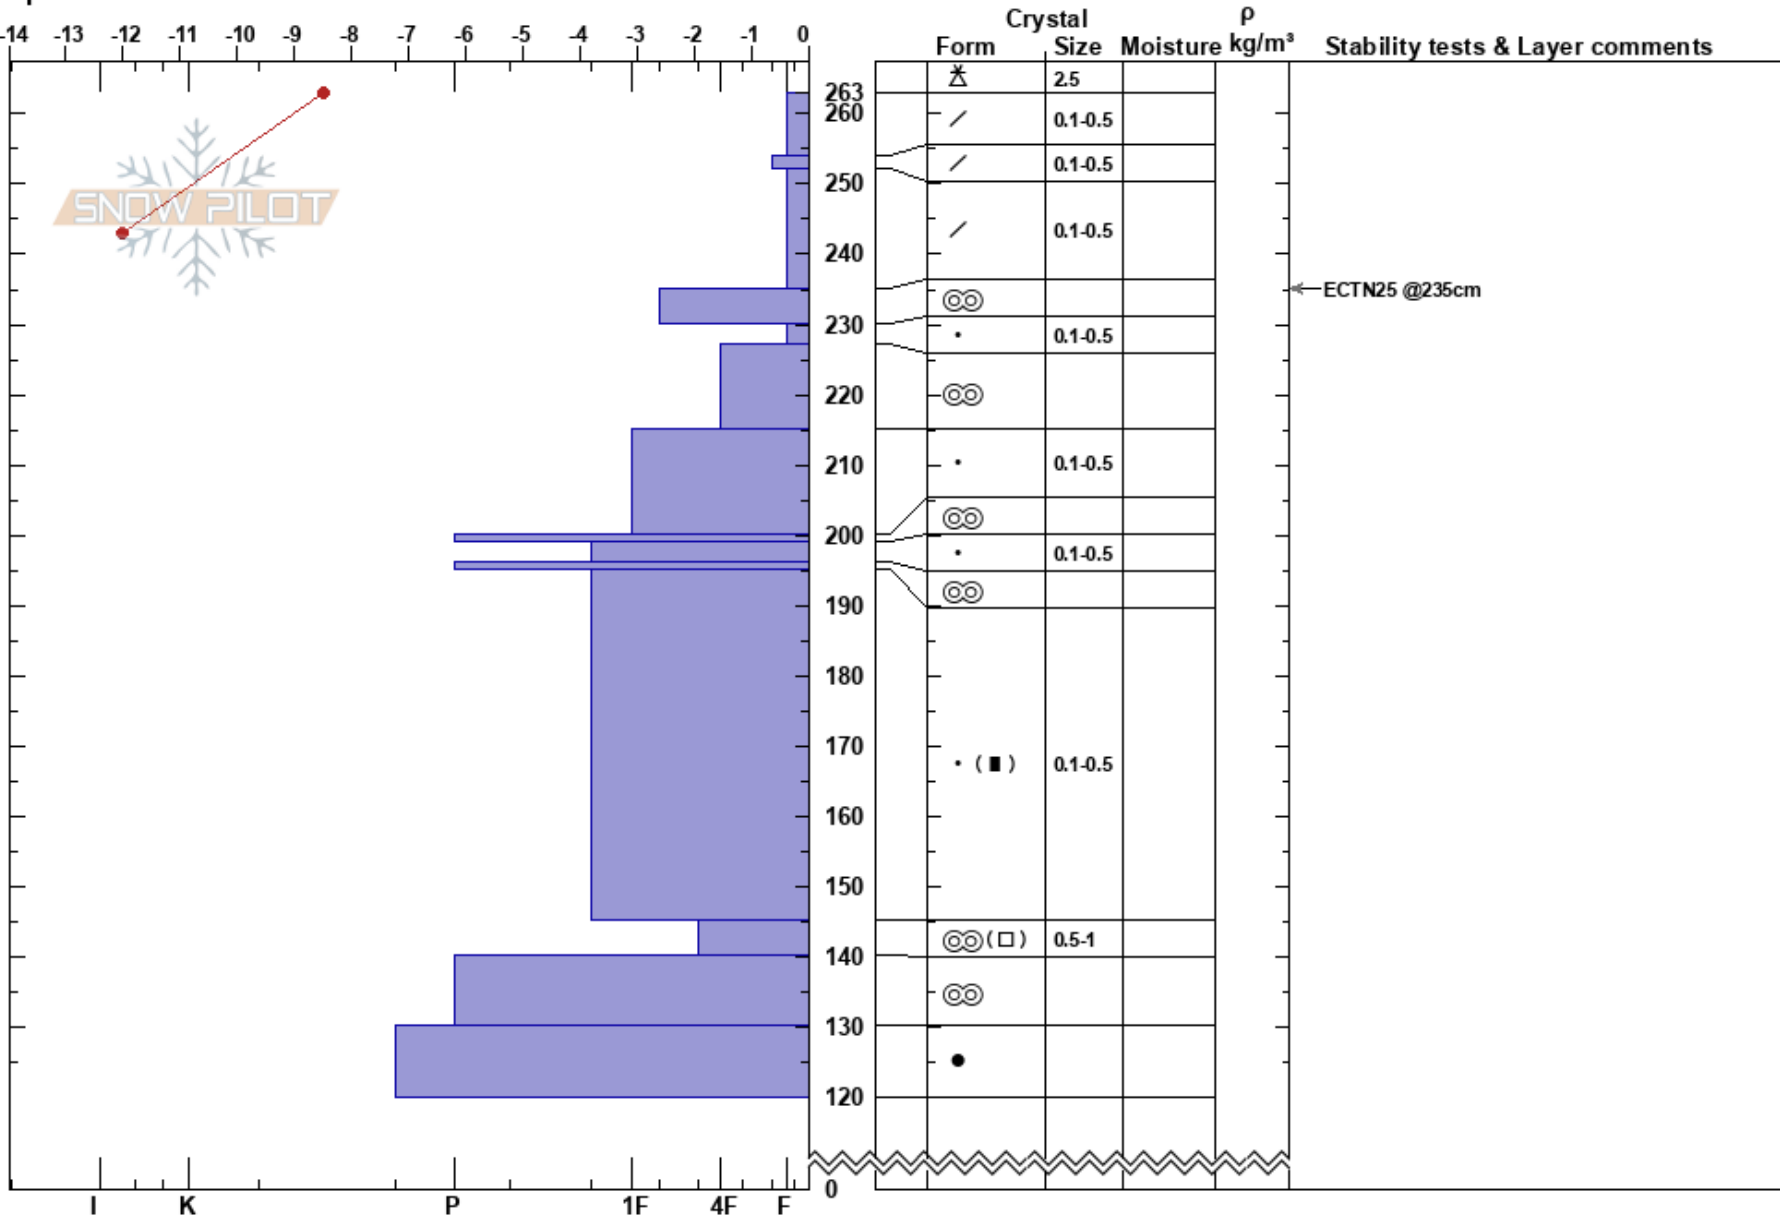

Gash N Bowl
 Bitterroot
 MT
 Elevation: 7921 ft
 Aspect: E
 Specifics:

Payton Schiff
 03/29/2024 - 1:17pm
 Co-ord: 11T 706900W 5144799N
 Slope Angle:
 Wind Loading: no

Stability:
 Air Temperature: -8°C
 Sky Cover: BKN
 Precipitation: NO
 Wind: N Calm

HS:263

Layer Notes:

Notes: