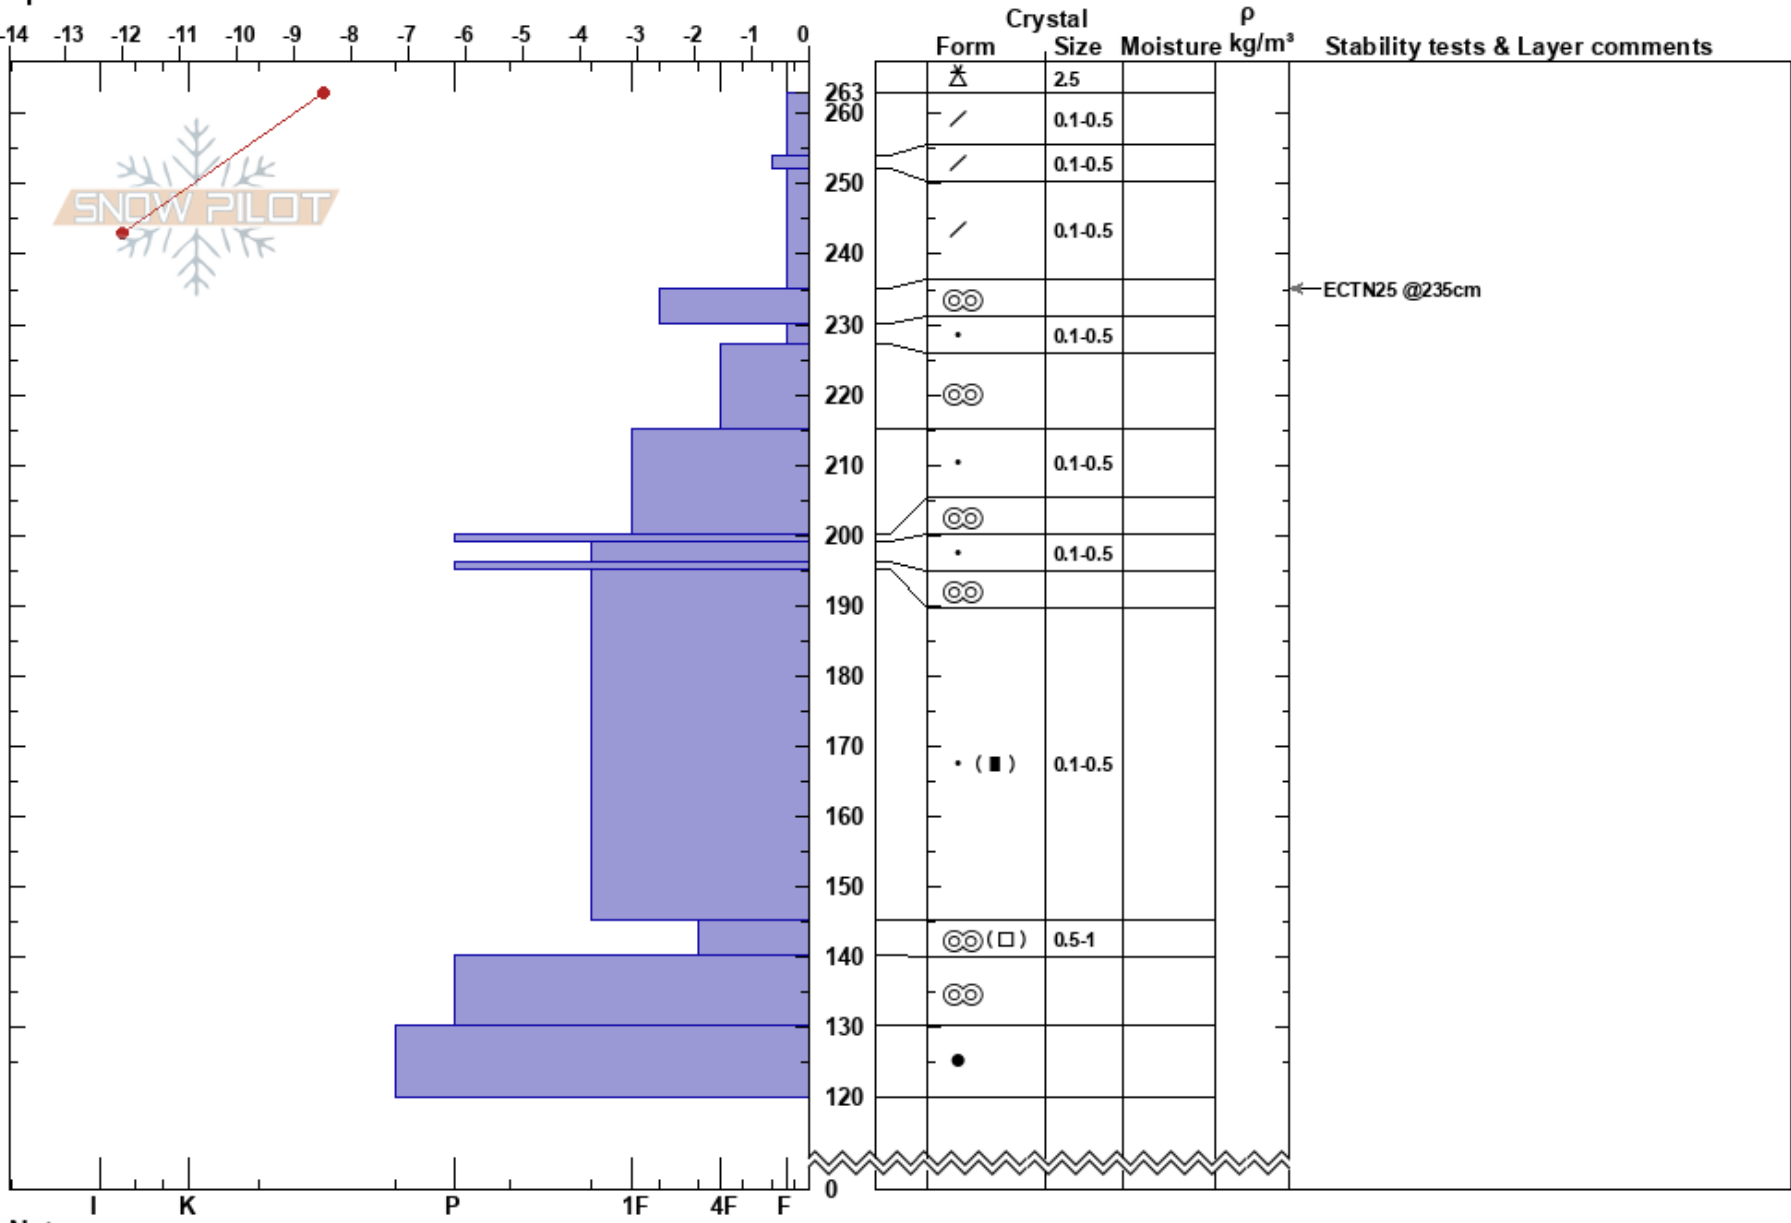

Gash N Bowl  
 Bitterroot  
 MT  
 Elevation: 7921 ft  
 Aspect: E  
 Specifics:

Payton Schiff  
 03/29/2024 - 1:17pm  
 Co-ord: 11T 706900W 5144799N  
 Slope Angle:  
 Wind Loading: no

Stability:  
 Air Temperature: -8°C  
 Sky Cover: BKN  
 Precipitation: NO  
 Wind: N Calm

HS:263

Layer Notes:

Notes: