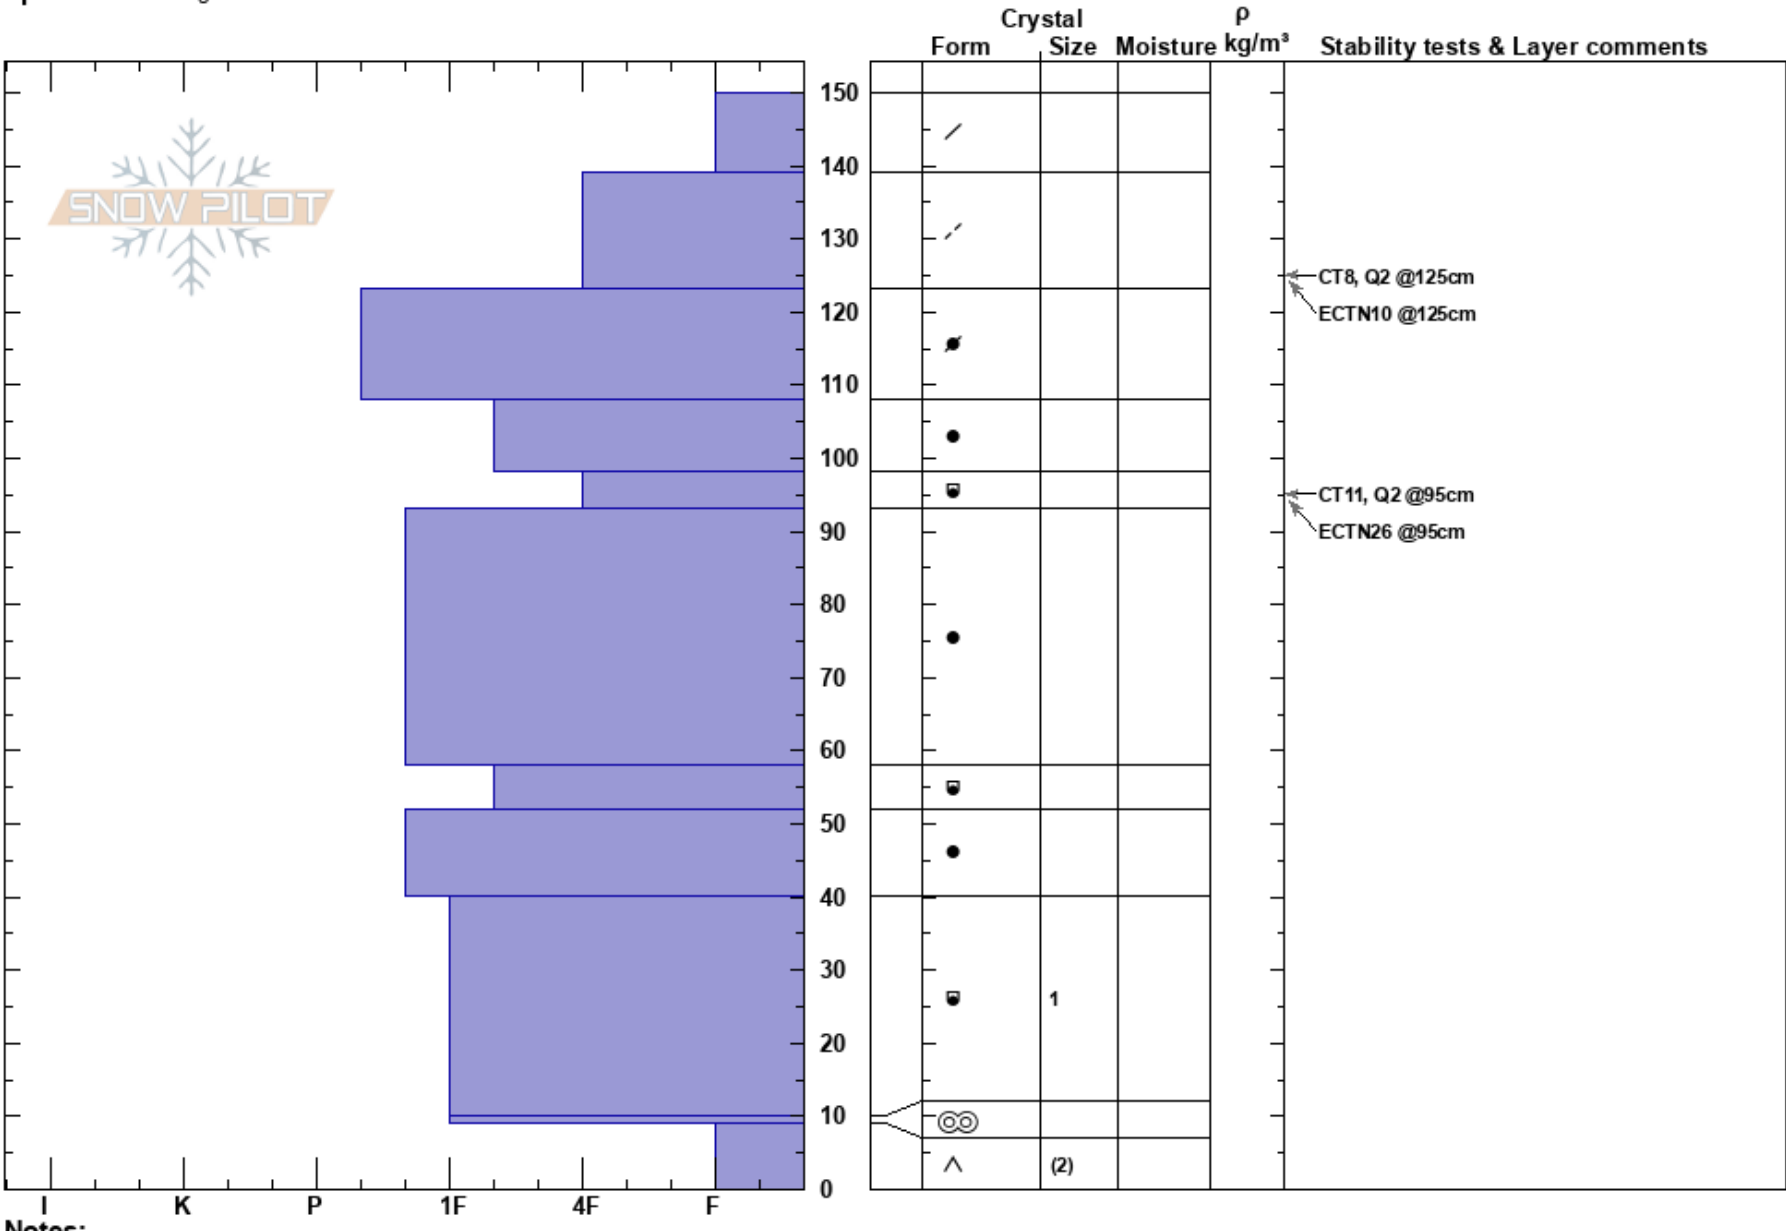

Catchers mitt left
 Madison Range-N
 MT
Elevation: 10250 ft
Aspect: 25°
Specifics: Pit dug in a Ski Area

Ryan Brubaker
 03/29/2024 - 11:50am
Co-ord:
Slope Angle: 44°
Wind Loading:

Stability:
Air Temperature:
Sky Cover: OVC
Precipitation: S-1
Wind: W Light Breeze
HS: 150
Layer Notes:
 98-93cm: Problematic layer