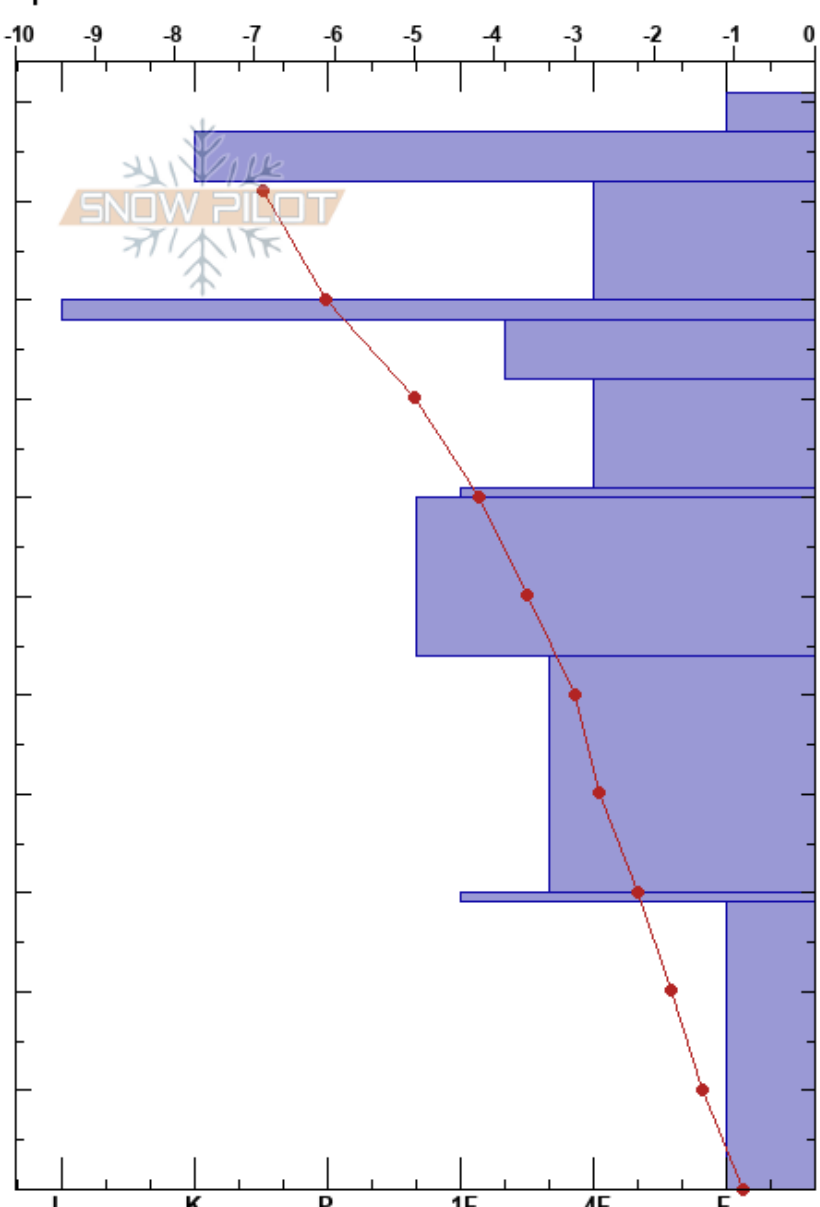

April Monthly Profile
 Purcell
 BC
 Elevation: 2340 m
 Aspect: NE
 Specifics:

Panorama Avalanche Office
 29/03/2024 - 10:00
 Co-ord:
 Slope Angle: 0°
 Wind Loading: no

Stability:
 Air Temperature: -5.5°C
 Sky Cover: BKN
 Precipitation: NO
 Wind: SW Light Breeze

Height (m)	Crystal		Moisture	ρ kg/m ³	Stability tests & Layer comments
	Form	Size			
111	+r	2			
	/	1	D	150	
	⊙		D	300	
100	/	1	D	260	
90	■		D		
	/	1	D	260	
80	□	1-2	D	270	
70	⊙		D		
				350	
60	□	2	D		
50				270	
40	□	3	D		
30	⊙		D		
				300	
10	^ (□)	5(5)	D		← CT25, SC @15cm
0					↙ CTN ↘ ECTX

Notes: Flat grassy study plot, Monthly profile, IS AG.
 90-88cm Discontinuous ice layer with columns above.