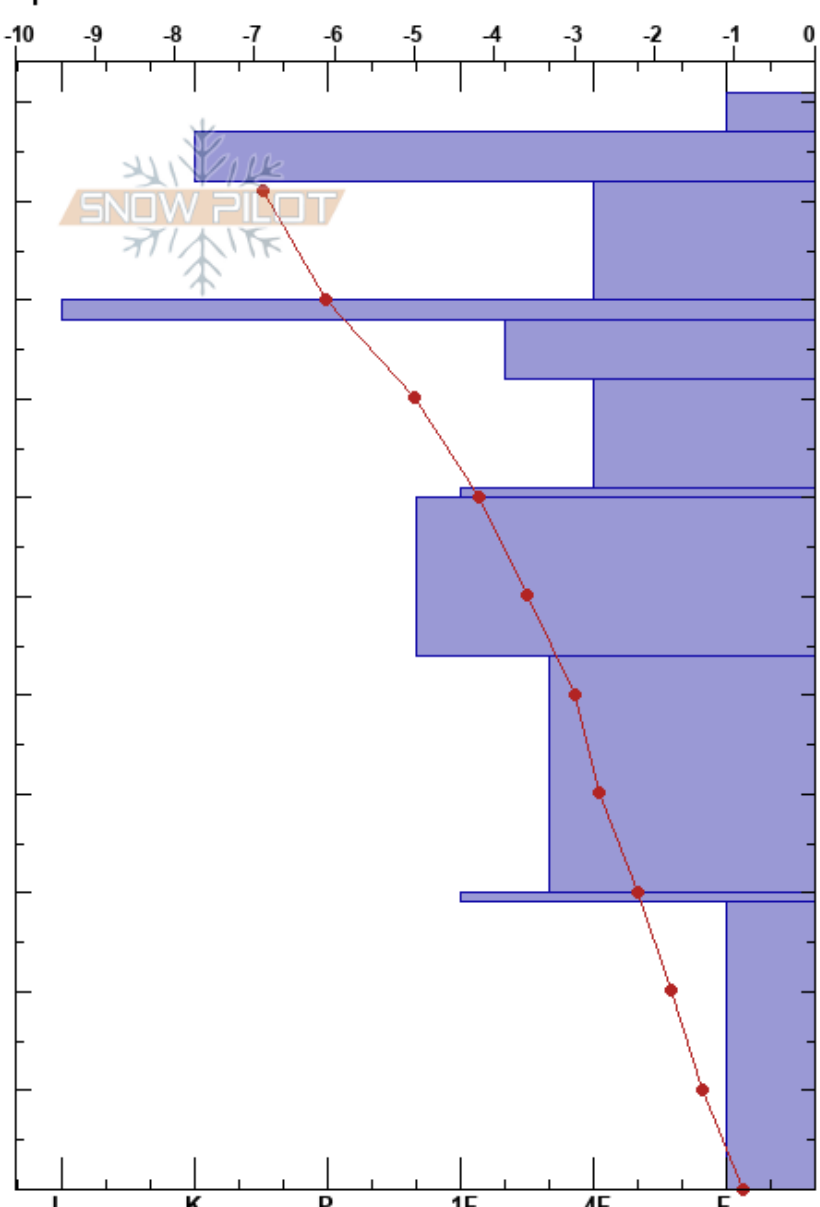

April Monthly Profile
 Purcell
 BC
 Elevation: 2340 m
 Aspect: NE
 Specifics:

Panorama Avalanche Office
 29/03/2024 - 10:00
 Co-ord:
 Slope Angle: 0°
 Wind Loading: no

Stability:
 Air Temperature: -5.5°C
 Sky Cover: BKN
 Precipitation: NO
 Wind: SW Light Breeze

Elevation (m)	Crystal		Moisture	ρ kg/m ³	Stability tests & Layer comments
	Form	Size			
111	+r	2			
	/	1	D	150	
	⊙		D	300	
100	/	1	D	260	
90	■		D		
	/	1	D	260	
80	□	1-2	D	270	
70	⊙		D		
				350	
60	□	2	D		
50				270	
40	□	3	D		
30	⊙		D		
				300	
10	△ (□)	5(5)	D		← CT25, SC @15cm
0					↙ CTN ↘ ECTX

Notes: Flat grassy study plot, Monthly profile, IS AG.
 90-88cm Discontinuous ice layer with columns above.