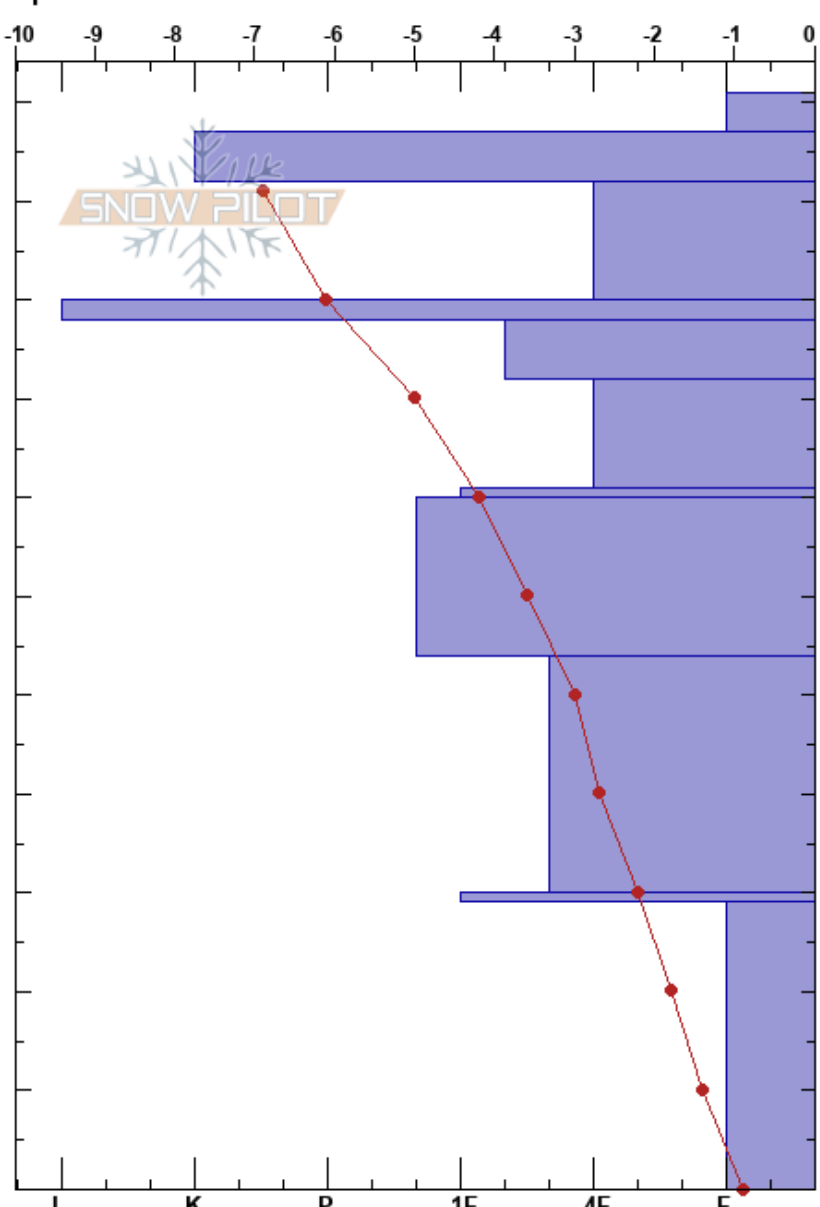

April Monthly Profile
 Purcell
 BC
 Elevation: 2340 m
 Aspect: NE
 Specifics:

Panorama Avalanche Office
 29/03/2024 - 10:00
 Co-ord:
 Slope Angle: 0°
 Wind Loading: no

Stability:
 Air Temperature: -5.5°C
 Sky Cover: BKN
 Precipitation: NO
 Wind: SW Light Breeze

Height (m)	Crystal		Moisture	ρ kg/m ³	Stability tests & Layer comments
	Form	Size			
111	+r	2			
	/	1	D	150	
	⊙		D	300	
100	/	1	D	260	
90	■		D		
	/	1	D	260	
80	□	1-2	D	270	
70	⊙		D		
				350	
60	□	2	D		
50				270	
40	□	3	D		
30	⊙		D		
				300	
10	△ (□)	5(5)	D		← CT25, SC @15cm
0					↙ CTN ↘ ECTX

Notes: Flat grassy study plot, Monthly profile, IS AG.
 90-88cm Discontinuous ice layer with columns above.