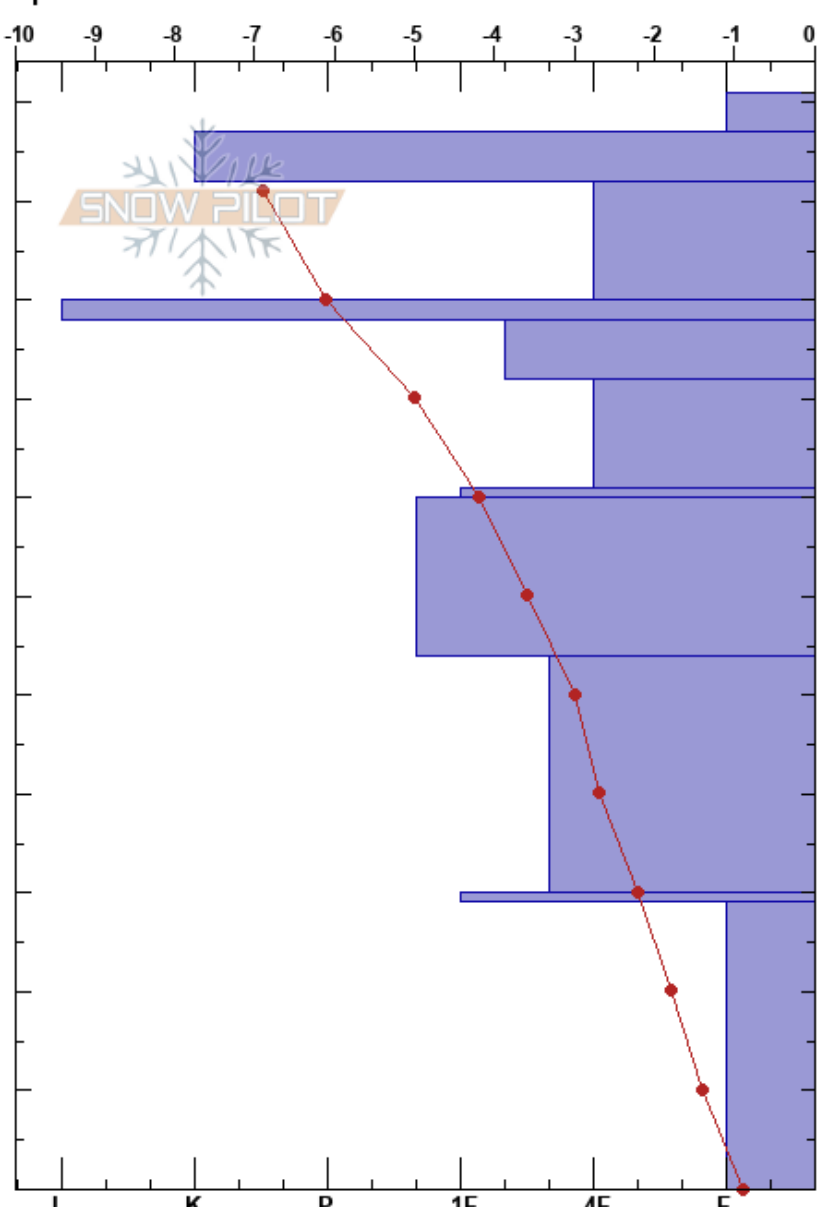

April Monthly Profile
 Purcell
 BC
 Elevation: 2340 m
 Aspect: NE
 Specifics:

Panorama Avalanche Office
 29/03/2024 - 10:00
 Co-ord:
 Slope Angle: 0°
 Wind Loading: no

Stability:
 Air Temperature: -5.5°C
 Sky Cover: BKN
 Precipitation: NO
 Wind: SW Light Breeze

Form	Crystal Size	Moisture	ρ kg/m ³	Stability tests & Layer comments
+r	2			
/	1	D	150	
⊙		D	300	
/	1	D	260	
■		D	260	
/	1	D	270	
□	1-2	D	270	
⊙		D	350	
□	2	D	270	
□	3	D	270	
⊙		D	300	
^ (□)	5(5)	D		← CT25, SC @15cm

Notes: Flat grassy study plot, Monthly profile, IS AG.
 90-88cm Discontinuous ice layer with columns above.

CTN
 ECTX