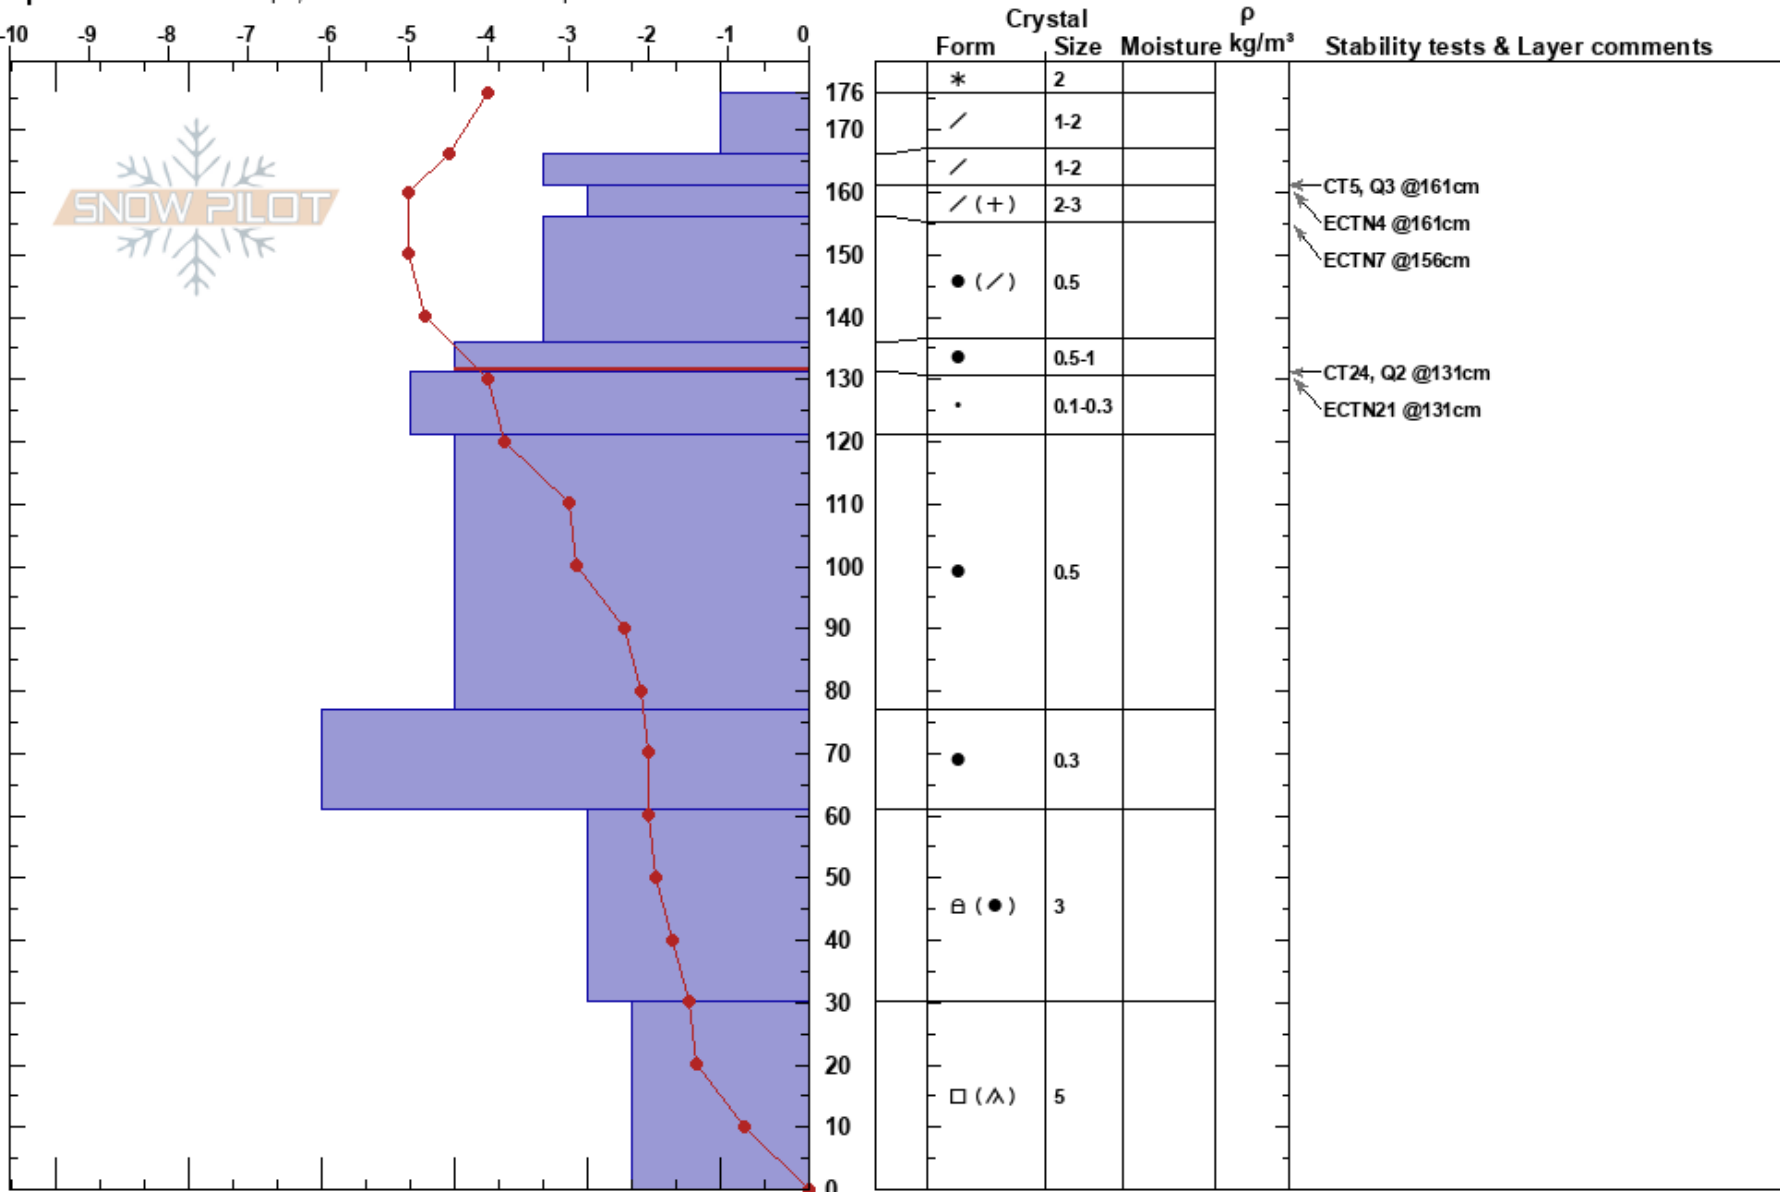

YC Phase 3  
 Madison Range-N  
 MT  
 Elevation: 9553 ft  
 Aspect: 357°

Lindsay Wichman  
 03/29/2024 - 12:30am  
 Co-ord: 45.19900N, -111.44071W  
 Slope Angle: 15°  
 Wind Loading:

Stability: Good  
 Air Temperature: -5°C  
 Sky Cover: BKN  
 Precipitation: NO  
 Wind: Calm

HS:176  
 PF:35  
 PS: 15  
 136-131cm: Problematic layer

Specifics: We skied slope; Snowmobile tracks on slope

Notes: Pit dug outside of the resort by Lindsay Wichman and Jordan Allen in an area representative of the backcountry. Snowmobile traffic nearby. Grom score 6.