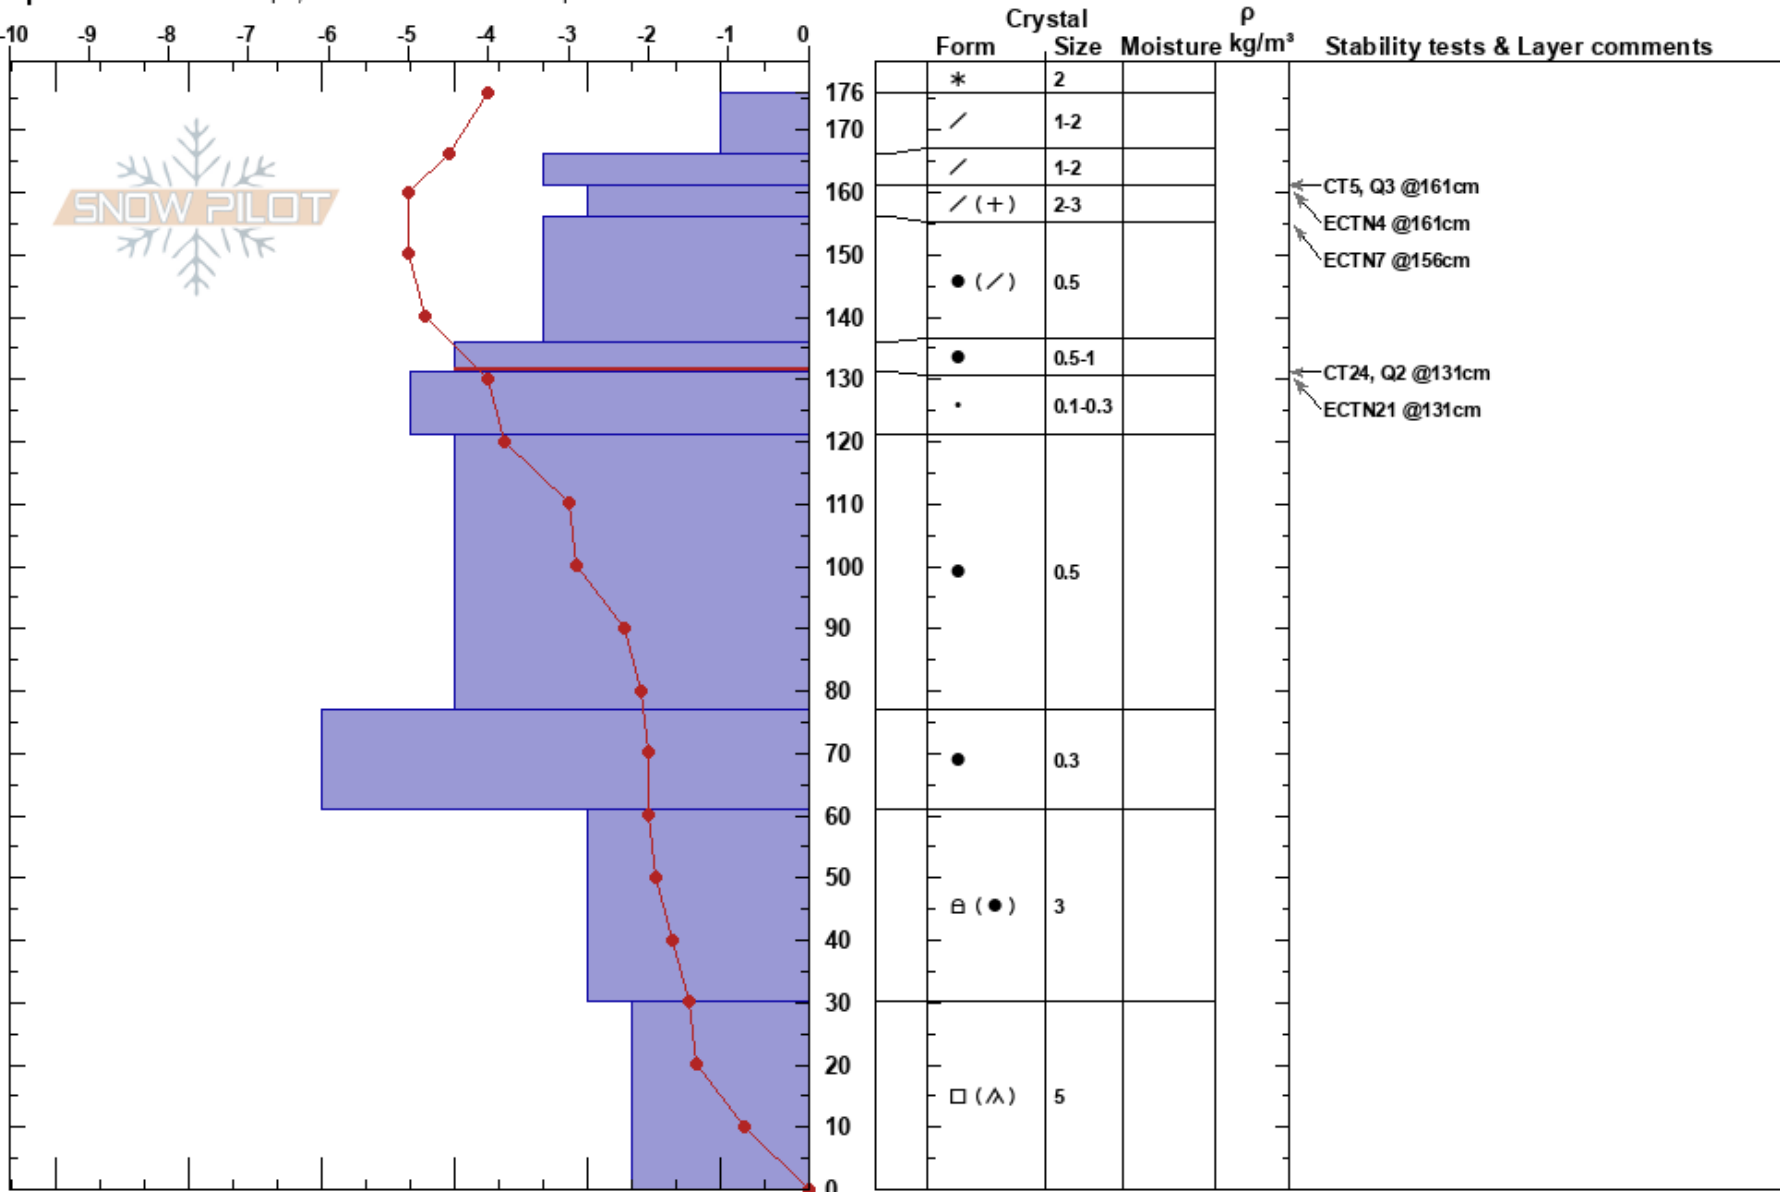

YC Phase 3
 Madison Range-N
 MT
 Elevation: 9553 ft
 Aspect: 357°

Lindsay Wichman
 03/29/2024 - 12:30am
 Co-ord: 45.19900N, -111.44071W
 Slope Angle: 15°
 Wind Loading:

Stability: Good
 Air Temperature: -5°C
 Sky Cover: BKN
 Precipitation: NO
 Wind: Calm

HS:176
 PF:35
 PS: 15
 136-131cm:Problematic layer

Specifics: We skied slope; Snowmobile tracks on slope

Notes: Pit dug outside of the resort by Lindsay Wichman and Jordan Allen in an area representative of the backcountry. Snowmobile traffic nearby. Grom score 6.