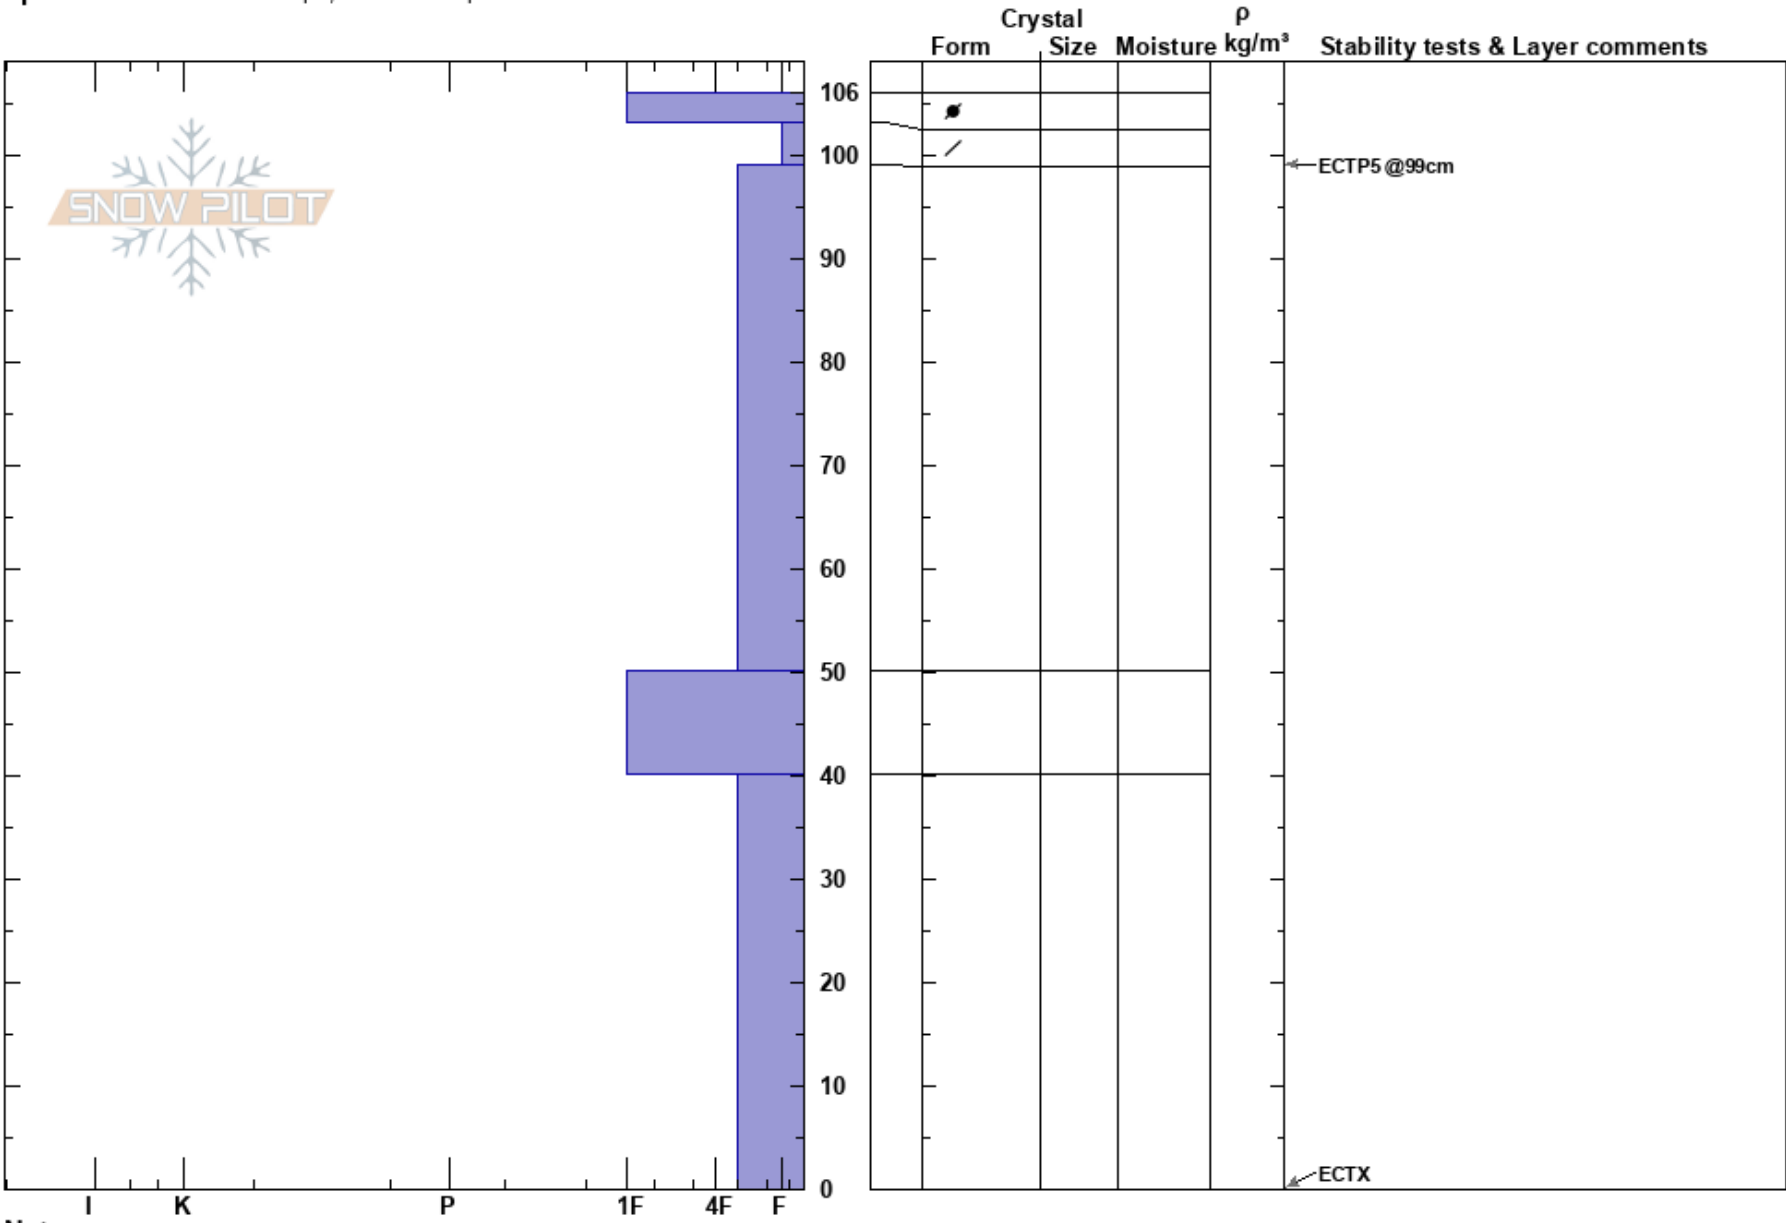

No Name Bench NE ATL Austin DiVesta
 Berthoud Pass 03/28/2024 - 1:00pm
 CO Co-ord: 39.79757N, -105.79887W
 Elevation: 12100 ft Slope Angle: 20°
 Aspect: NE Wind Loading: previous
 Specifics: Ski tracks on slope; We skied slope

Stability: Good HS:106 Layer Notes:
 Air Temperature:
 Sky Cover: SCT
 Precipitation:
 Wind: SW Moderate

Notes: