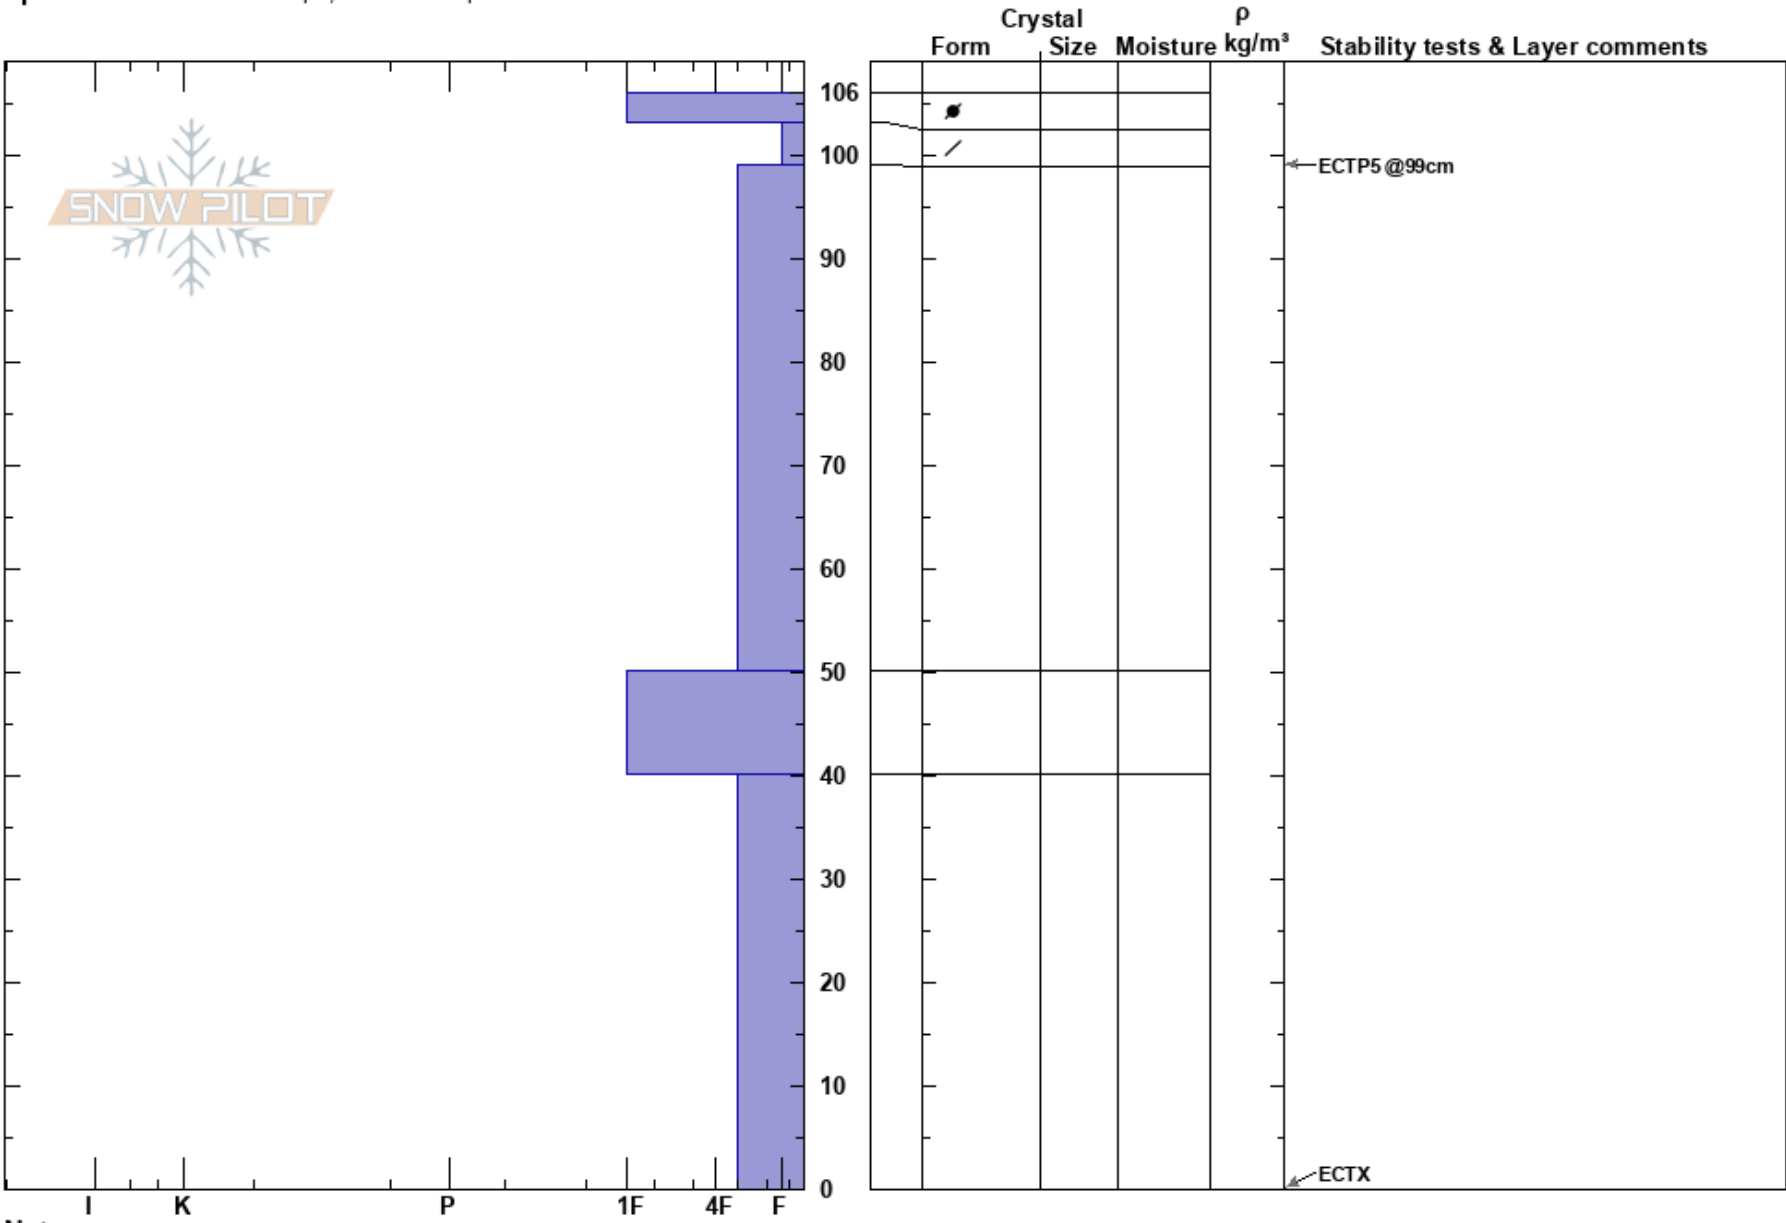

No Name Bench NE ATL Austin DiVesta
 Berthoud Pass 03/28/2024 - 1:00pm
 CO Co-ord: 39.79757N, -105.79887W
 Elevation: 12100 ft Slope Angle: 20°
 Aspect: NE Wind Loading: previous
 Specifics: Ski tracks on slope; We skied slope

Stability: Good HS:106 Layer Notes:
 Air Temperature:
 Sky Cover: SCT
 Precipitation:
 Wind: SW Moderate

Notes:

I K P 1F 4F F