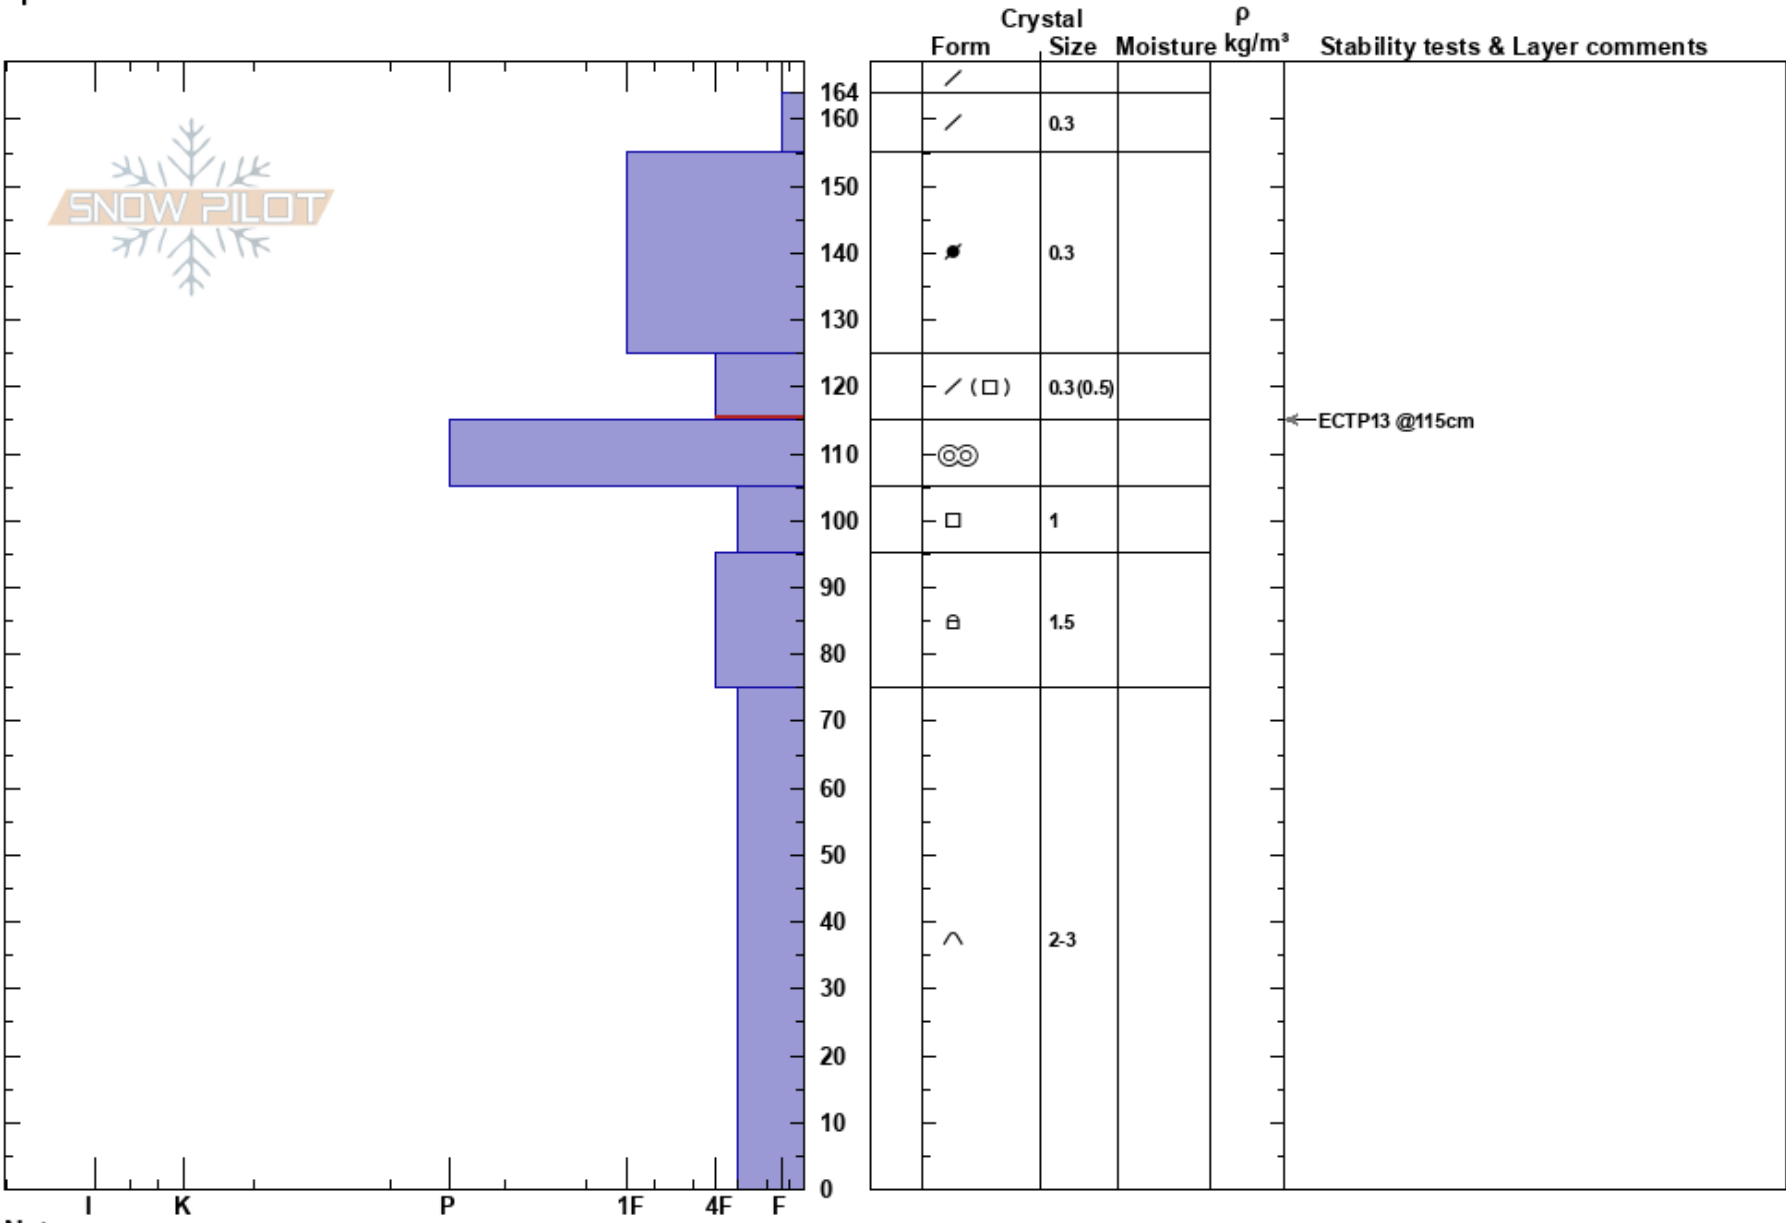

Russel SE ATL
 Berthoud Pass
 CO
Elevation: 12000 ft
Aspect: SE
Specifics:

Austin DiVesta
 03/28/2024 - 12:00pm
Co-ord: 39.80187N, -105.79202W
Slope Angle: 35°
Wind Loading: previous

Stability: Fair
Air Temperature:
Sky Cover: FEW
Precipitation: NO
Wind: SW Moderate

HS: 164
Layer Notes:
 125-115cm: Problematic layer

Notes: