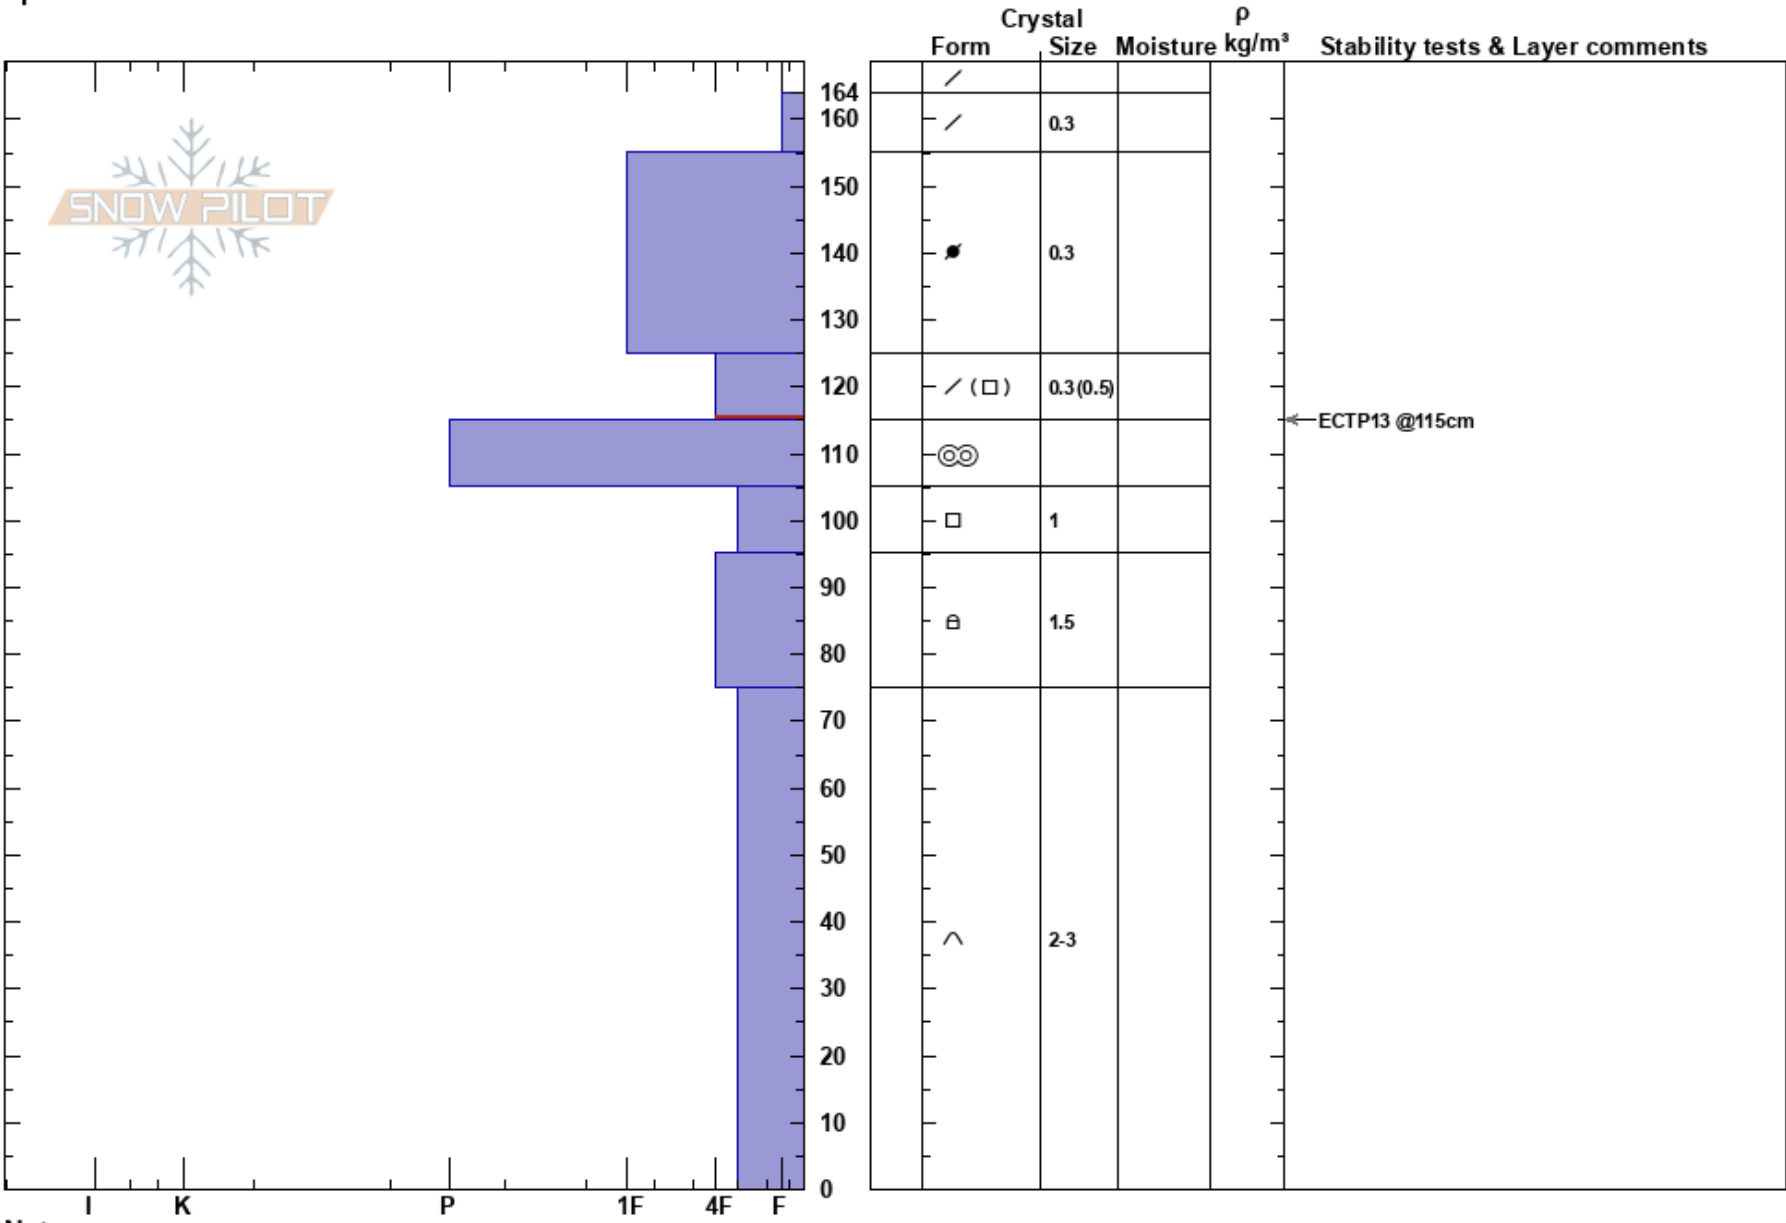

Russel SE ATL  
 Berthoud Pass  
 CO  
**Elevation:** 12000 ft  
**Aspect:** SE  
**Specifics:**

Austin DiVesta  
 03/28/2024 - 12:00pm  
**Co-ord:** 39.80187N, -105.79202W  
**Slope Angle:** 35°  
**Wind Loading:** previous

**Stability:** Fair  
**Air Temperature:**  
**Sky Cover:** FEW  
**Precipitation:** NO  
**Wind:** SW Moderate

**HS:** 164  
**Layer Notes:**  
 125-115cm: Problematic layer

Notes: