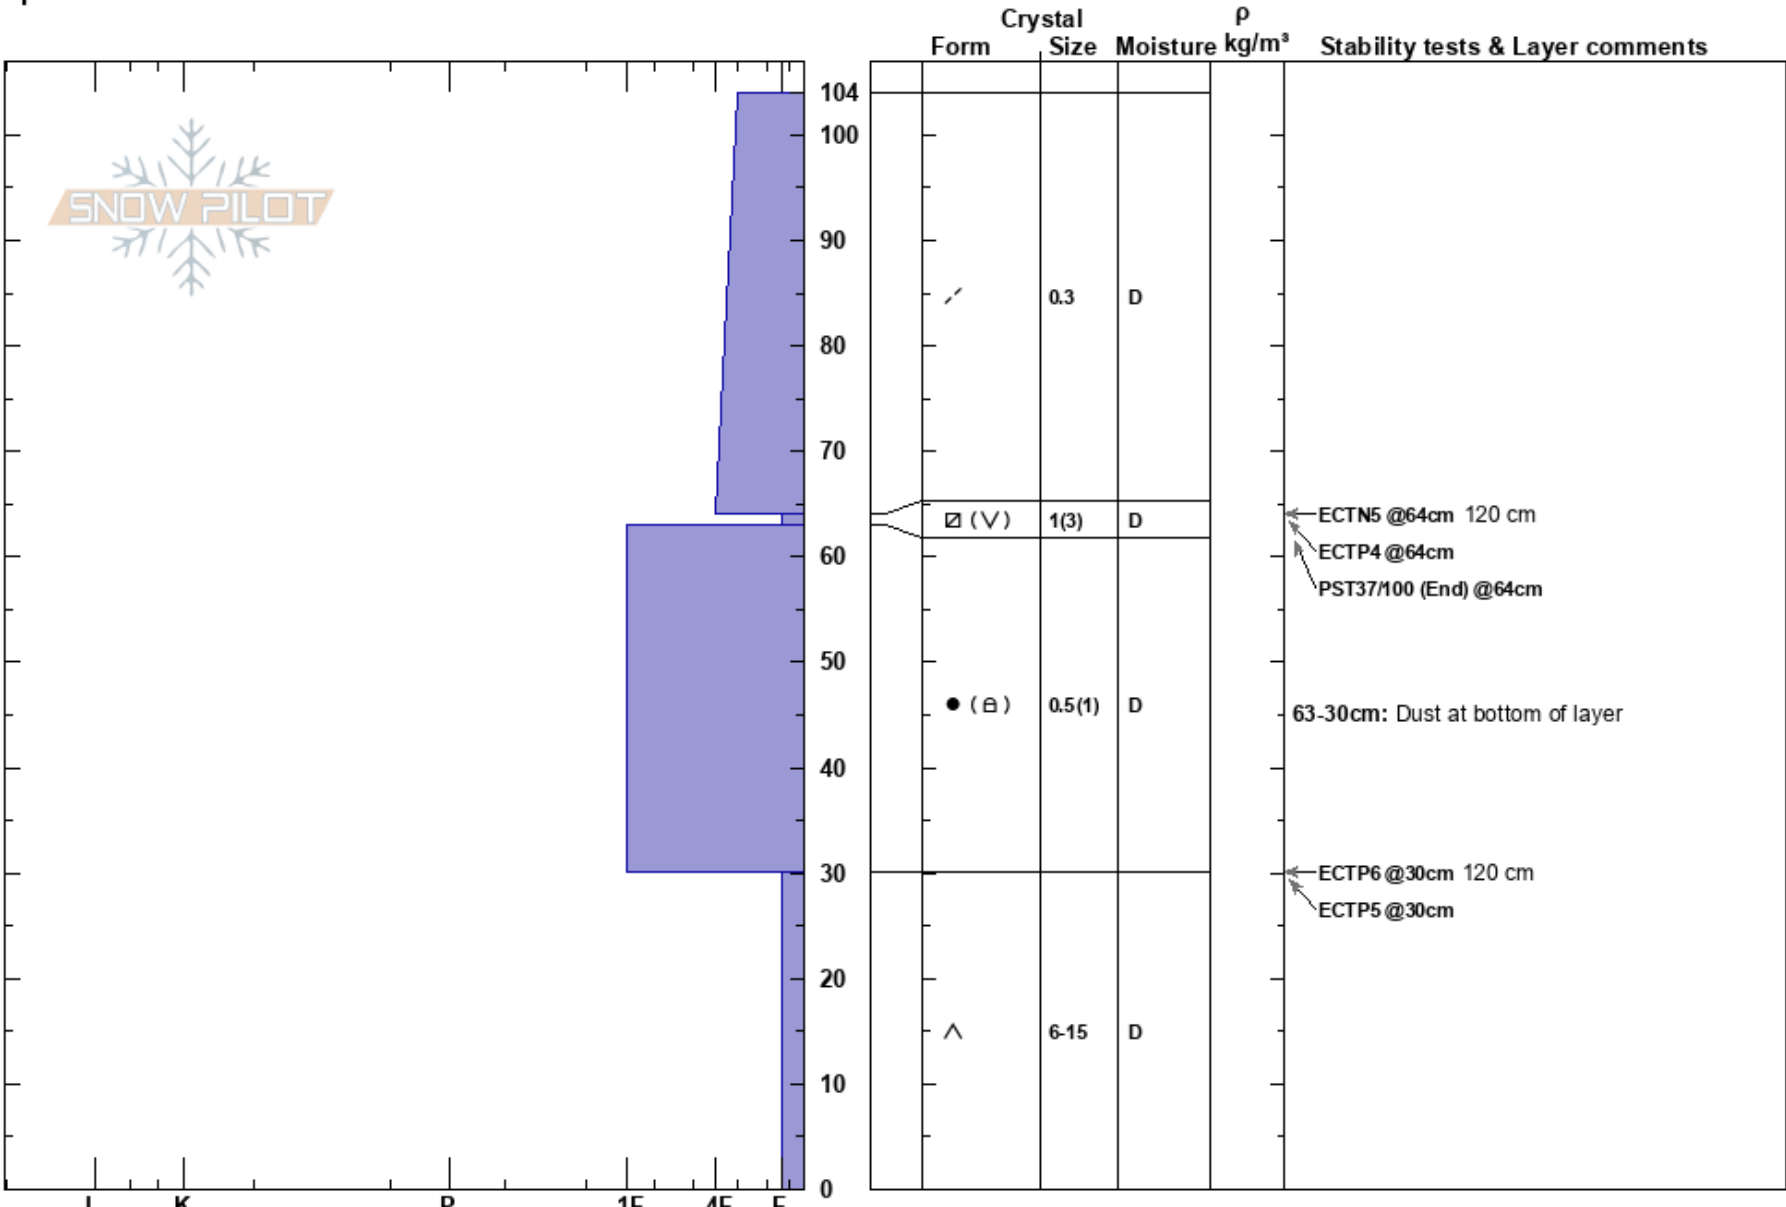

NTL Star Bowl
 Elk Mountains
 CO
Elevation: 11419 ft
Aspect: 355°
Specifics:

Dylan Craaybeek
 03/28/2024 - 12:00pm
Co-ord: 13S 344130E 4317860N
Slope Angle: 38°
Wind Loading:

Stability:
Air Temperature:
Sky Cover: SCT
Precipitation: NO
Wind: SW Moderate

HS:104
PF:90
PS:20
 64-63cm: Problematic layer
 63-30cm: Dust at bottom of layer

Notes: This slope is much shallower than most of the surrounding slopes.