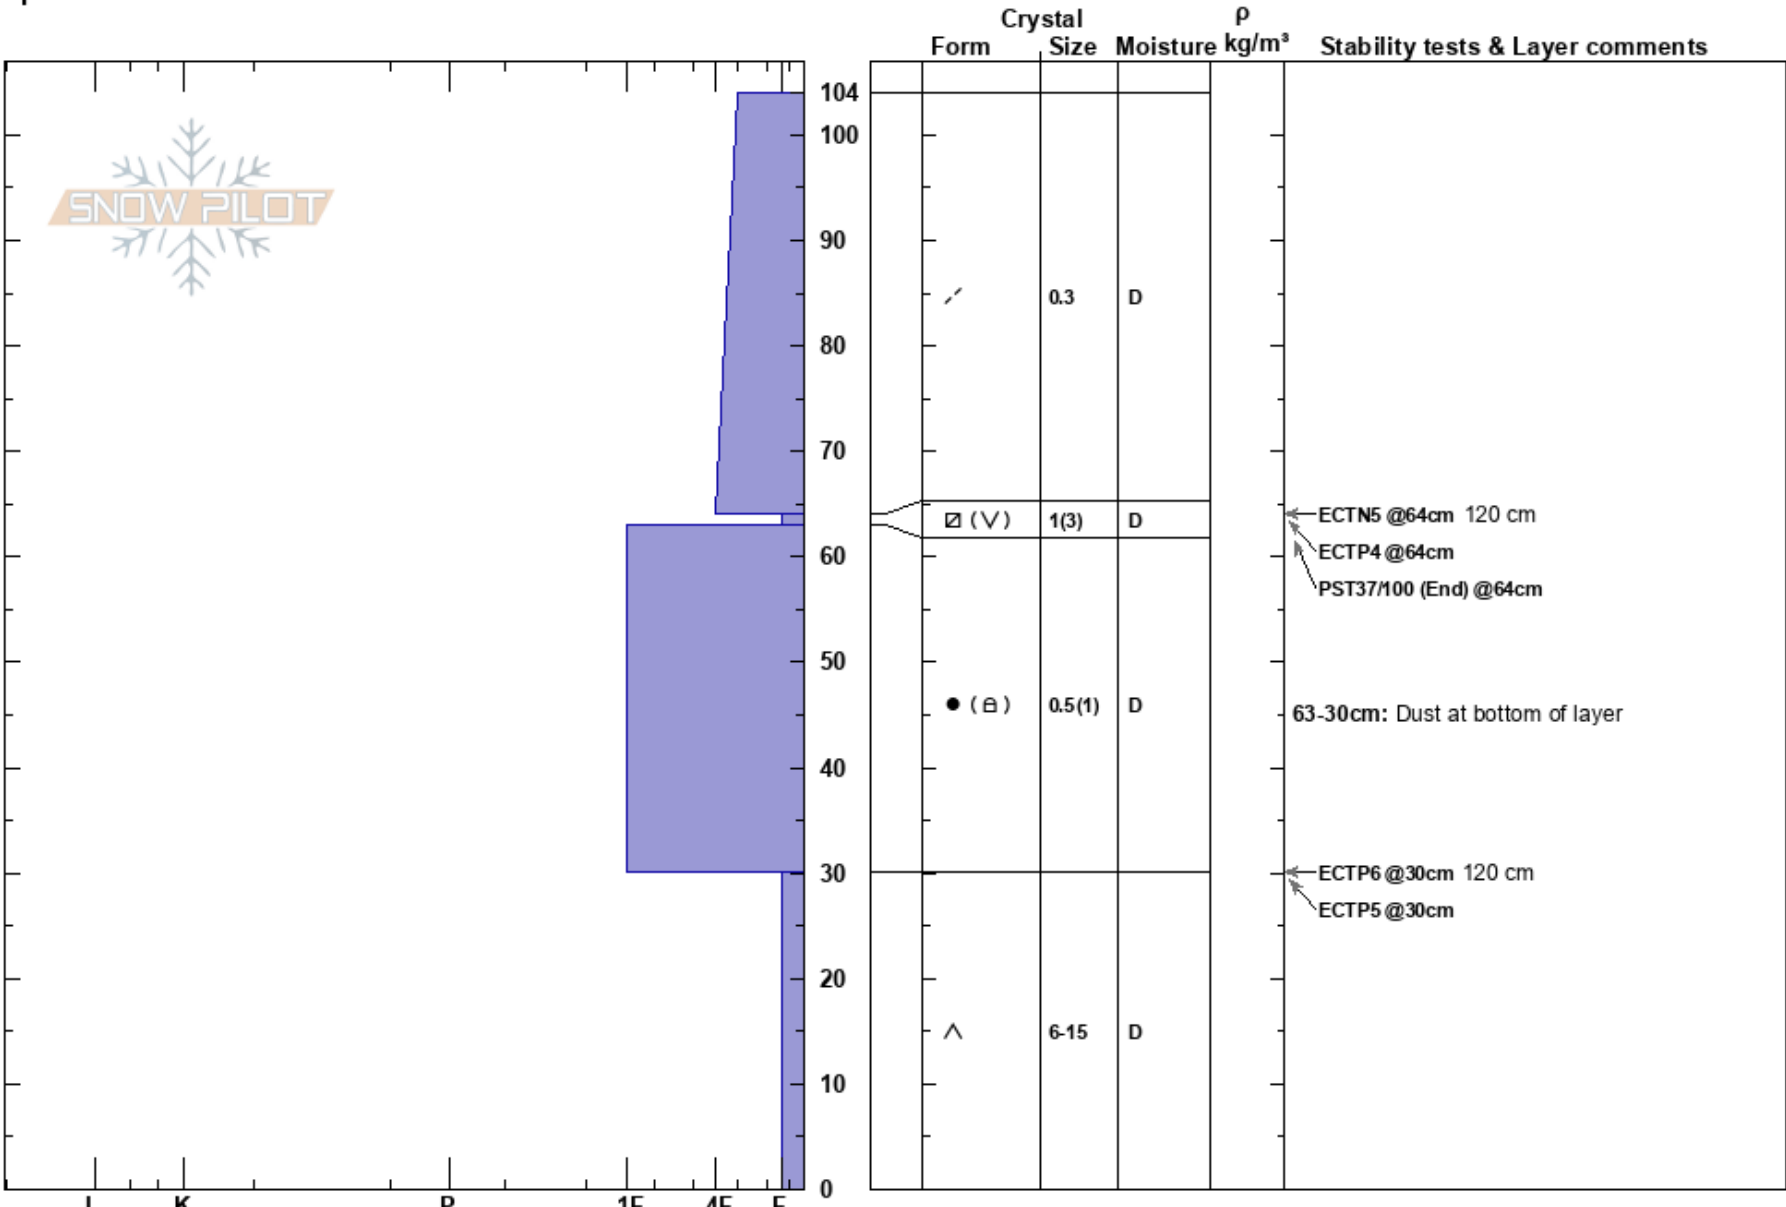

NTL Star Bowl  
 Elk Mountains  
 CO  
**Elevation:** 11419 ft  
**Aspect:** 355°  
**Specifics:**

Dylan Craaybeek  
 03/28/2024 - 12:00pm  
**Co-ord:** 13S 344130E 4317860N  
**Slope Angle:** 38°  
**Wind Loading:**

**Stability:**  
**Air Temperature:**  
**Sky Cover:** SCT  
**Precipitation:** NO  
**Wind:** SW Moderate

**HS:**104  
**PF:**90  
**PS:**20  
 64-63cm: Problematic layer  
 63-30cm: Dust at bottom of layer

**Notes:** This slope is much shallower than most of the surrounding slopes.