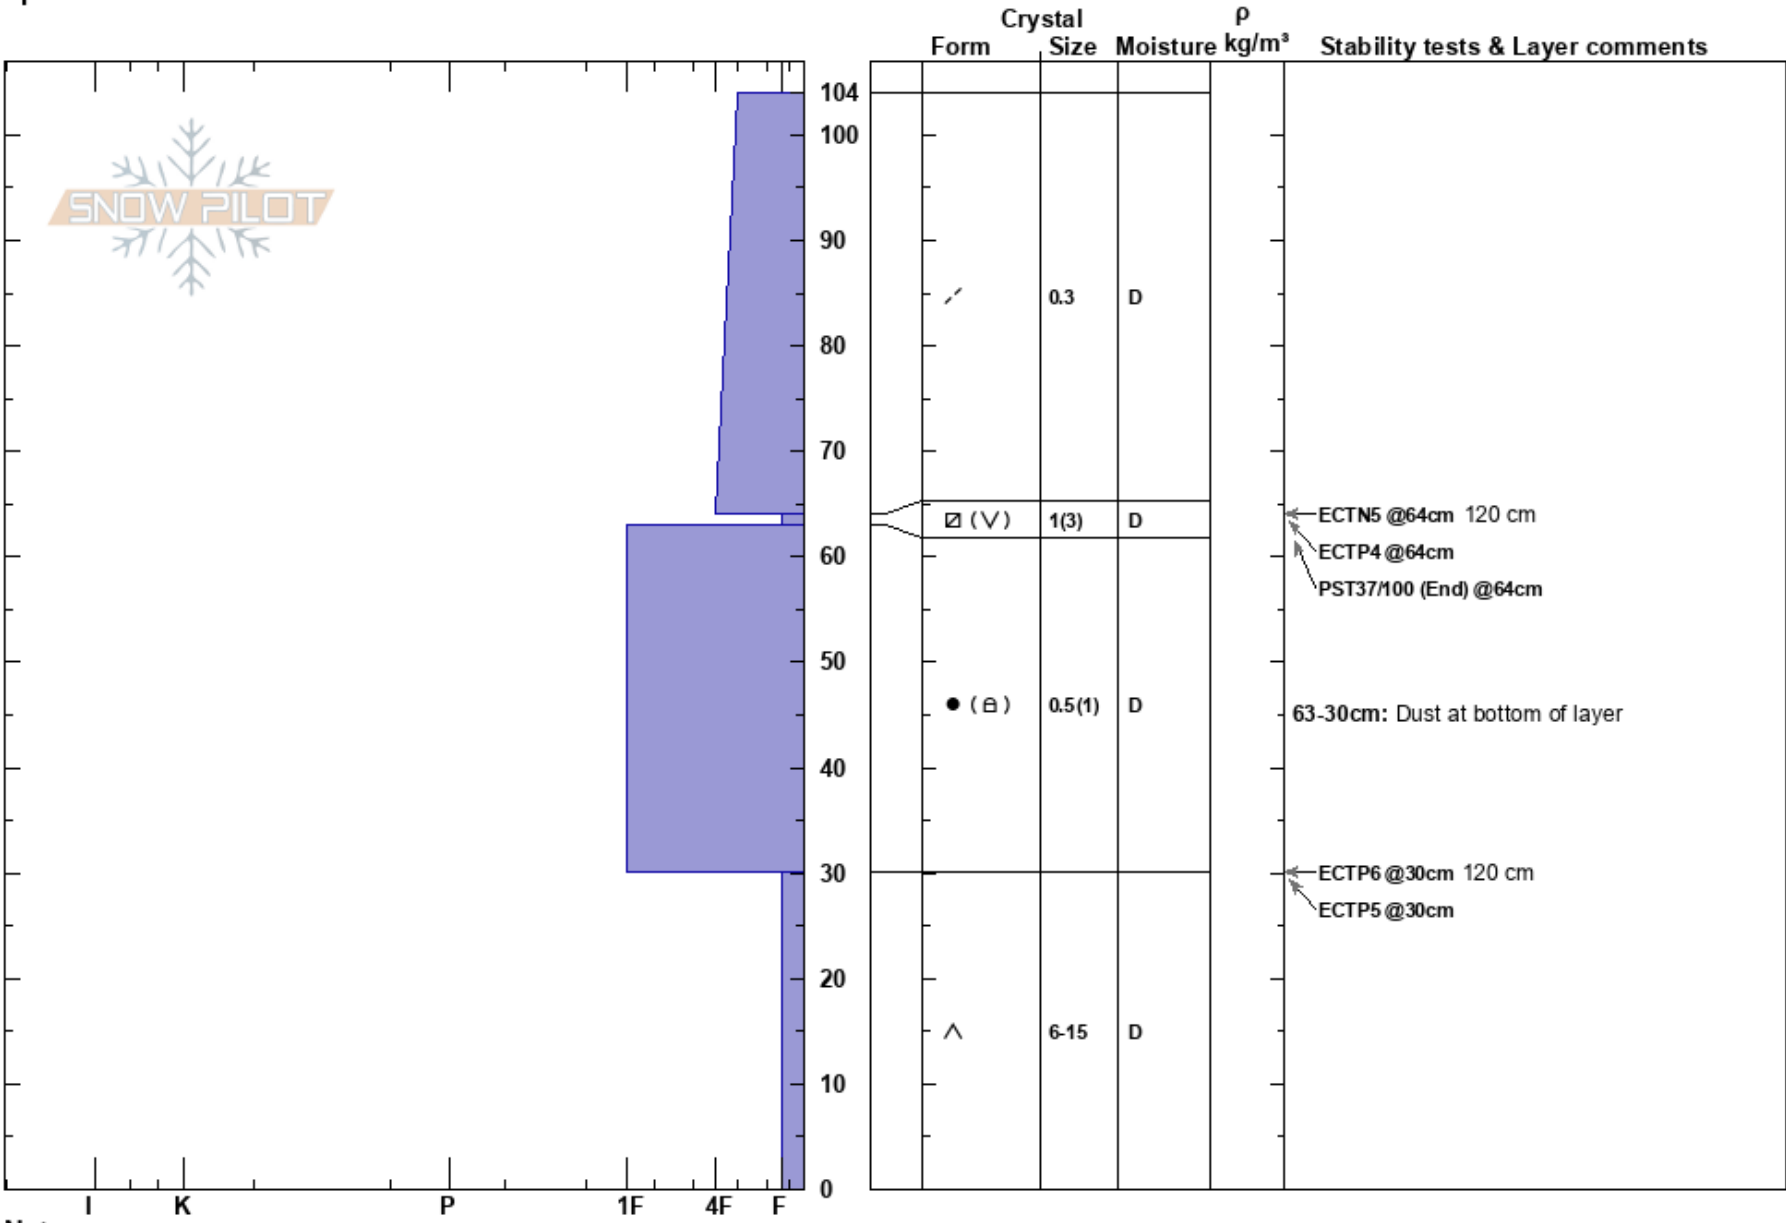

NTL Star Bowl  
 Elk Mountains  
 CO  
**Elevation:** 11419 ft  
**Aspect:** 355°  
**Specifics:**

Dylan Craaybeek  
 03/28/2024 - 12:00pm  
**Co-ord:** 13S 344130E 4317860N  
**Slope Angle:** 38°  
**Wind Loading:**

**Stability:**  
**Air Temperature:**  
**Sky Cover:** SCT  
**Precipitation:** NO  
**Wind:** SW Moderate

**HS:**104  
**PF:**90  
**PS:**20  
 64-63cm: Problematic layer  
 63-30cm: Dust at bottom of layer

**Notes:** This slope is much shallower than most of the surrounding slopes.