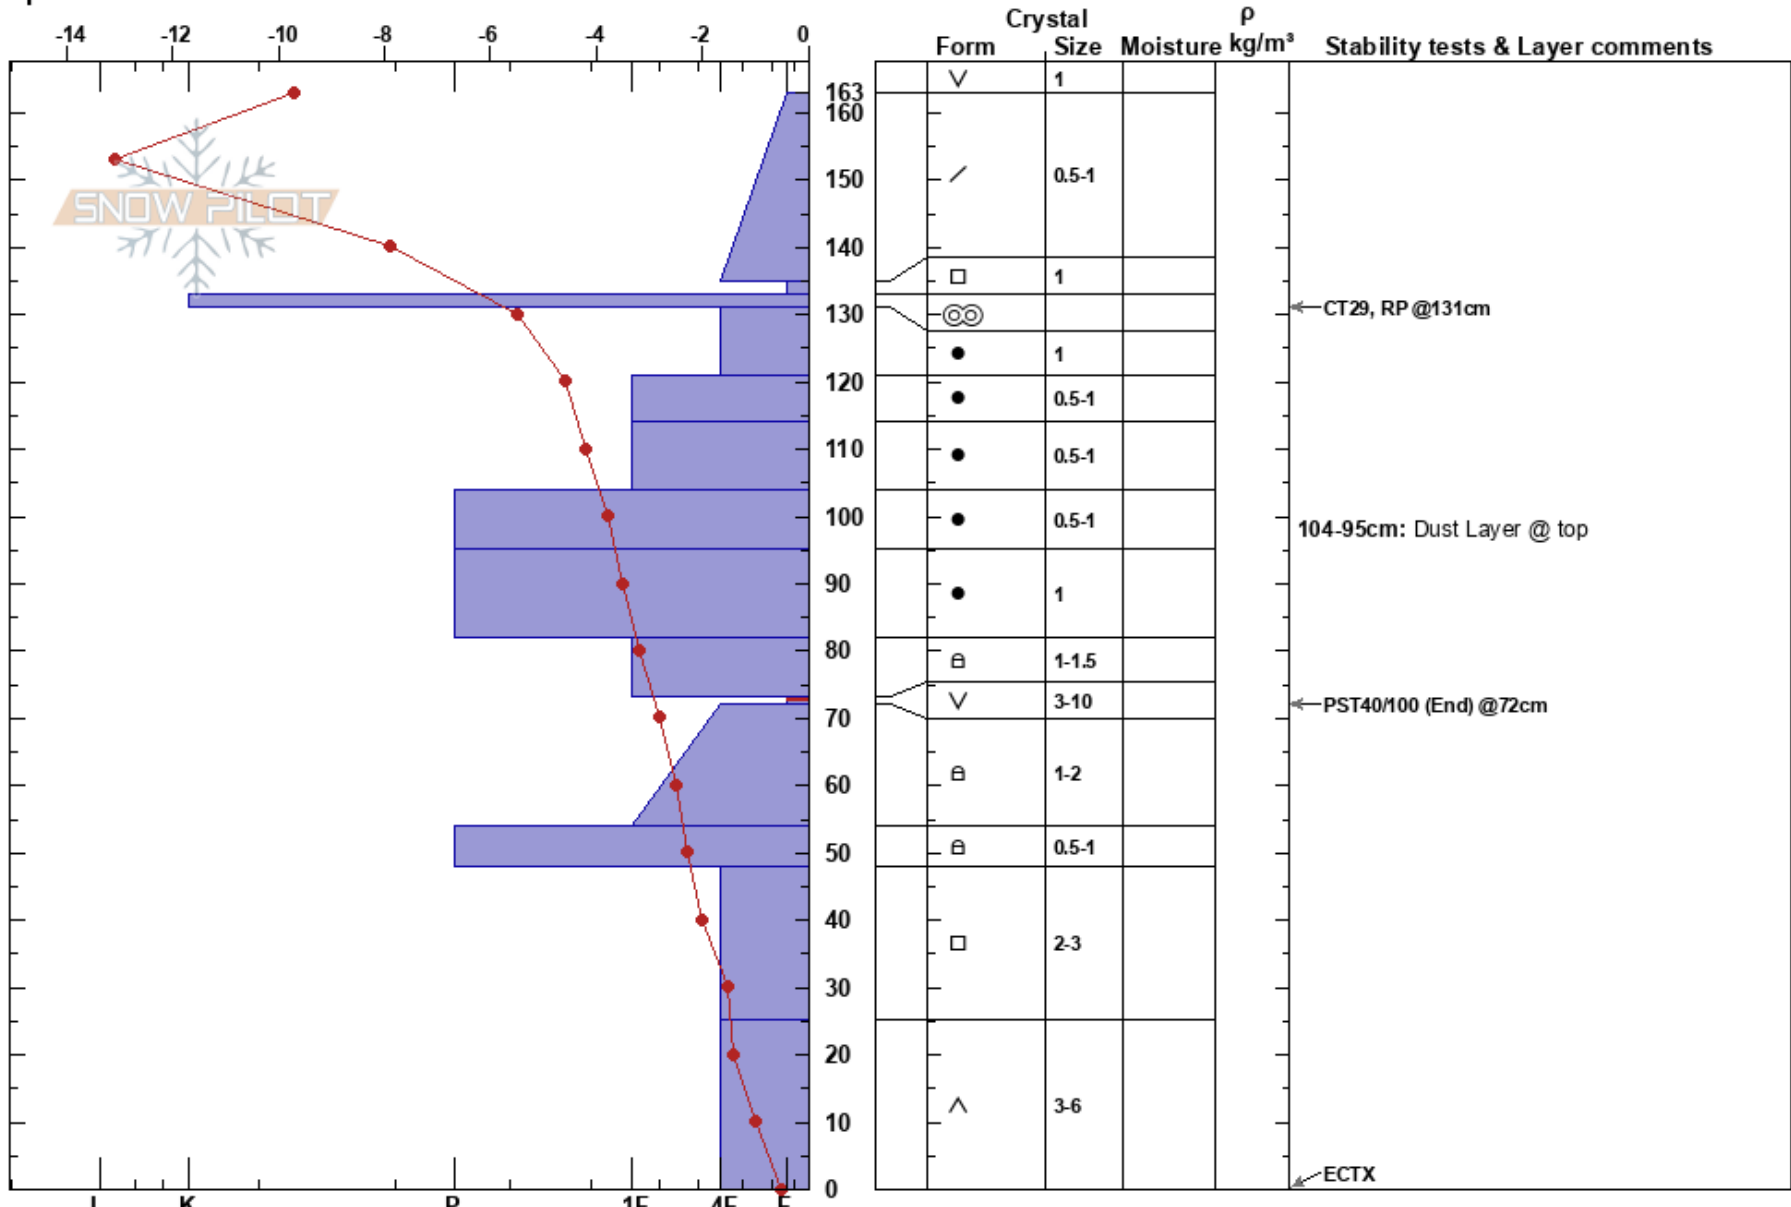

Mt Arkansas BTL
 Sawatch
 CO
 Elevation: 11468 ft
 Aspect: 357°
 Specifics:

Ethan Kirk
 03/28/2024 - 9:00am
 Co-ord: 13S 398102E 4356651N
 Slope Angle: 4°
 Wind Loading: no

Stability: **HS:163**
 Air Temperature: -5.2°C **PF:30**
 Sky Cover: FEW **PS:15**
 Precipitation: NO
 Wind: Calm
 Layer Notes:
 104-95cm: Dust Layer @ top
 73-72cm: Problematic layer

Notes: Most layers are showing signs of rounding/stiffening. SH layer didn't yield results, most likely due to the stout crust in upper snowpack.