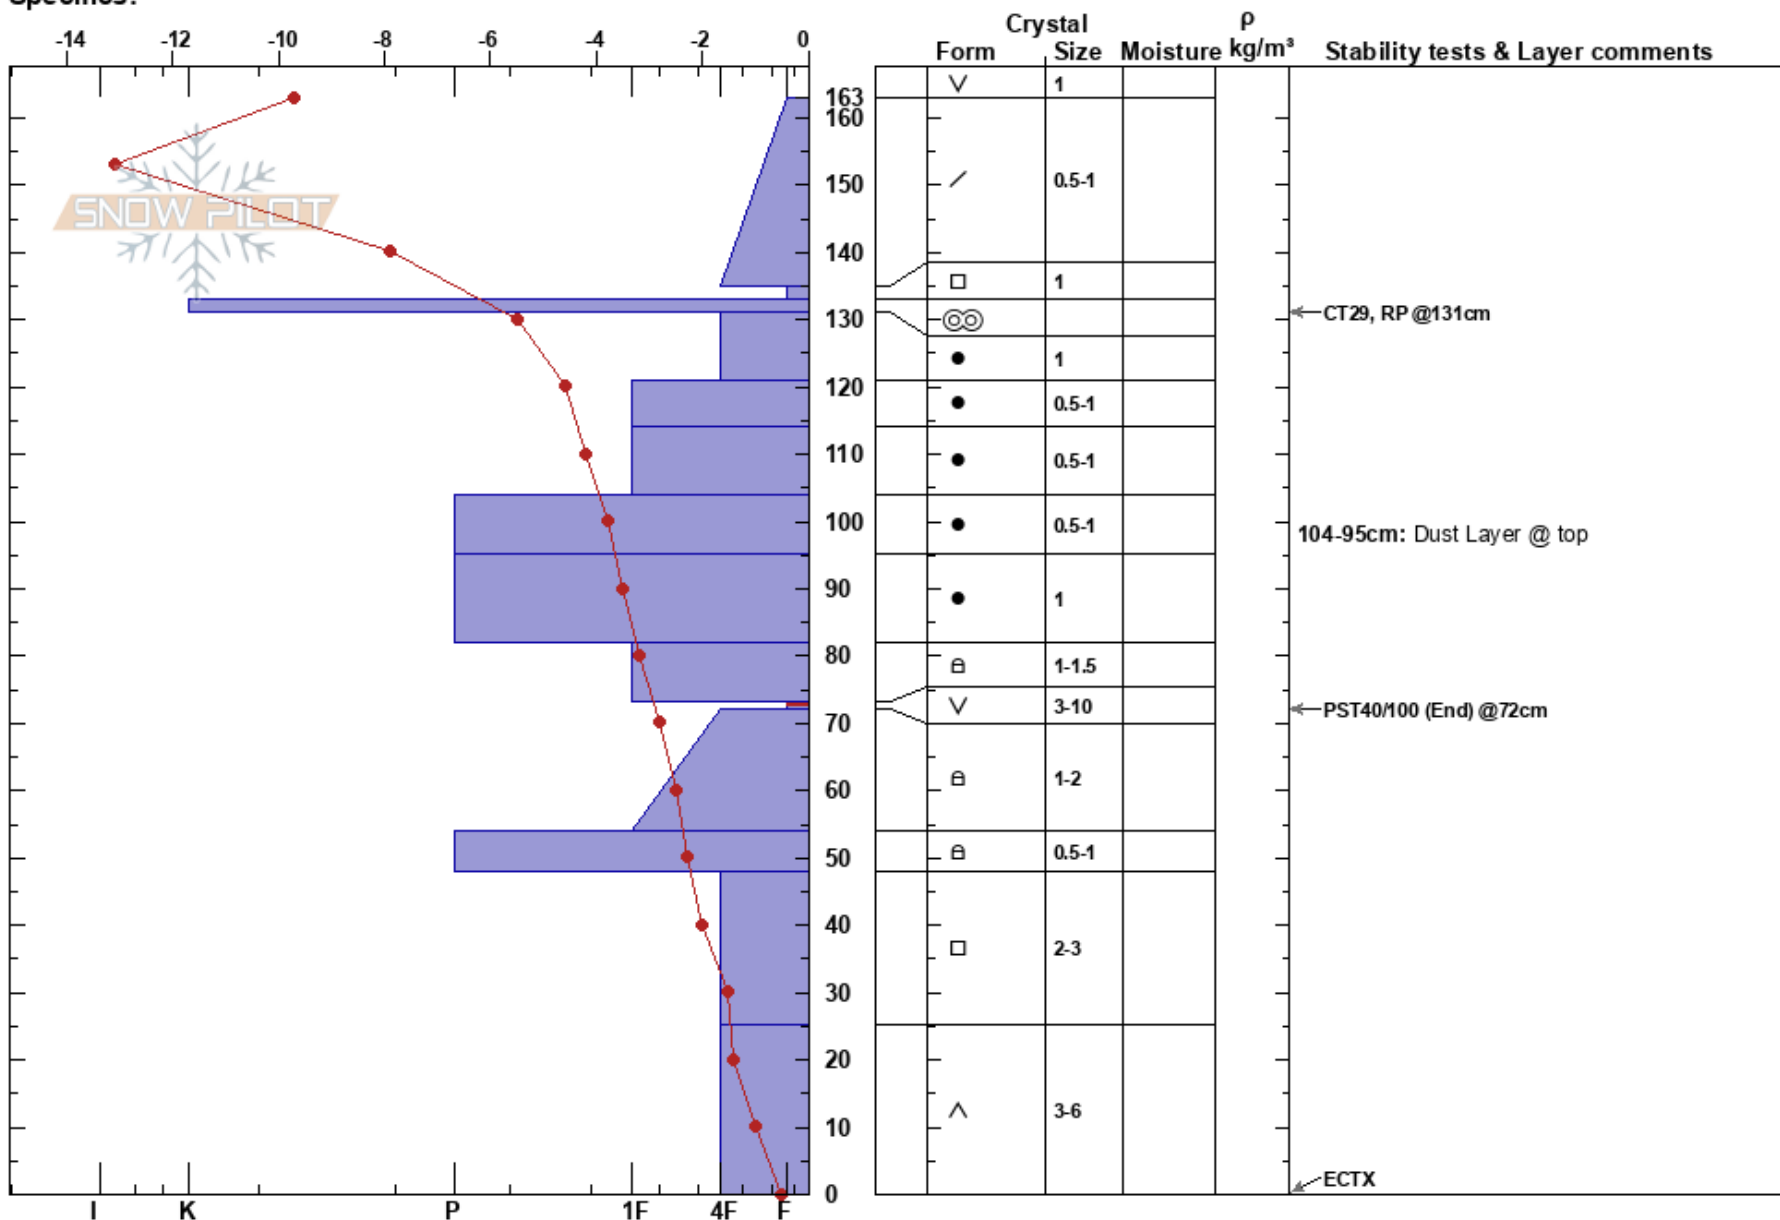

Mt Arkansas BTL
 Sawatch
 CO
 Elevation: 11468 ft
 Aspect: 357°
 Specifics:

Ethan Kirk
 03/28/2024 - 9:00am
 Co-ord: 13S 398102E 4356651N
 Slope Angle: 4°
 Wind Loading: no

Stability: **HS:163**
 Air Temperature: -5.2°C **PF:30**
 Sky Cover: FEW **PS: 15**
 Precipitation: NO
 Wind: Calm
 Layer Notes:
 104-95cm: Dust Layer @ top
 73-72cm: Problematic layer

Notes: Most layers are showing signs of rounding/stiffening. SH layer didn't yield results, most likely due to the stout crust in upper snowpack.