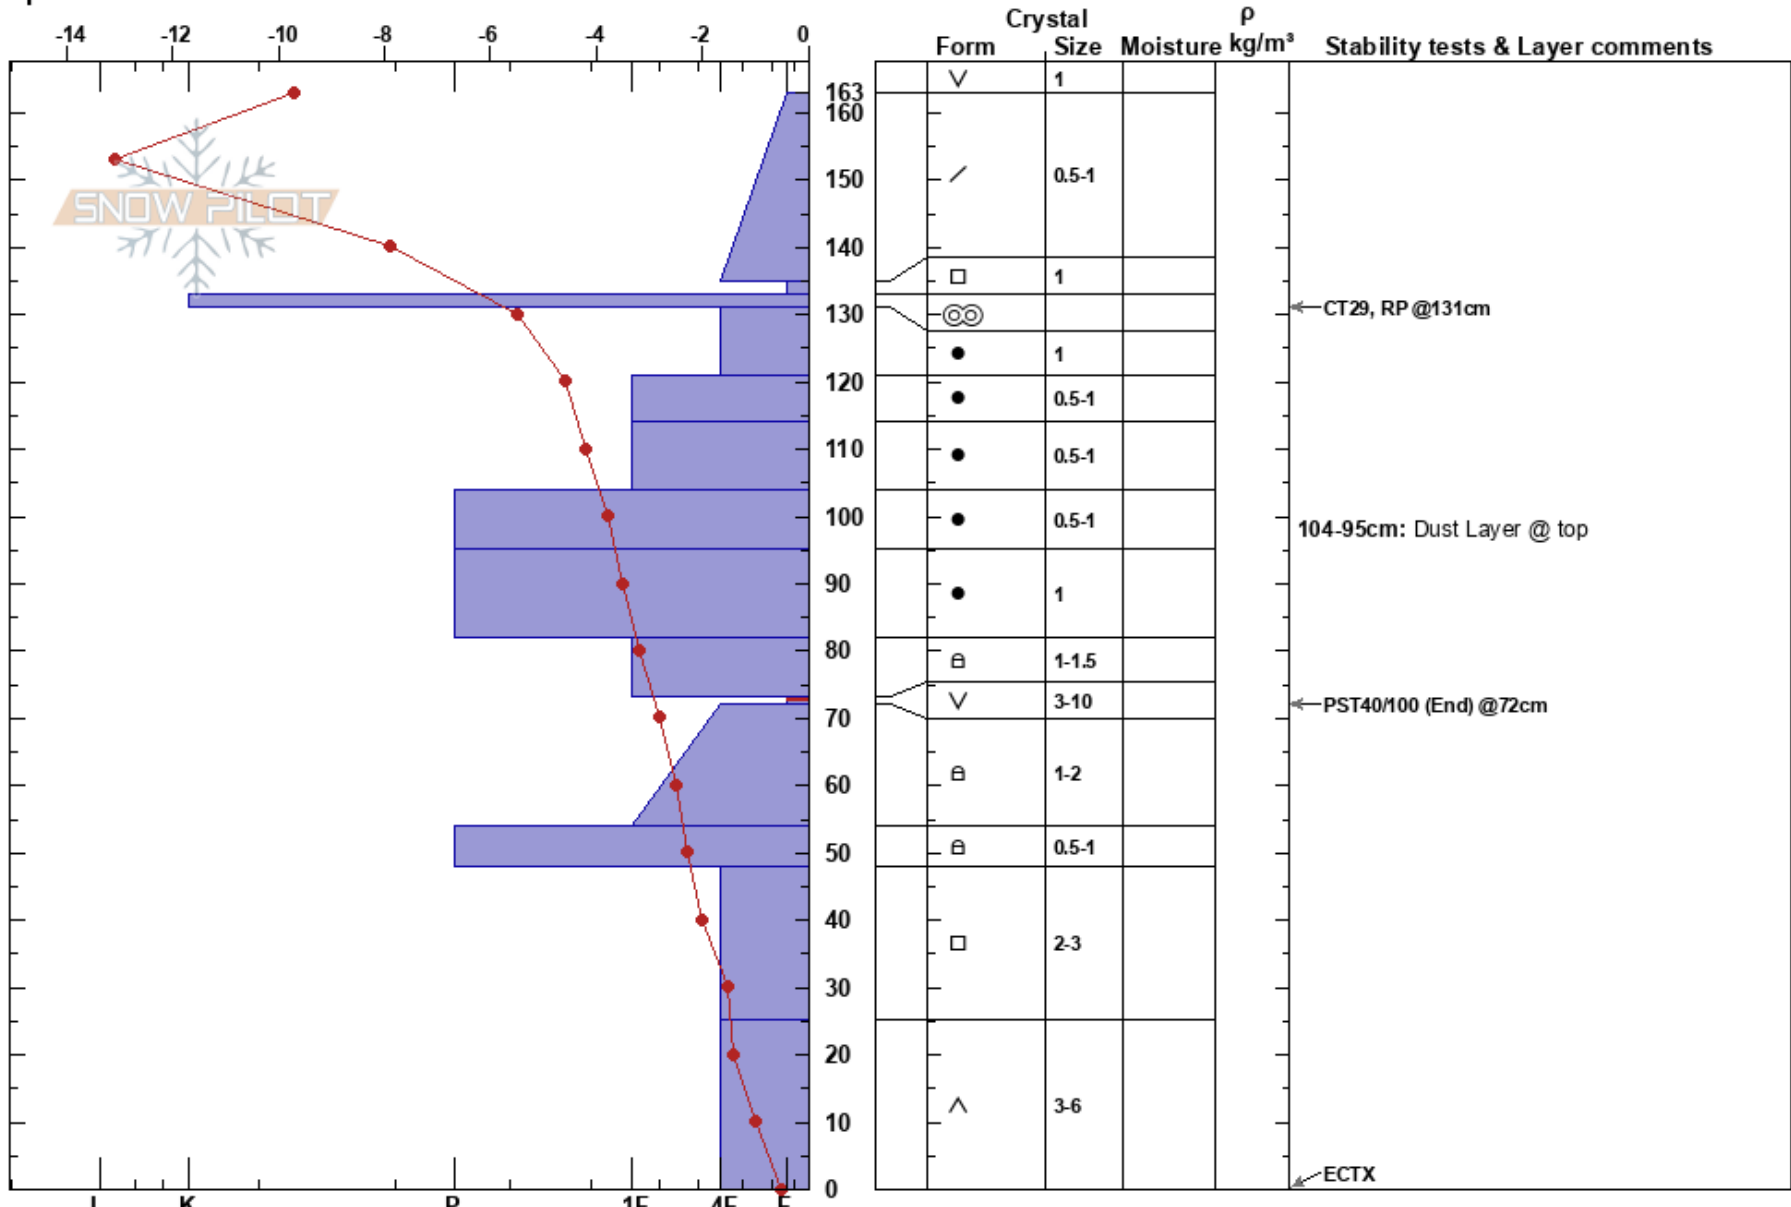

Mt Arkansas BTL
 Sawatch
 CO
 Elevation: 11468 ft
 Aspect: 357°
 Specifics:

Ethan Kirk
 03/28/2024 - 9:00am
 Co-ord: 13S 398102E 4356651N
 Slope Angle: 4°
 Wind Loading: no

Stability: **HS:163**
 Air Temperature: -5.2°C **PF:30**
 Sky Cover: FEW **PS: 15**
 Precipitation: NO
 Wind: Calm
 104-95cm: Dust Layer @ top
 73-72cm: Problematic layer

Notes: Most layers are showing signs of rounding/stiffening. SH layer didn't yield results, most likely due to the stout crust in upper snowpack.