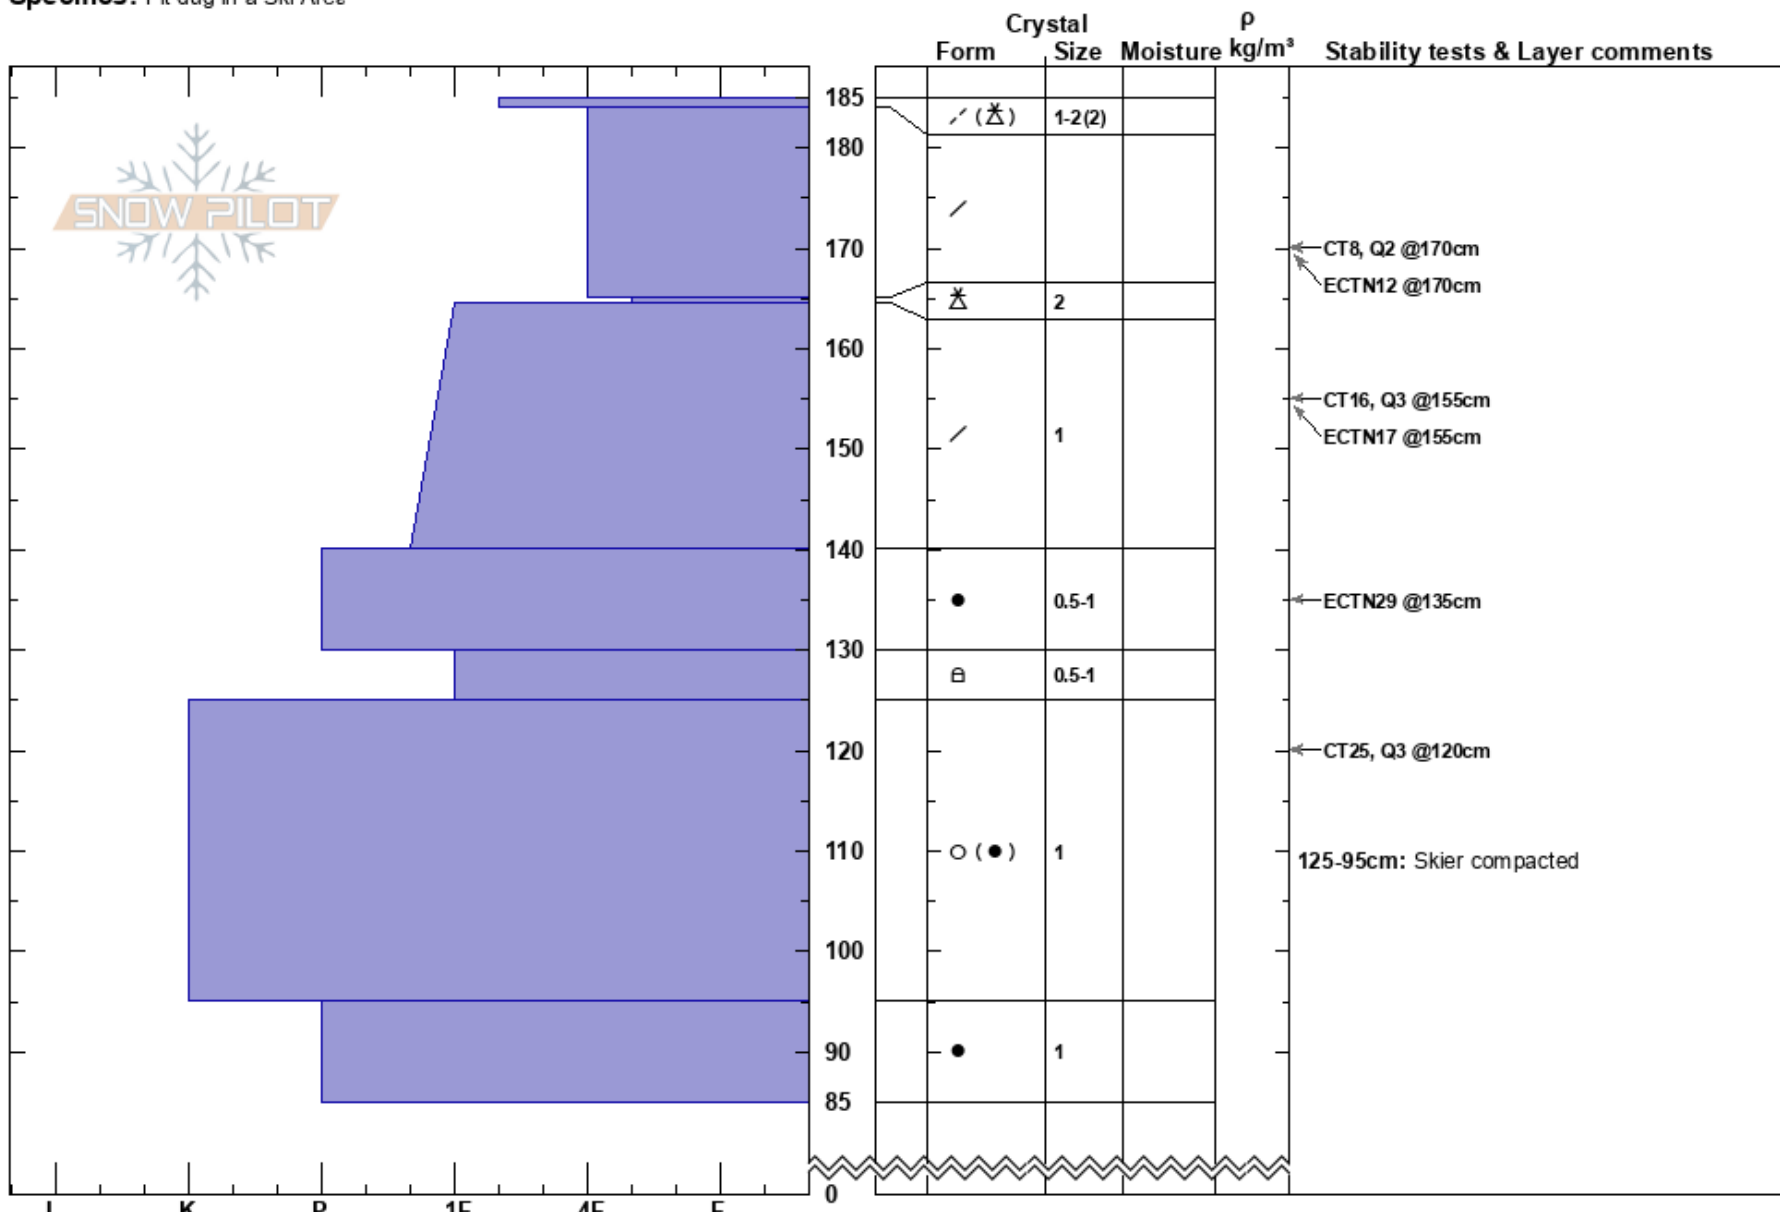

Big Bowl
 Kachina Peaks
 AZ
 Elevation: 11770 ft
 Aspect: NW
 Specifics: Pit dug in a Ski Area

Snowbowl Dispatch
 03/28/2024 - 11:00am
 Co-ord: 35.32759N, -111.68009W
 Slope Angle: 35°
 Wind Loading: yes

Stability:
 Air Temperature:
 Sky Cover: FEW
 Precipitation: NO
 Wind: SW Moderate

HS:185
 Layer Notes:
 165-164.5cm: Problematic layer
 125-95cm: Skier compacted

Notes: