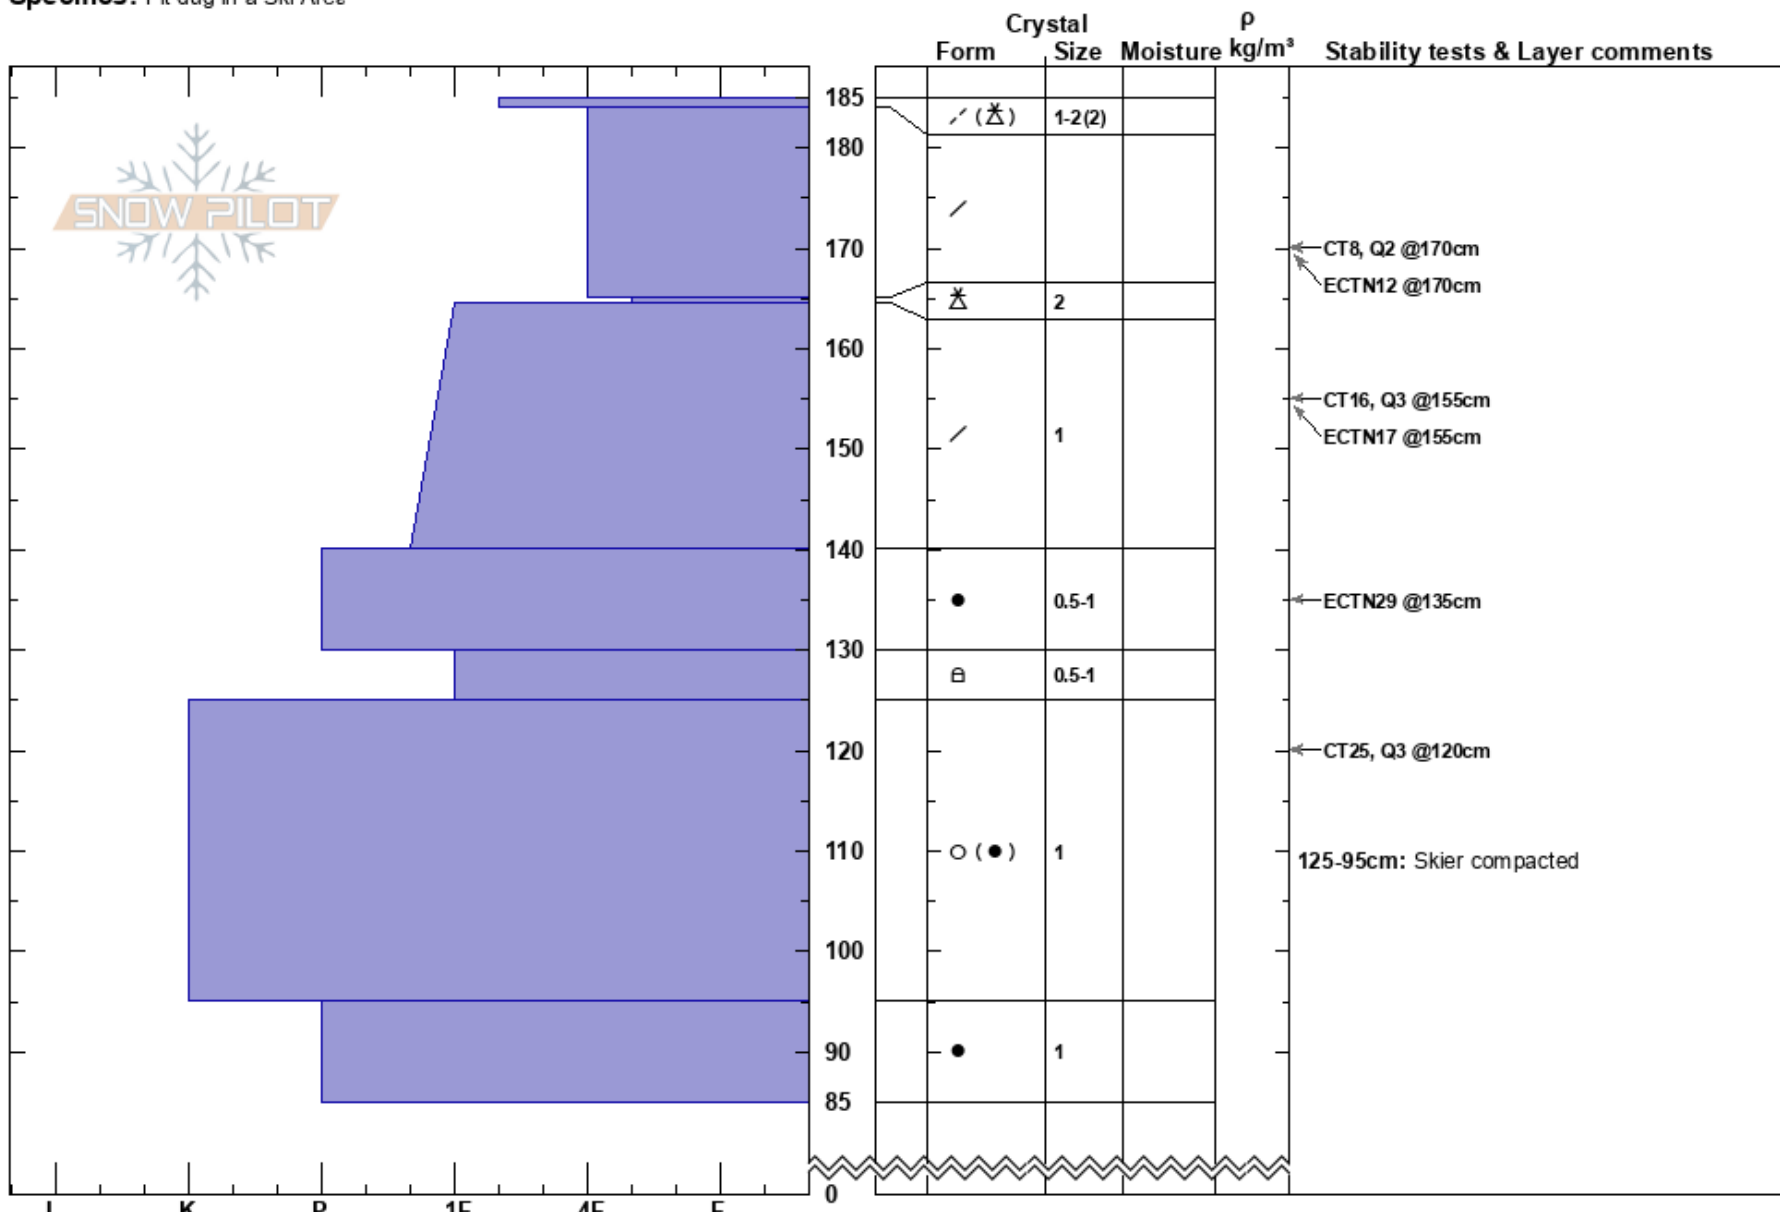

Big Bowl  
 Kachina Peaks  
 AZ  
 Elevation: 11770 ft  
 Aspect: NW  
 Specifics: Pit dug in a Ski Area

Snowbowl Dispatch  
 03/28/2024 - 11:00am  
 Co-ord: 35.32759N, -111.68009W  
 Slope Angle: 35°  
 Wind Loading: yes

Stability:  
 Air Temperature:  
 Sky Cover: FEW  
 Precipitation: NO  
 Wind: SW Moderate

HS:185  
 Layer Notes:  
 165-164.5cm: Problematic layer  
 125-95cm: Skier compacted

Notes: