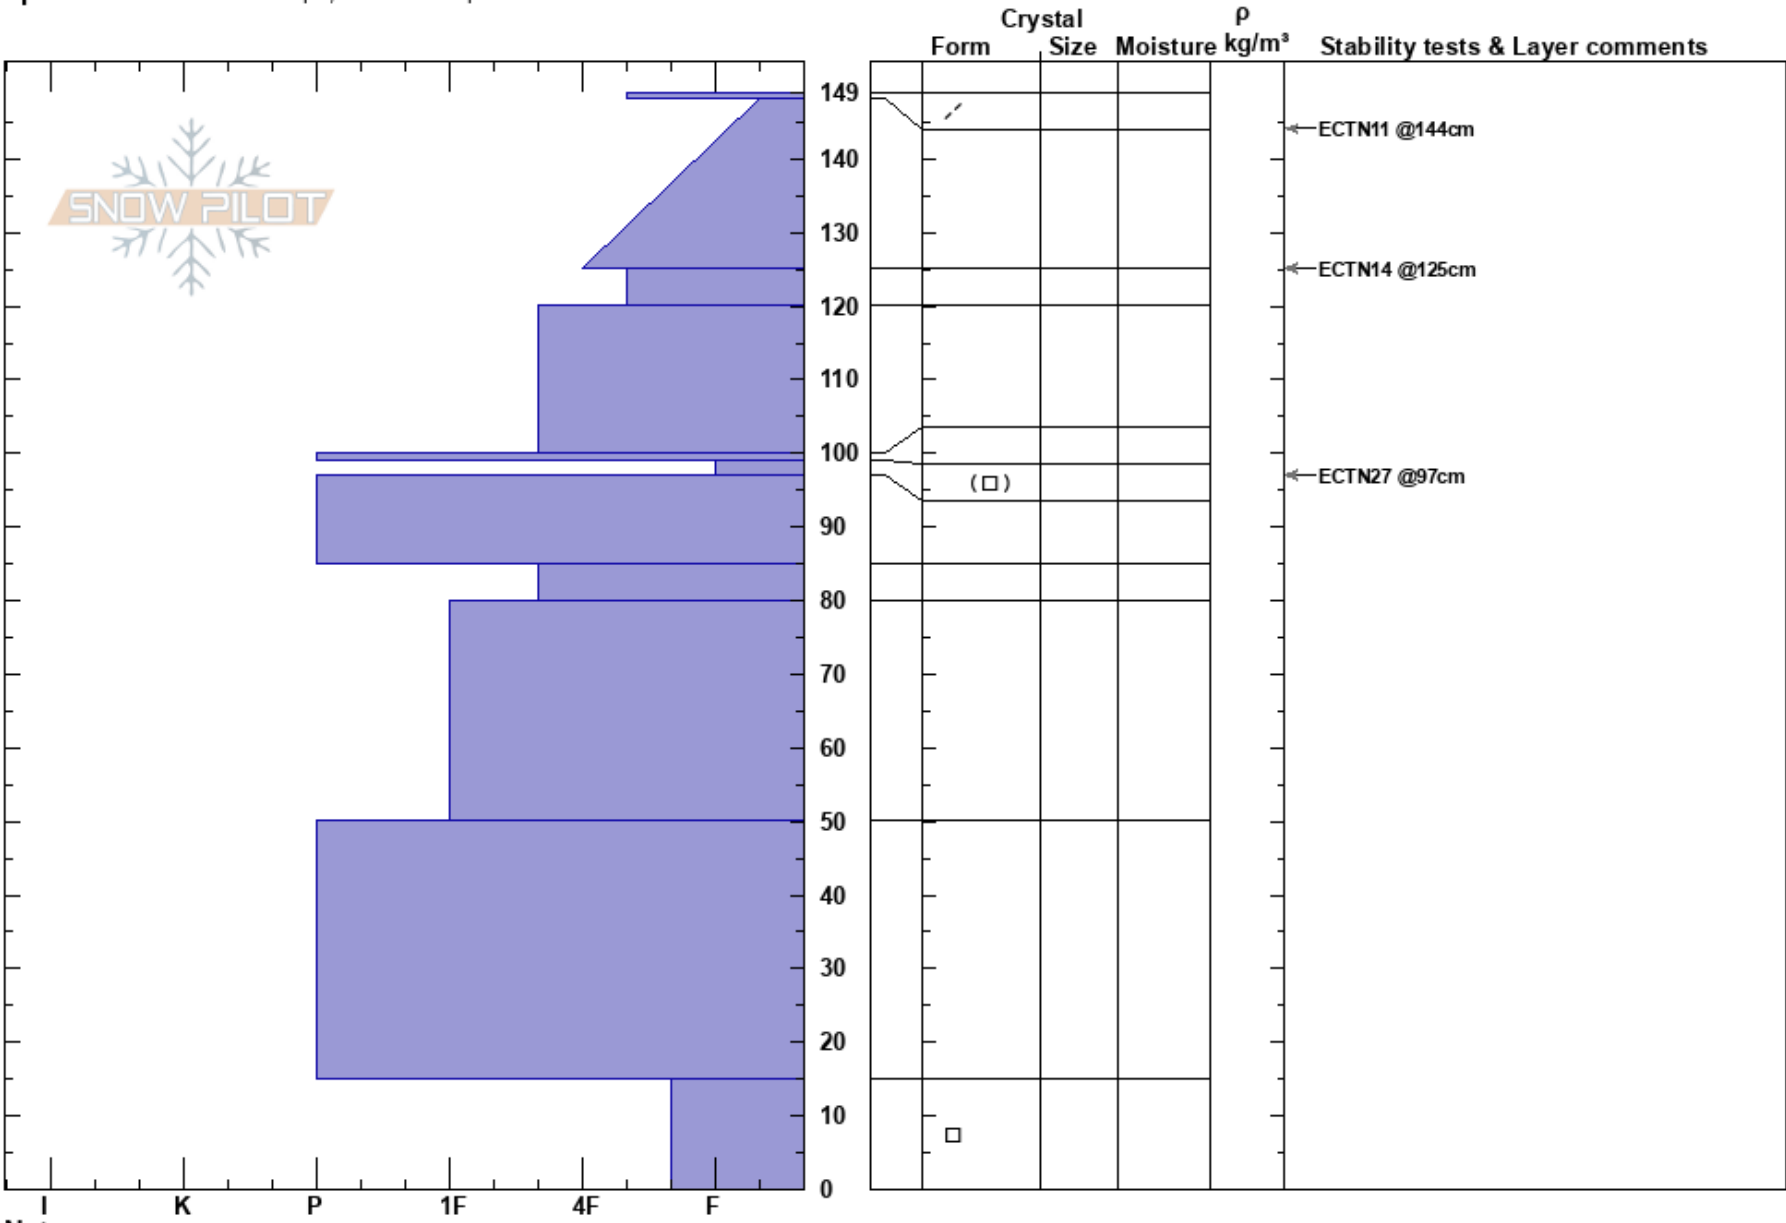

Cirque NE aspect
 Kachina Peaks
 AZ
Elevation: 11775 ft
Aspect: 40°
Specifics: Ski tracks on slope; We skied slope

Troy Marino
 03/28/2024 - 12:30pm
Co-ord: 35.33531N, -111.68155W
Slope Angle: 25°
Wind Loading:

Stability: Good
Air Temperature:
Sky Cover: FEW
Precipitation: NO
Wind: N Light Breeze

HS:149
PF:25
Layer Notes:

Notes: