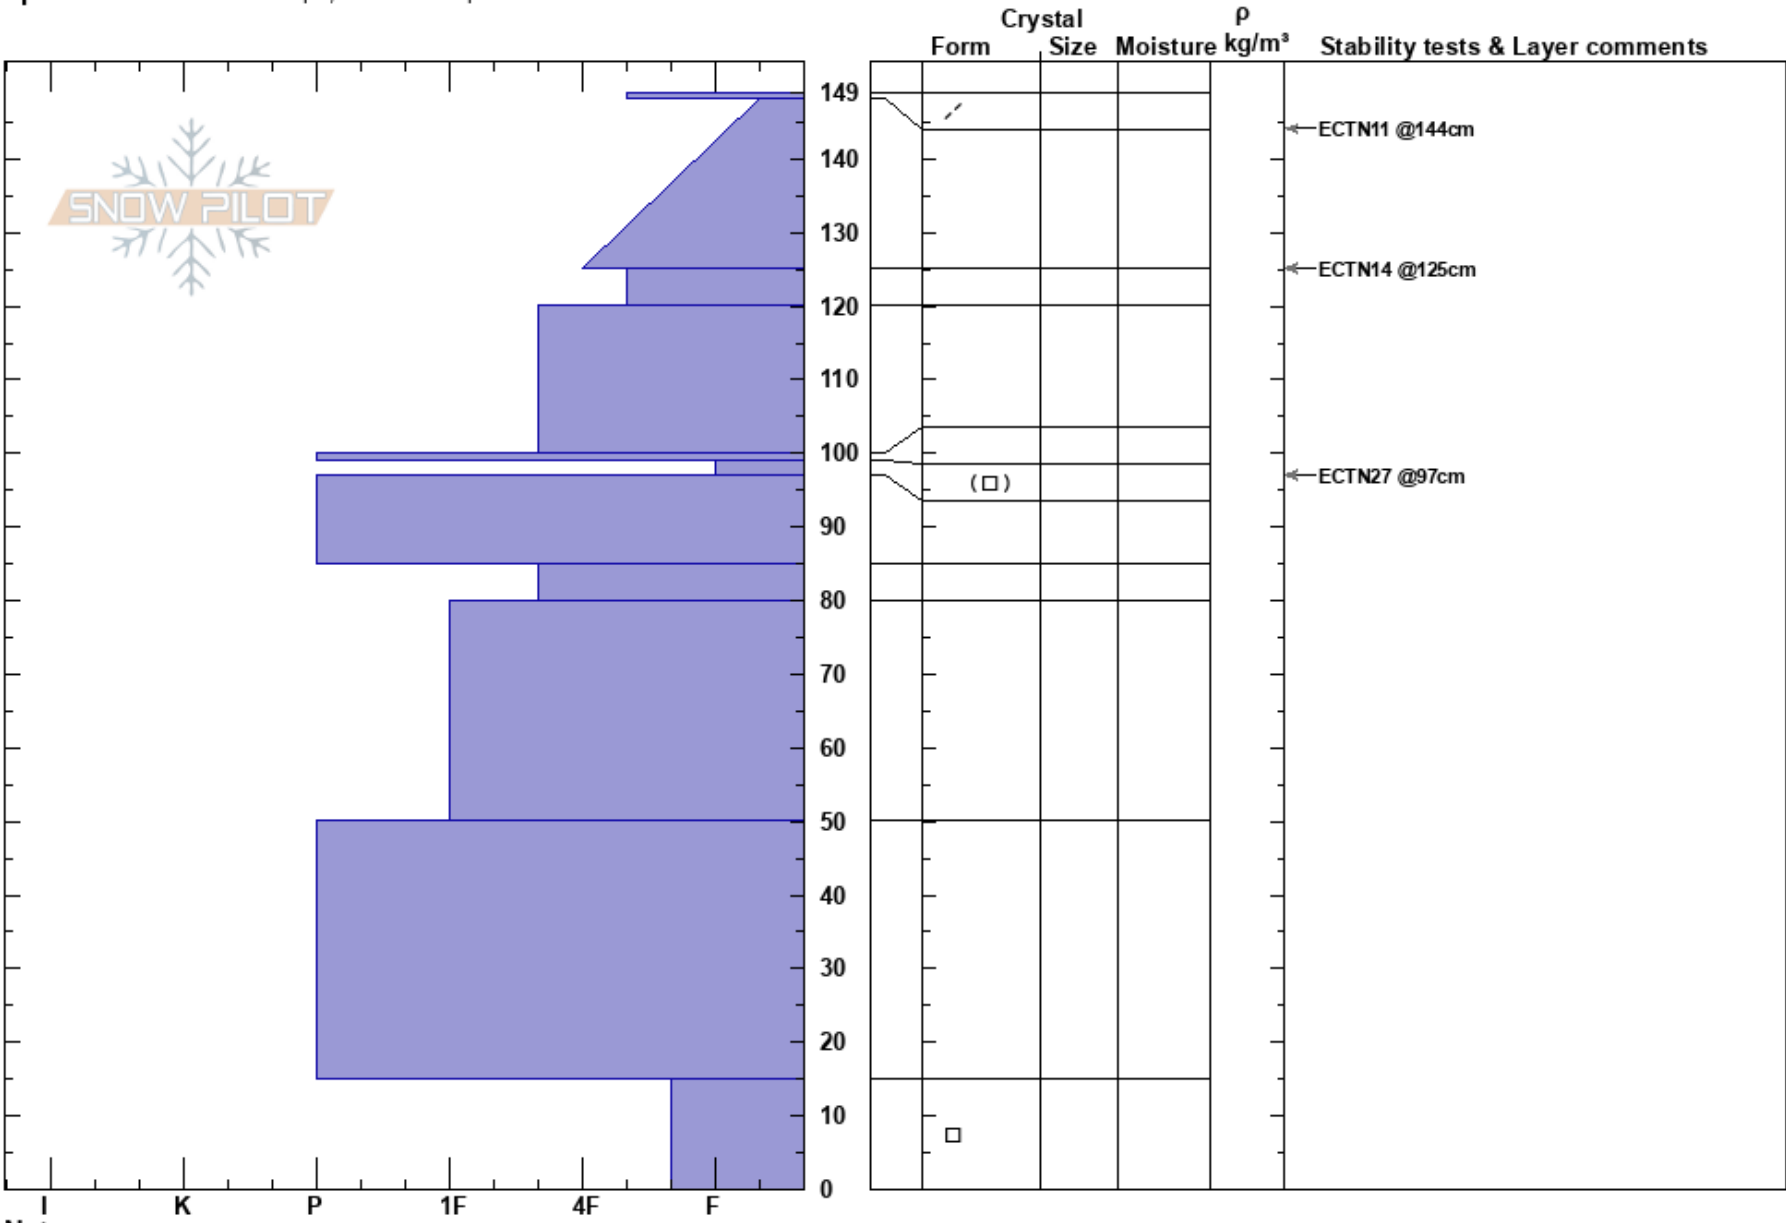

Cirque NE aspect
 Kachina Peaks
 AZ
 Elevation: 11775 ft
 Aspect: 40°
 Specifics: Ski tracks on slope; We skied slope

Troy Marino
 03/28/2024 - 12:30pm
 Co-ord: 35.33531N, -111.68155W
 Slope Angle: 25°
 Wind Loading:

Stability: Good
 Air Temperature:
 Sky Cover: FEW
 Precipitation: NO
 Wind: N Light Breeze

HS:149
 PF:25
 Layer Notes:

Notes: