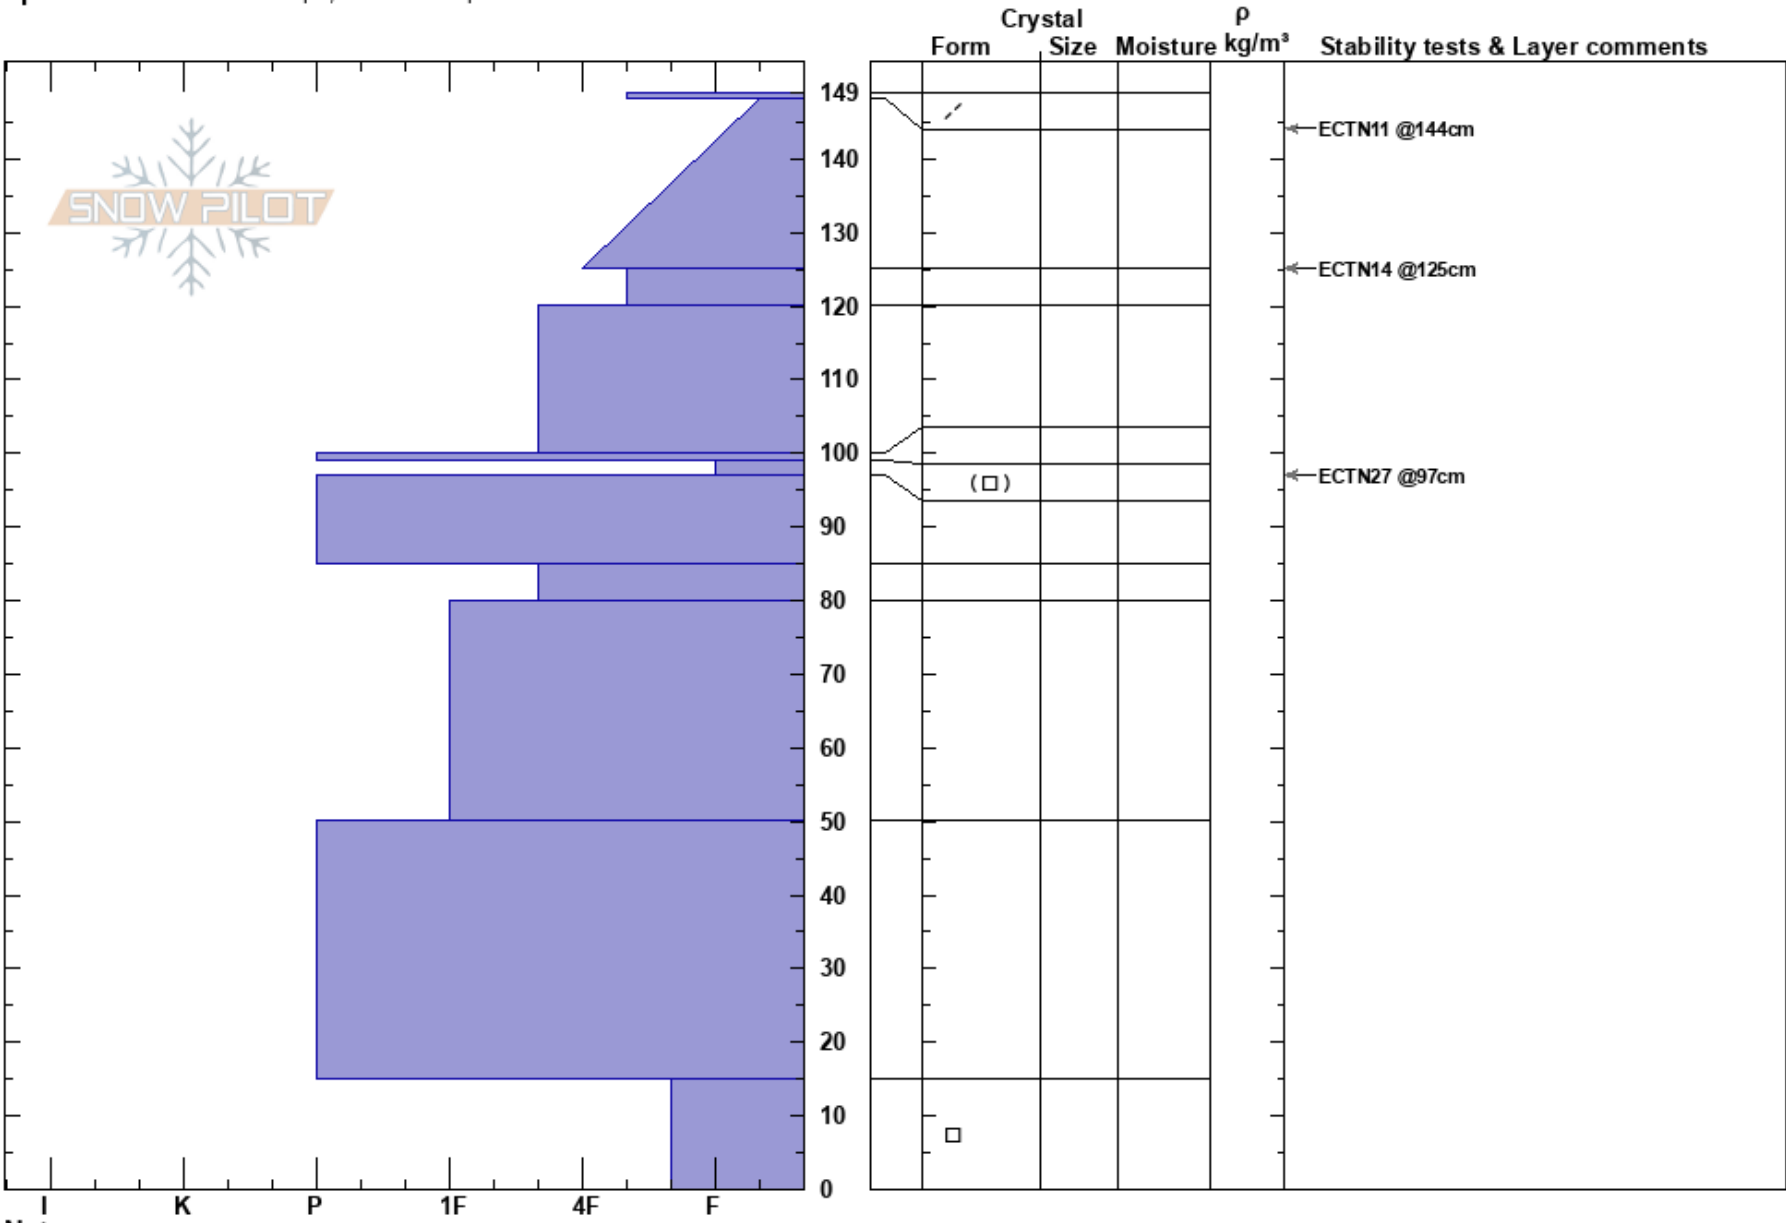

Cirque NE aspect  
 Kachina Peaks  
 AZ  
 Elevation: 11775 ft  
 Aspect: 40°  
 Specifics: Ski tracks on slope; We skied slope

Troy Marino  
 03/28/2024 - 12:30pm  
 Co-ord: 35.33531N, -111.68155W  
 Slope Angle: 25°  
 Wind Loading:

Stability: Good  
 Air Temperature:  
 Sky Cover: FEW  
 Precipitation: NO  
 Wind: N Light Breeze

HS:149  
 PF:25  
 Layer Notes:

Notes: