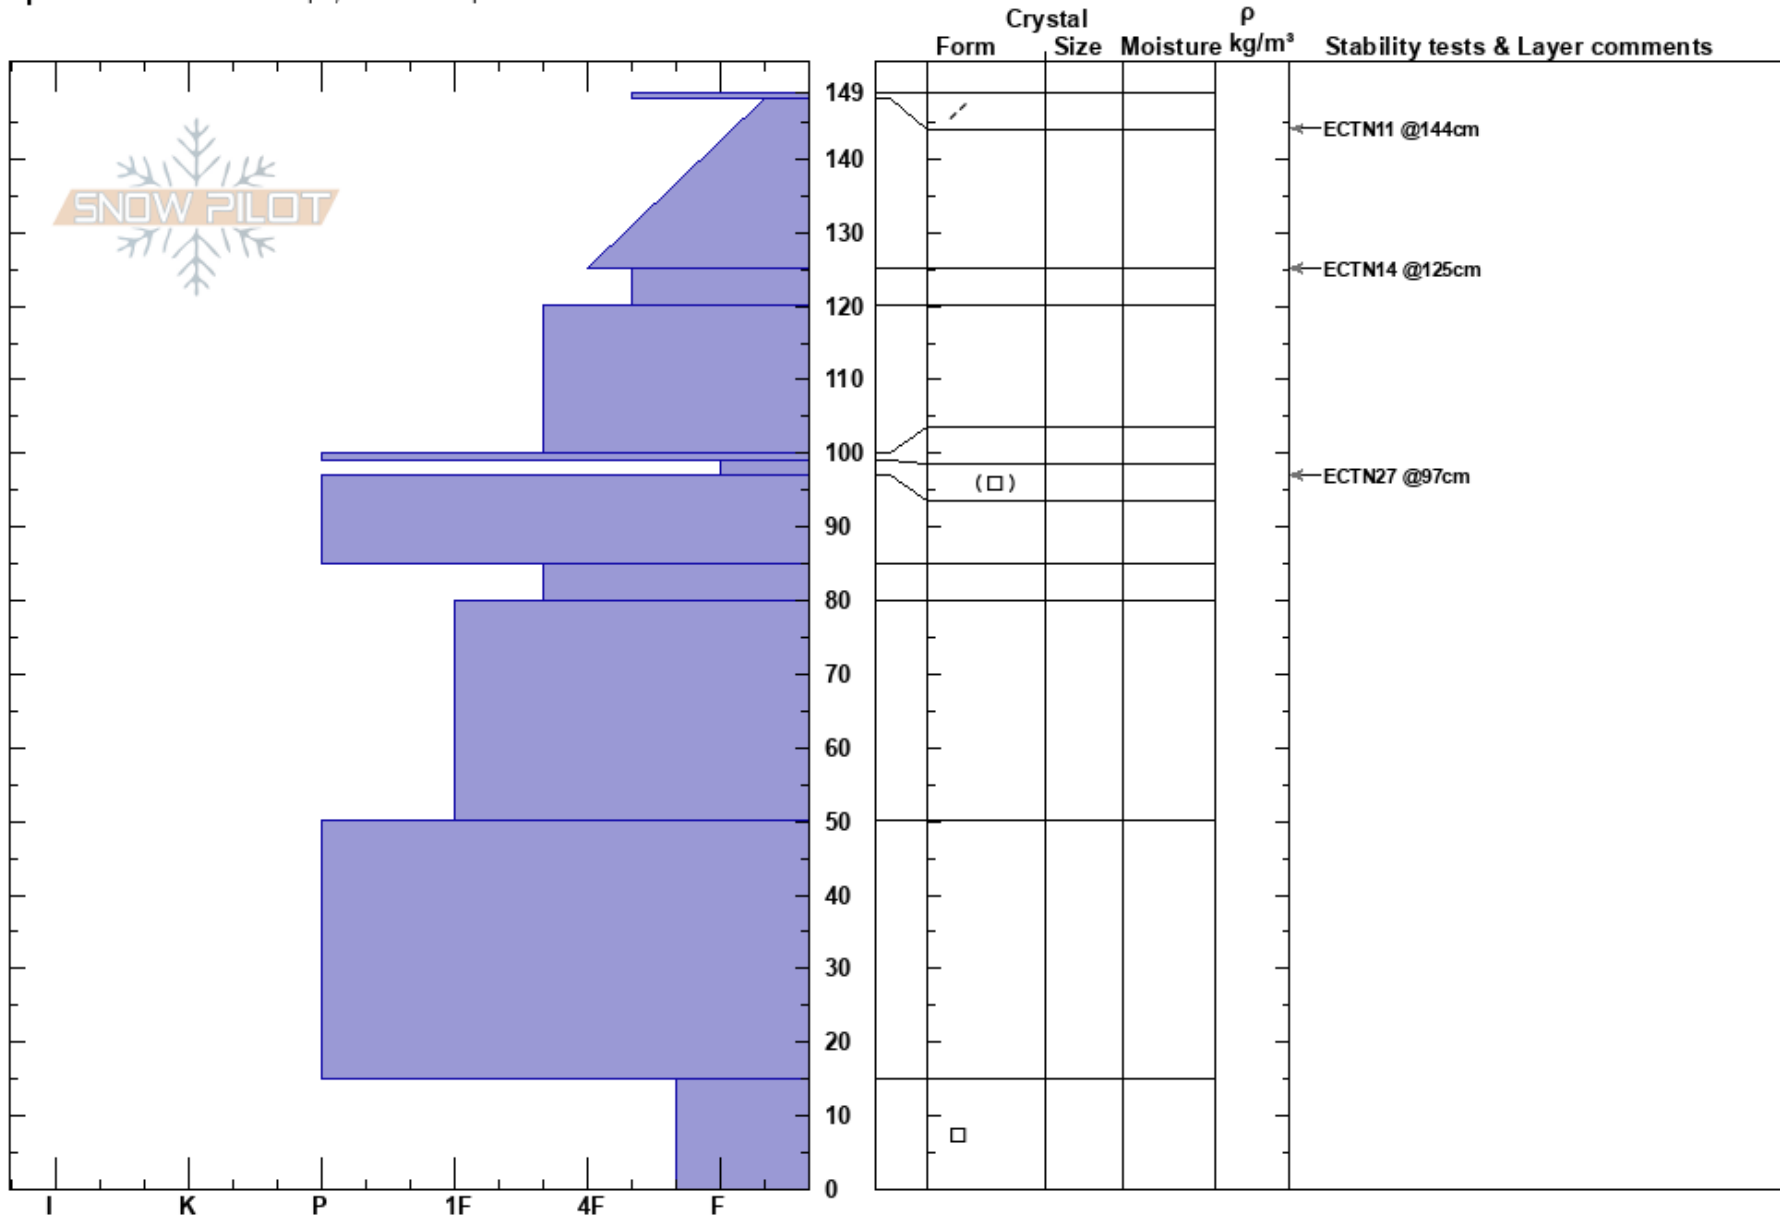

Cirque NE aspect
 Kachina Peaks
 AZ
 Elevation: 11775 ft
 Aspect: 40°

Troy Marino
 03/28/2024 - 12:30pm
 Co-ord: 35.33531N, -111.68155W
 Slope Angle: 25°
 Wind Loading:

Stability: Good
 Air Temperature:
 Sky Cover: FEW
 Precipitation: NO
 Wind: N Light Breeze

HS:149

Layer Notes:

Specifics: Ski tracks on slope; We skied slope

Notes: