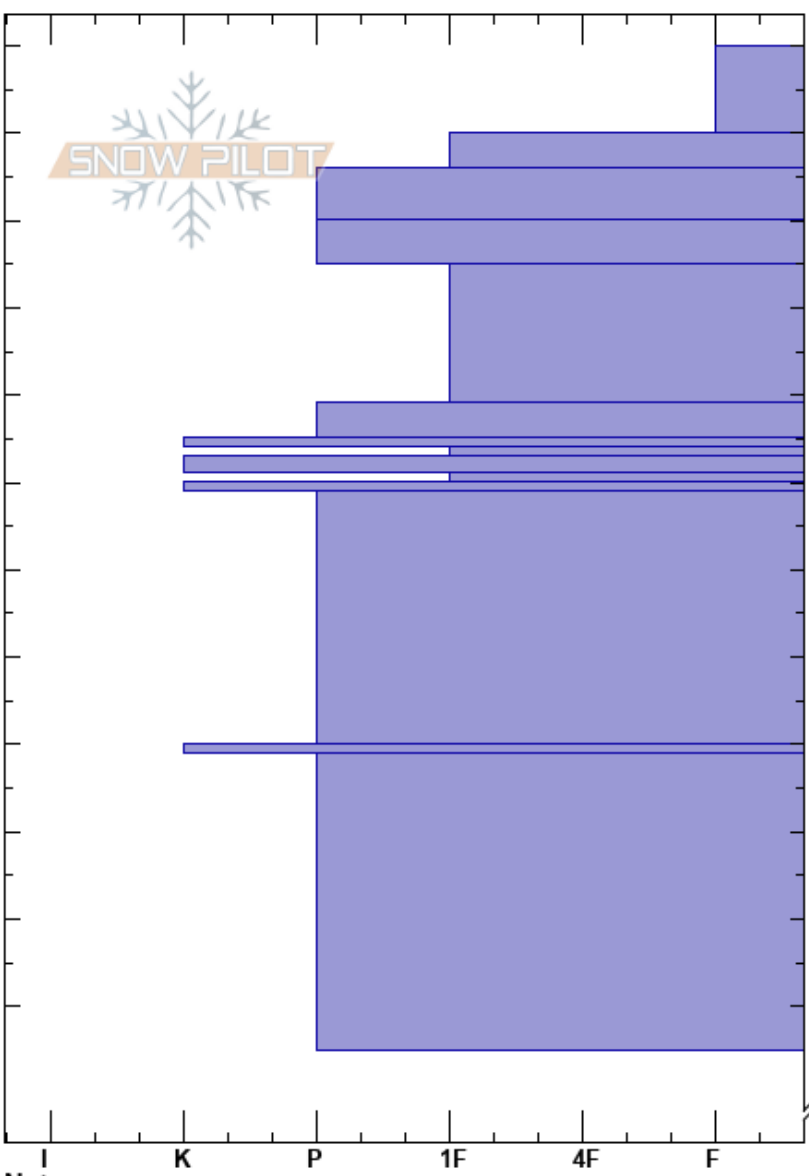

Tiehacker, 3.27.24  
 Kenai Mountains  
 AK  
 Elevation: 2240 ft  
 Aspect: S  
 Specifics: Recent avalanche activity on similar slopes

Mik Dalpes  
 03/27/2024 - 3:00pm  
 Co-ord: 60.18977N, -149.31824W  
 Slope Angle: 20°  
 Wind Loading:

Stability:  
 Air Temperature:  
 Sky Cover: BKN  
 Precipitation: NO  
 Wind: Calm

HS:180  
 PF:25 139-135cm:Problematic layer

Depth (cm)	Crystal		Moisture	$\rho$ kg/m <sup>3</sup>	Stability tests & Layer comments
	Form	Size			
180	ϕ				
170	ϕ				
160	ϕ	1			
150	ϕ	0.3			
140	⊙				CT28, BRK @139cm
130	⊙				ECTP30 @139cm
120	ϕ				
110	ϕ	0.3			
100	⊙				
80	ϕ	0.5			
65					