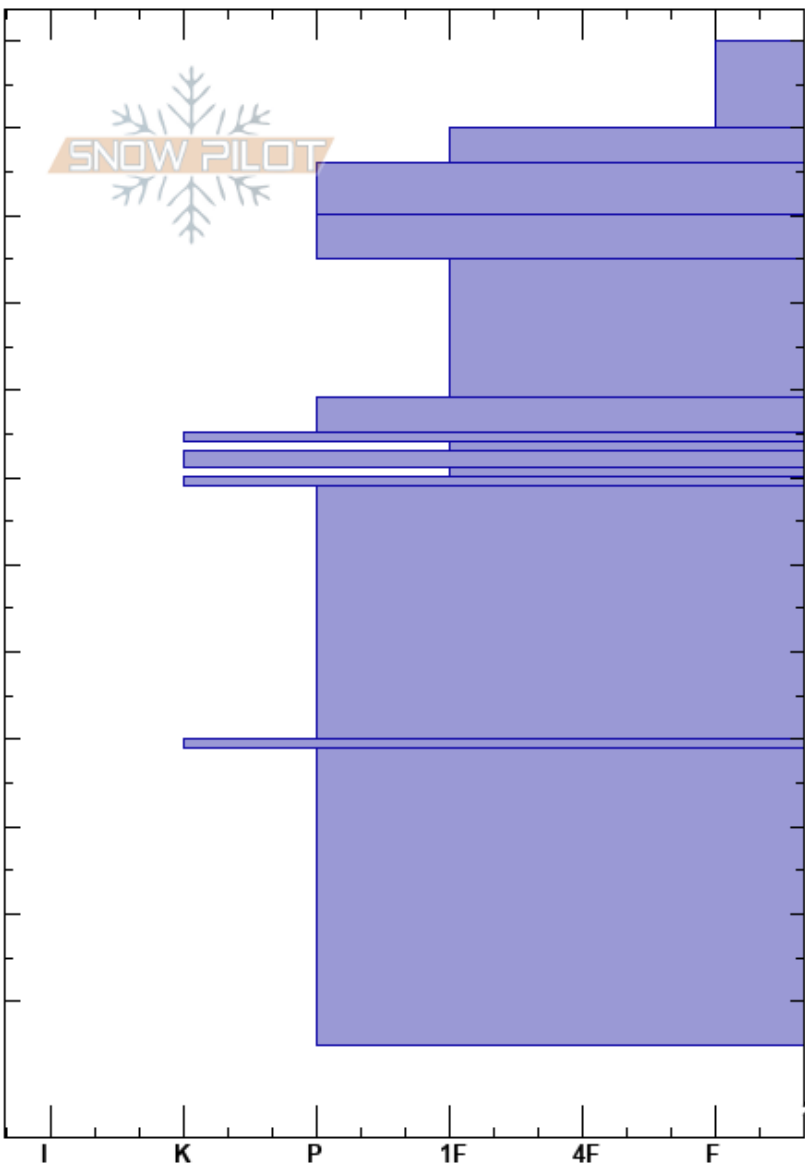

Tiehacker, 3.27.24
 Kenai Mountains
 AK
 Elevation: 2240 ft
 Aspect: S
 Specifics: Recent avalanche activity on similar slopes

Mik Dalpes
 03/27/2024 - 3:00pm
 Co-ord: 60.18977N, -149.31824W
 Slope Angle: 20°
 Wind Loading:

Stability:
 Air Temperature:
 Sky Cover: BKN
 Precipitation: NO
 Wind: Calm

HS:180
 PF:25 139-135cm:Problematic layer

Depth (cm)	Crystal		Moisture	ρ kg/m ³	Stability tests & Layer comments
	Form	Size			
180	⊘				
170	⊘				
160	⊘	1			
150	⊘	0.3			
140	⊘				
130	⊘				
120	⊘				
110	⊘	0.3			
100	⊘				
80	⊘	0.5			
65					

← CT28, BRK @139cm
 ← ECTP30 @139cm

Notes: