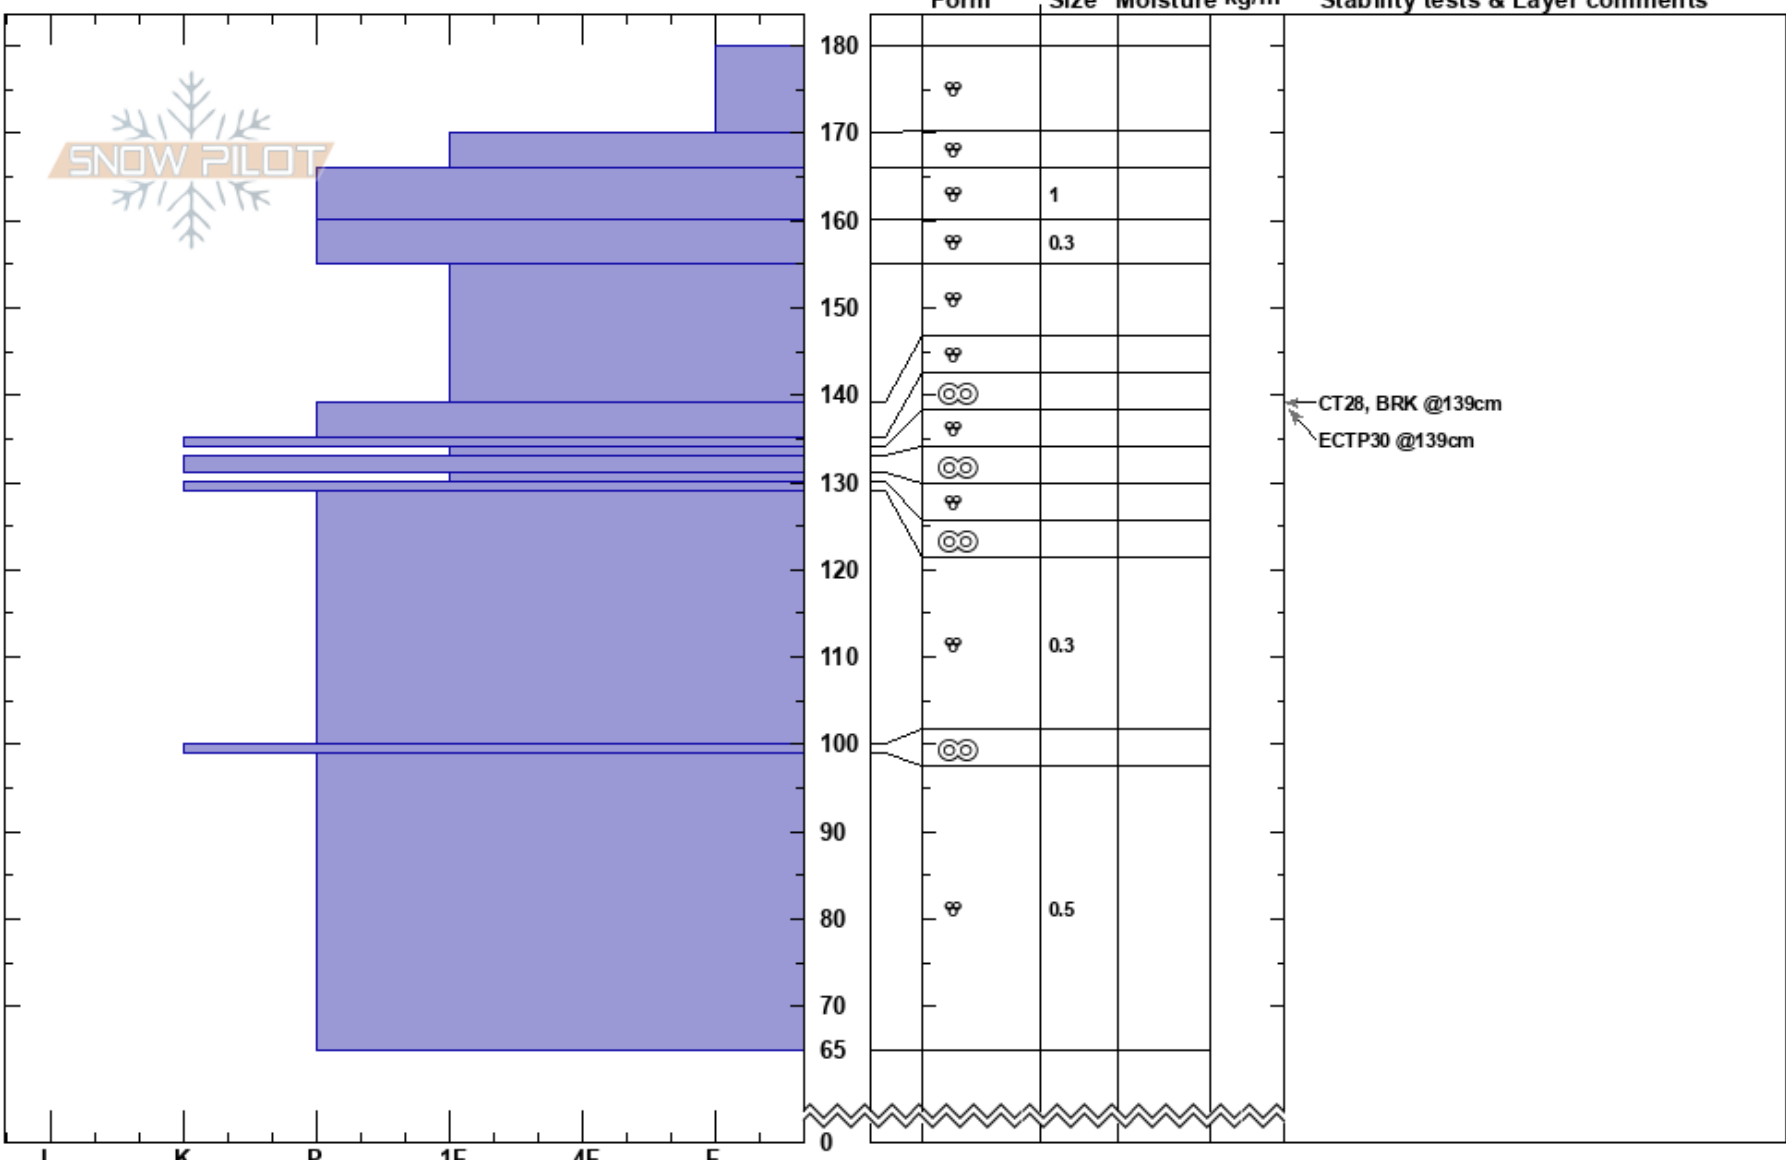

Tiehacker, 3.27.24
 Kenai Mountains
 AK
 Elevation: 2240 ft
 Aspect: S
 Specifics: Recent avalanche activity on similar slopes

Mik Dalpes
 03/27/2024 - 3:00pm
 Co-ord: 60.18977N, -149.31824W
 Slope Angle: 20°
 Wind Loading:

Stability:
 Air Temperature:
 Sky Cover: BKN
 Precipitation: NO
 Wind: Calm

HS:180
 PF:25 139-135cm:Problematic layer

Notes: