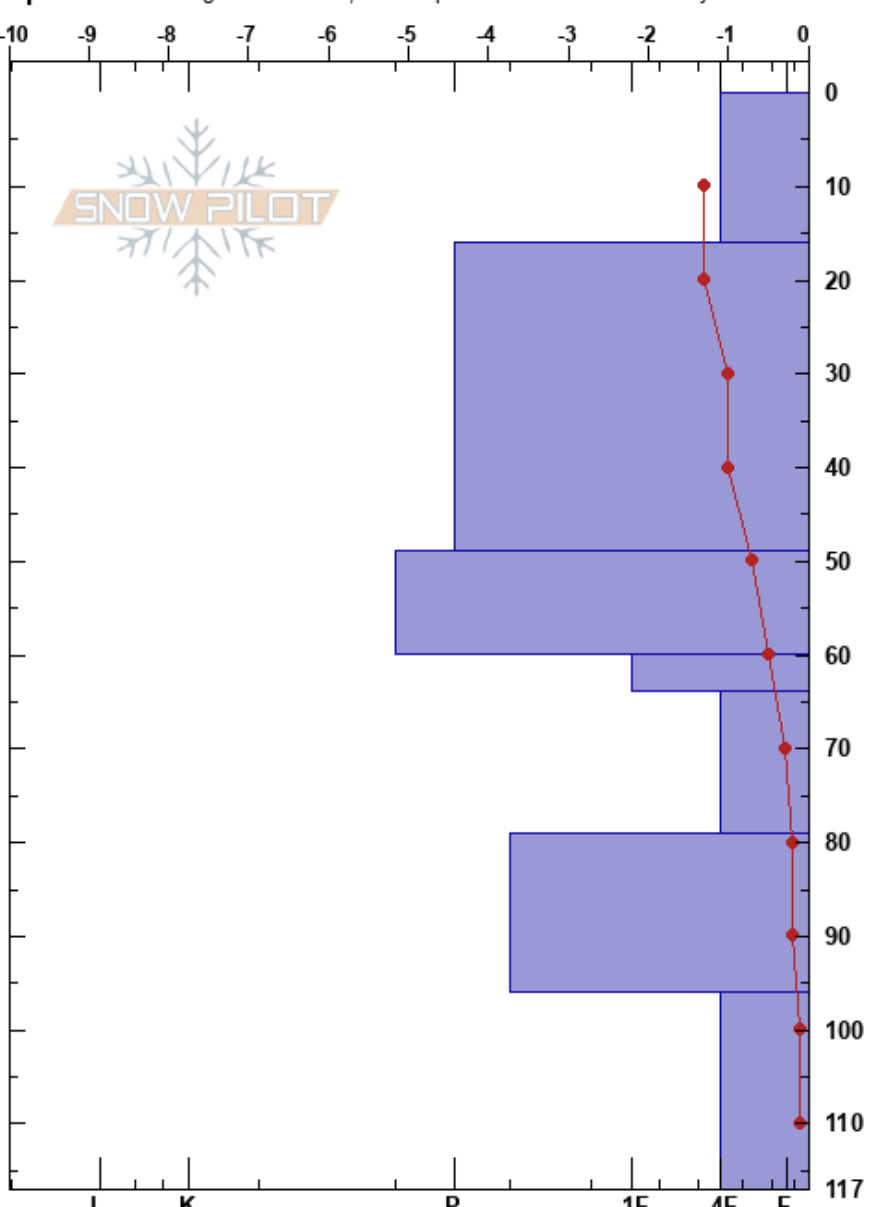

Ghostrider  
 South Rockies  
 AB  
**Elevation:**  
**Aspect:** E  
**Specifics:** Pit dug in a Ski Area; Pit is representative of backcountry

Ambrose Ledbrook  
 27/03/2024 - 12:00  
**Co-ord:** 49.30574N, -114.41216W  
**Slope Angle:** 23°  
**Wind Loading:**

**Stability:** **HS:**117 **Layer Notes:**  
**Air Temperature:** **PF:**10  
**Sky Cover:** OVC  
**Precipitation:** NO  
**Wind:**

Form	Crystal Size	Moisture	$\rho$ kg/m <sup>3</sup>	Stability tests & Layer comments
+				
/	1-2			
⊙⊙				
•	0.5-1			
⊙⊙				
□	1-2	M		
⊙⊙				
□		M		