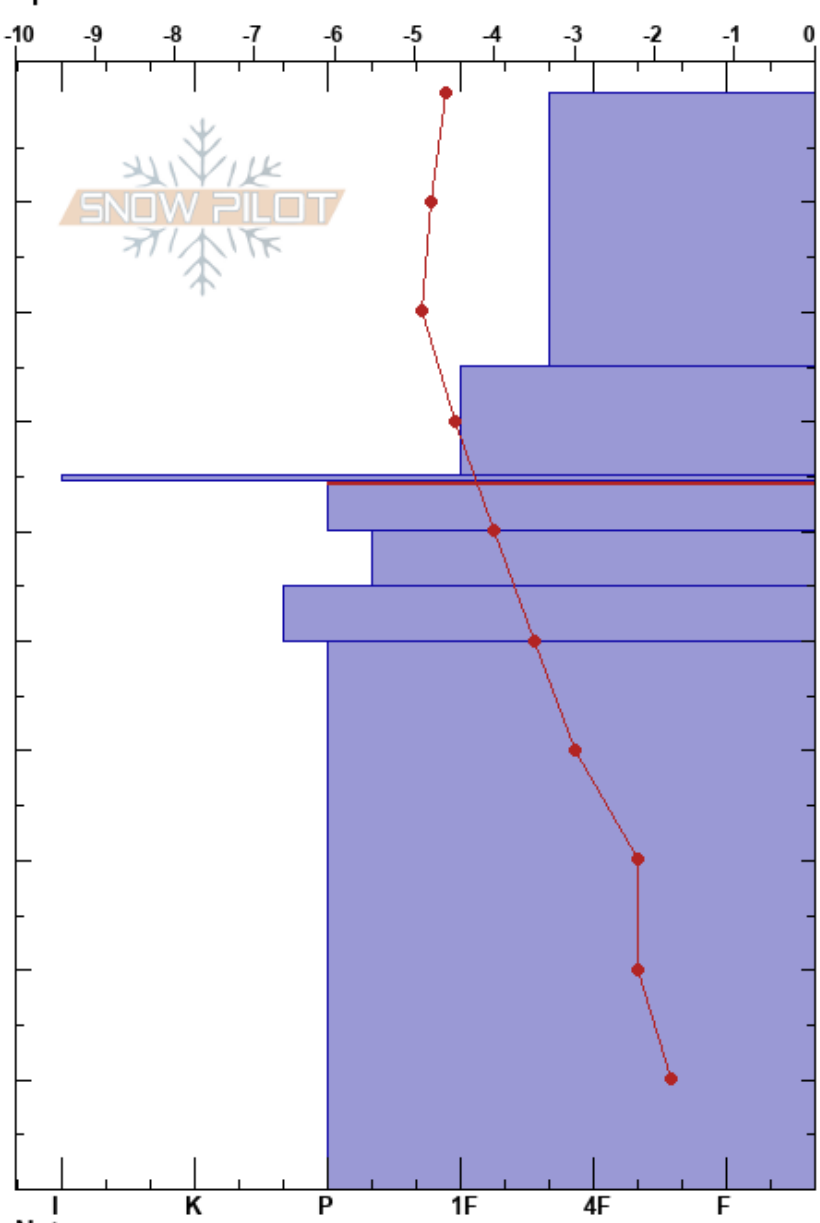

Leiningssúlur
 Tröllaskagi
 Iceland
 Elevation: 500 m
 Aspect: NW
 Specifics:

Gestur Hansson
 28/03/2024 - 10:30
 Co-ord: 66.11793N, -18.97755W
 Slope Angle: 28°
 Wind Loading:

Stability:
 Air Temperature: -4.7°C PF:30 35.5-40cm: Problematic layer
 Sky Cover: OVC
 Precipitation: S-1
 Wind: NE Moderate

Crystal Form	Crystal Size	Moisture	ρ kg/m ³	Stability tests & Layer comments
/ (X)				
/				← CT11, SC @25cm
■				
⊙ (B)				← CT19, SC @40cm
●				← CT19, SP @45cm
⊕				
⊕				

Notes: