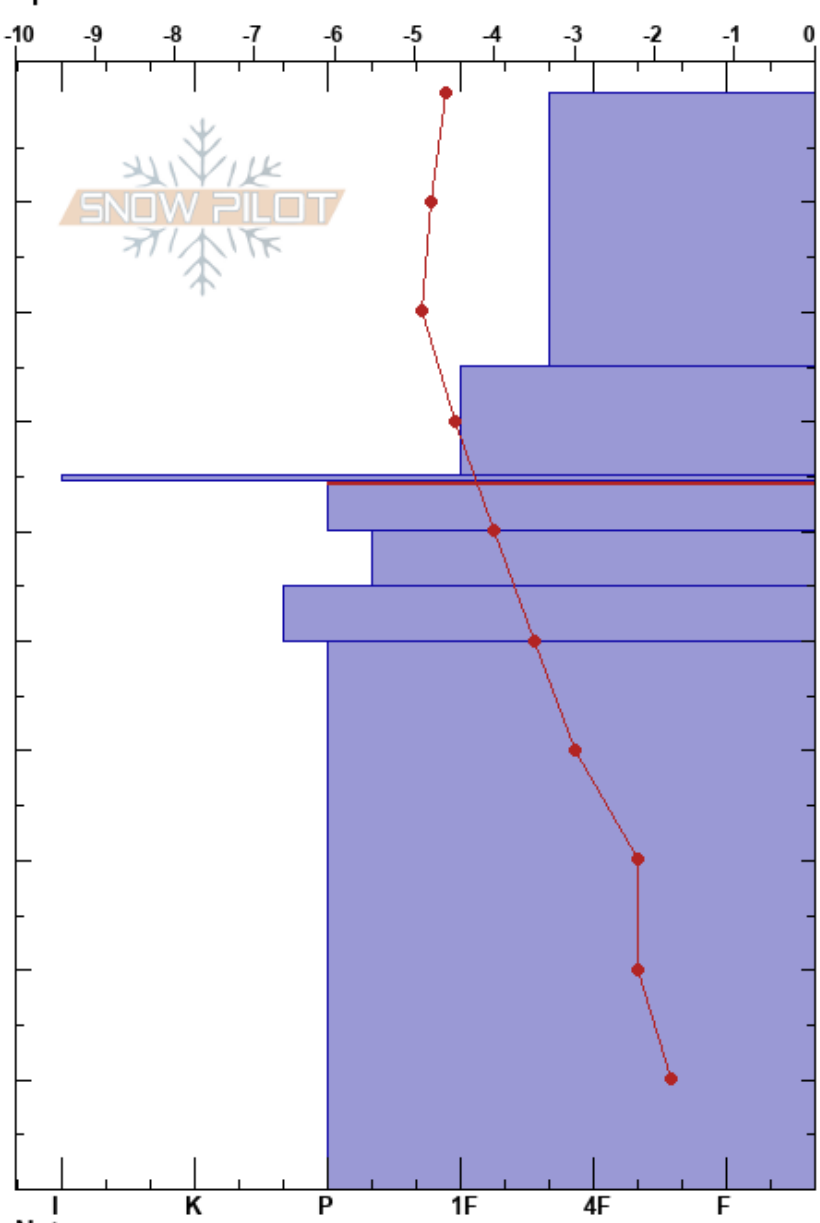

Leiningssúlur  
 Tröllaskagi  
 Iceland  
 Elevation: 500 m  
 Aspect: NW  
 Specifics:

Gestur Hansson  
 28/03/2024 - 10:30  
 Co-ord: 66.11793N, -18.97755W  
 Slope Angle: 28°  
 Wind Loading:

Stability:  
 Air Temperature: -4.7°C PF:30 35.5-40cm: Problematic layer  
 Sky Cover: OVC  
 Precipitation: S-1  
 Wind: NE Moderate

Crystal Form	Crystal Size	Moisture	$\rho$ kg/m <sup>3</sup>	Stability tests & Layer comments
/ (X)				
/				← CT11, SC @25cm
■				
⊙ (B)				← CT19, SC @40cm
●				← CT19, SP @45cm
⊕				
⊕				

Notes: